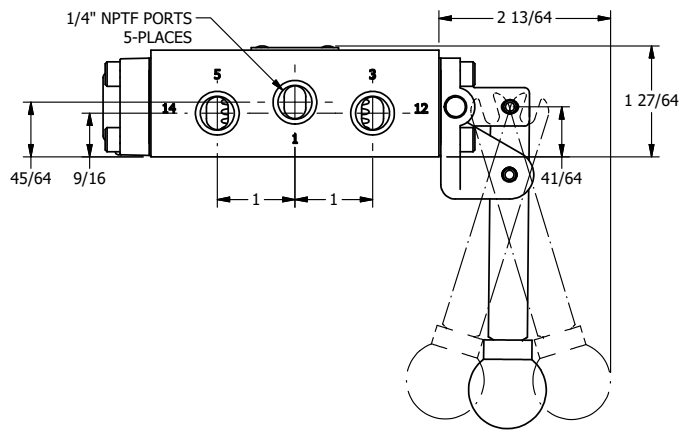

**AAA**  
PRODUCTS  
INTERNATIONAL

**AAA PRODUCTS  
INTERNATIONAL**  
7114 Harry Hines Blvd  
Dallas, TX 75235

TITLE: 1/4" SIDE PORT, LEVER, 3 POS,  
SPR FLOAT CTR,  
HVY DTY, LOCKOUT B, 180D LVR

DRAWING NO.:  
DIM\_HY2GHL0T