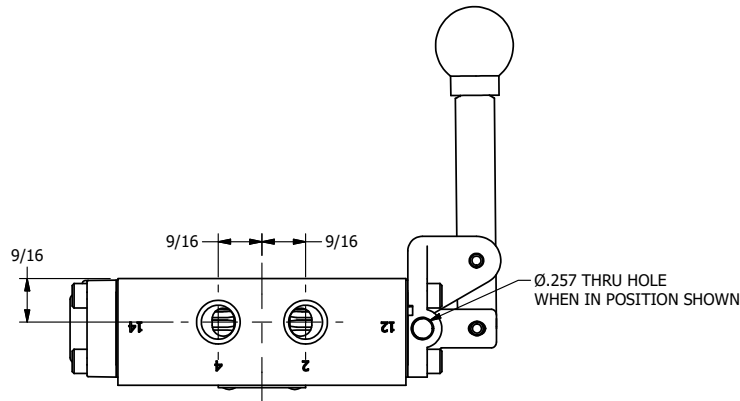

**AAA**  
PRODUCTS  
INTERNATIONAL

**AAA PRODUCTS  
INTERNATIONAL**  
7114 Harry Hines Blvd  
Dallas, TX 75235

TITLE: 1/4" SIDE PORT, LEVER, 3 POS,  
SPR FLOAT CTR,  
HVY DTY, LOCKOUT B, 180D LVR

DRAWING NO.:  
DIM\_HY2GHL0T