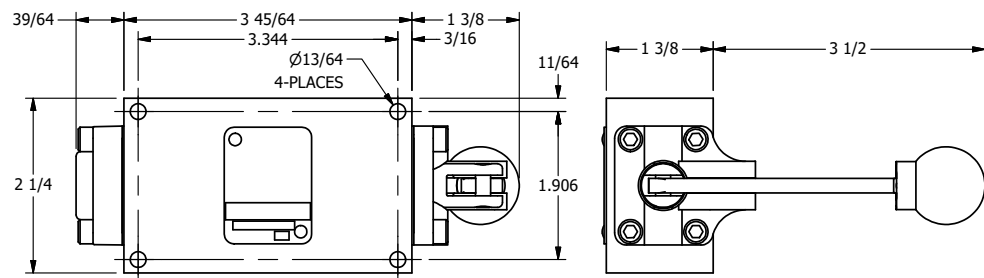

**AAA**  
PRODUCTS  
INTERNATIONAL

**AAA PRODUCTS  
INTERNATIONAL**  
7114 Harry Hines Blvd  
Dallas, TX 75235

TITLE: 1/4" SIDE PORT, LEVER, 3 POS,  
SPR FLOAT CTR,  
HVY DTY, LOCKOUT B, 180D LVR

DRAWING NO.:  
DIM\_HY2GHL0T