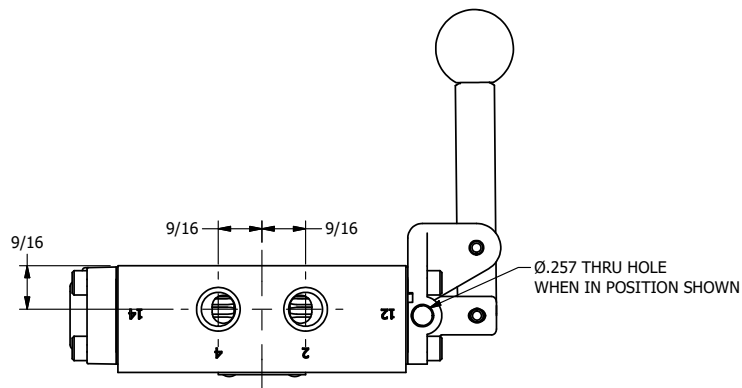

4

3

2

1

B

B

AAA
PRODUCTS
INTERNATIONAL

**AAA PRODUCTS
INTERNATIONAL**
7114 Harry Hines Blvd
Dallas, TX 75235

TITLE: 1/4" SIDE PORT, LEVER, 3 POS,
SPR FLOAT CTR, HVY DTY,
RED KNOB, LOCKOUT B, 180D LVR

DRAWING NO.:
DIM_HY2GHJLOT

THE INFORMATION CONTAINED WITHIN THIS DOCUMENT IS PROPRIETARY TO AAA PRODUCTS AND MAY NOT BE DISCLOSED WITHOUT PRIOR WRITTEN CONSENT

4

3

2

1

A

A