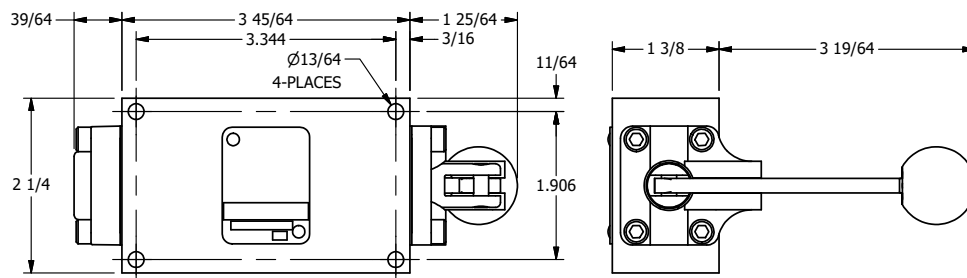

4

3

2

1

B

B

AAA
PRODUCTS
INTERNATIONAL

**AAA PRODUCTS
INTERNATIONAL**
7114 Harry Hines Blvd
Dallas, TX 75235

TITLE: 1/4" SIDE PORT, LEVER, 3 POS,
SPR FLOAT CTR, HVY DTY,
RED KNOB, LOCKOUT B, 180D LVR

DRAWING NO.:
DIM_HY2GHJLOT

THE INFORMATION CONTAINED WITHIN THIS DOCUMENT IS PROPRIETARY TO AAA PRODUCTS AND MAY NOT BE DISCLOSED WITHOUT PRIOR WRITTEN CONSENT

4

3

2

1

A

A