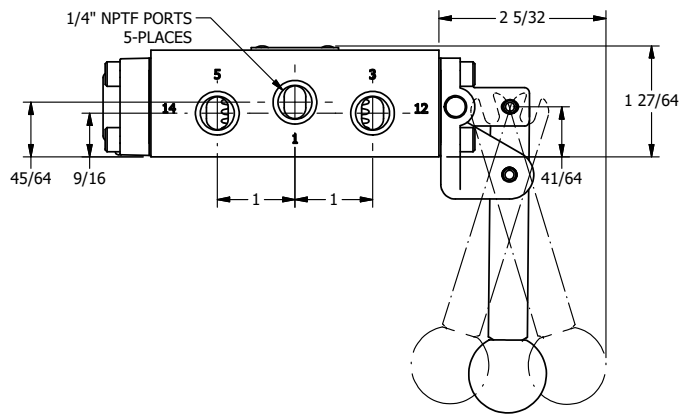

4

3

2

1

B

B

AAA
PRODUCTS
INTERNATIONAL

**AAA PRODUCTS
INTERNATIONAL**
7114 Harry Hines Blvd
Dallas, TX 75235

TITLE: 1/4" SIDE PORT, LEVER, 3 POS,
SPR FLOAT CTR, HVY DTY,
RED KNOB, LOCKOUT B, 180D LVR

DRAWING NO.:
DIM_HY2GHJLOT

THE INFORMATION CONTAINED WITHIN THIS DOCUMENT IS PROPRIETARY TO AAA PRODUCTS AND MAY NOT BE DISCLOSED WITHOUT PRIOR WRITTEN CONSENT

4

3

2

1

A

A