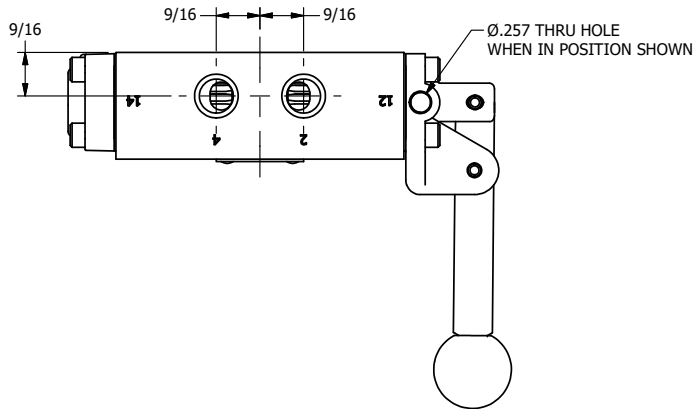

4

3

2

1

**AAA**  
PRODUCTS  
INTERNATIONAL

**AAA PRODUCTS INTERNATIONAL**  
7114 Harry Hines Blvd  
Dallas, TX 75235

TITLE: 1/4" SIDE PORT, LEVER, 3 POS,  
SPR FLOAT CTR,  
HVY DTY, RED KNOB, LOCKOUT B

DRAWING NO.:  
DIM\_HY2GHJLO