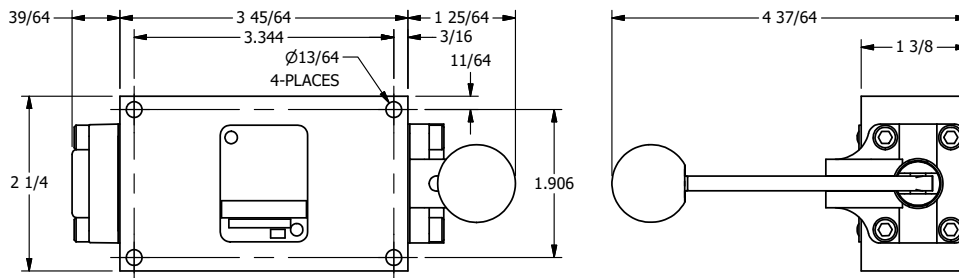

4

3

2

1

**AAA**  
PRODUCTS  
INTERNATIONAL

**AAA PRODUCTS INTERNATIONAL**  
7114 Harry Hines Blvd  
Dallas, TX 75235

TITLE: 1/4" SIDE PORT, LEVER, 3 POS,  
SPR FLOAT CTR,  
HVY DTY, RED KNOB, LOCKOUT B

DRAWING NO.:  
DIM\_HY2GHJLO