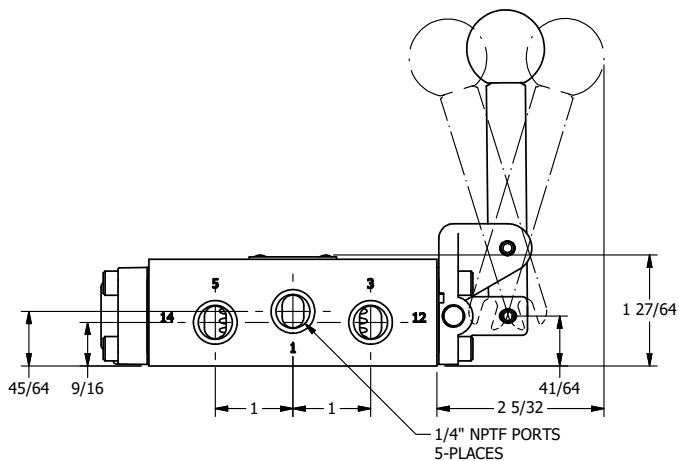

4

3

2

1

**AAA**  
PRODUCTS  
INTERNATIONAL

**AAA PRODUCTS INTERNATIONAL**  
7114 Harry Hines Blvd  
Dallas, TX 75235

TITLE: 1/4" SIDE PORT, LEVER, 3 POS,  
SPR FLOAT CTR,  
HVY DTY, RED KNOB, LOCKOUT B

DRAWING NO.:  
DIM\_HY2GHJLO