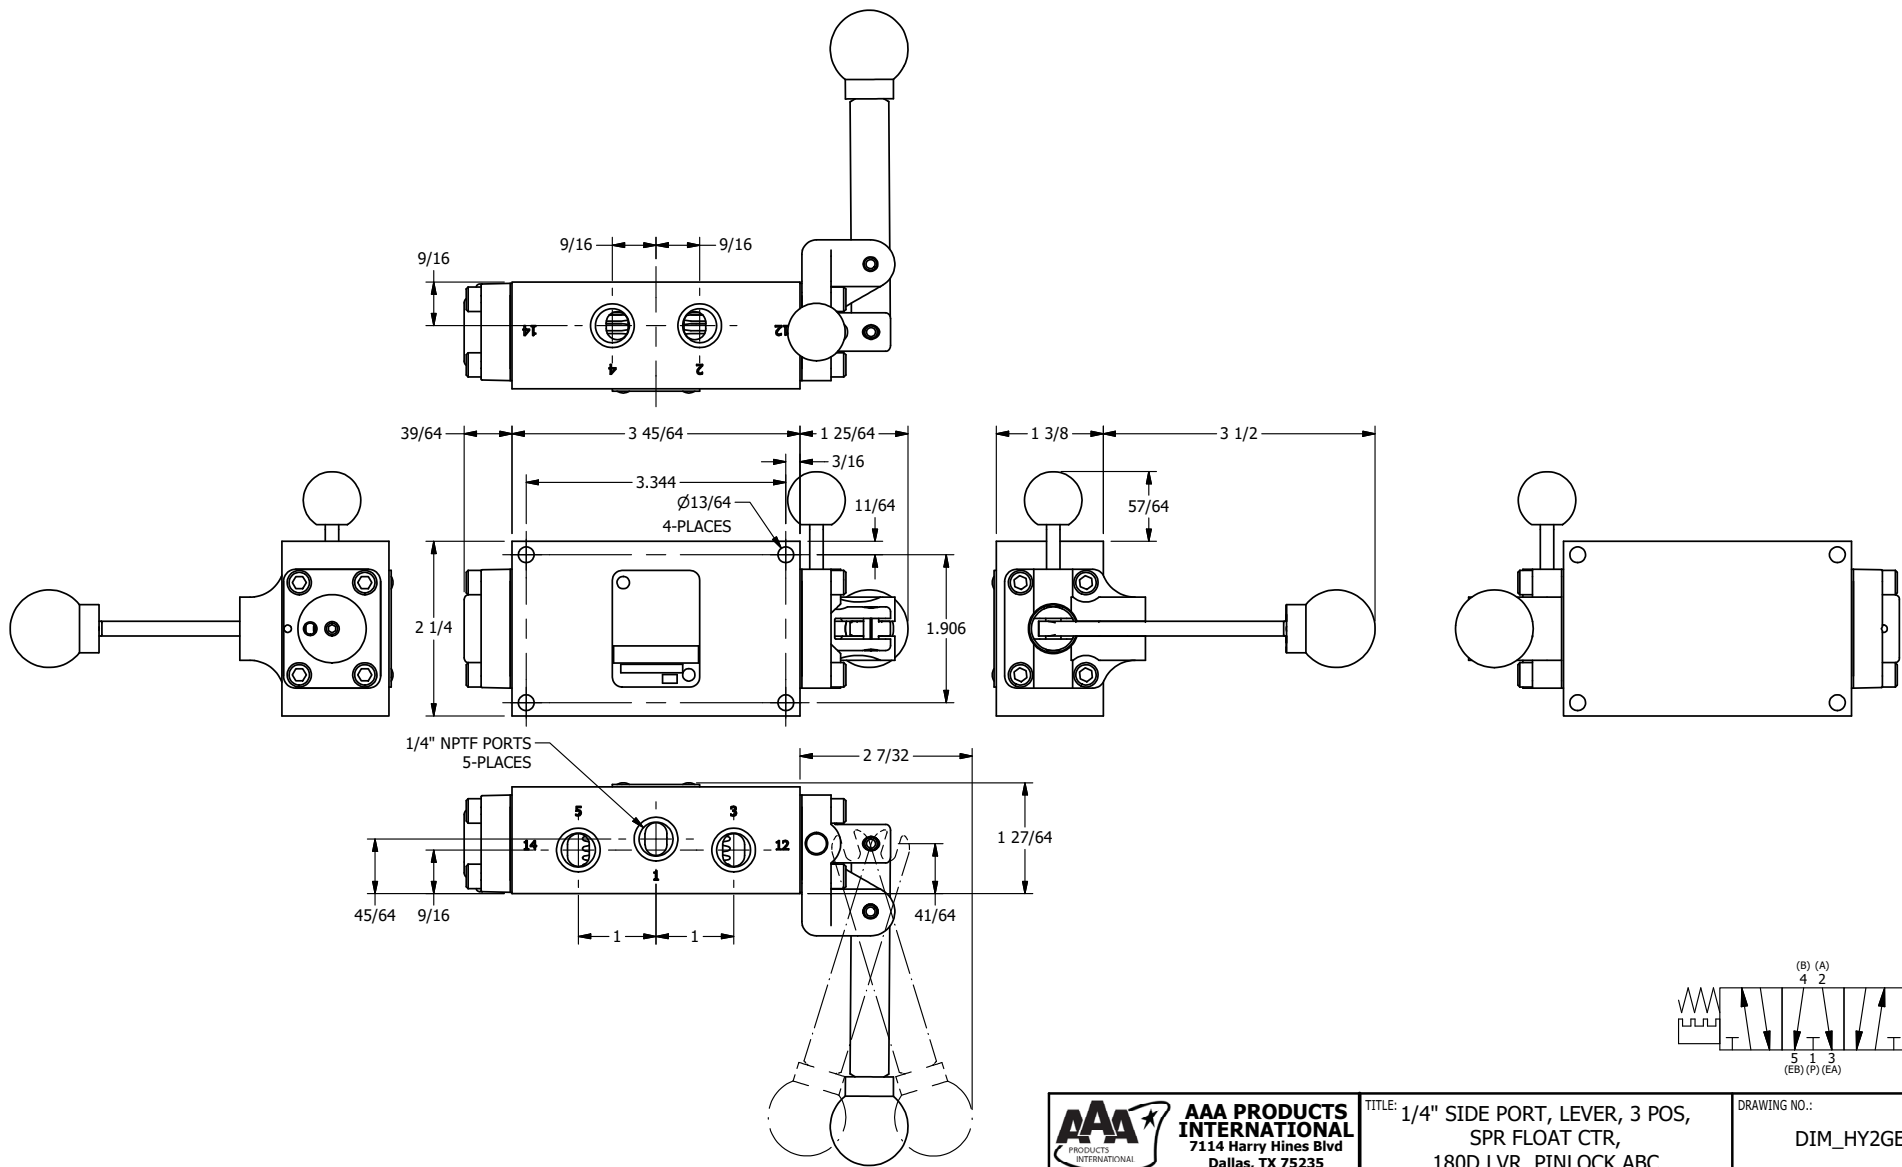

AAA
PRODUCTS
INTERNATIONAL

**AAA PRODUCTS
INTERNATIONAL**
7114 Harry Hines Blvd
Dallas, TX 75235

TITLE: 1/4" SIDE PORT, LEVER, 3 POS,
SPR FLOAT CTR,
180D LVR, PINLOCK ABC

DRAWING NO.:
DIM_HY2GET

THE INFORMATION CONTAINED WITHIN THIS DOCUMENT IS PROPRIETARY TO AAA PRODUCTS AND MAY NOT BE DISCLOSED WITHOUT PRIOR WRITTEN CONSENT