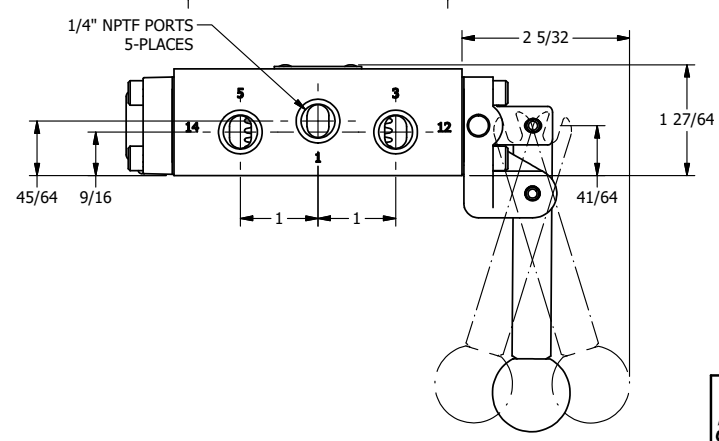

4

3

2

1

B

B

A

A

4

3

2

1

AAA
PRODUCTS
INTERNATIONAL

AAA PRODUCTS INTERNATIONAL
7114 Harry Hines Blvd
Dallas, TX 75235

TITLE: 1/4" SIDE PORT, LEVER, 3 POS,
SPR FLOAT CTR,
PINLOCK ABC, RED KNOB, 180D LVR

DRAWING NO.:
DIM_HY2GEJT

THE INFORMATION CONTAINED WITHIN THIS DOCUMENT IS PROPRIETARY TO AAA PRODUCTS AND MAY NOT BE DISCLOSED WITHOUT PRIOR WRITTEN CONSENT