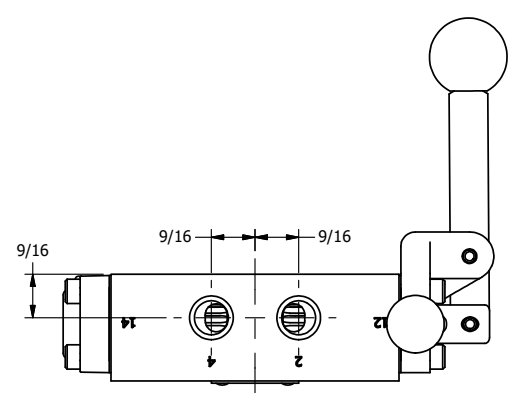

4

3

2

1

B

B

A

A

4

3

2

1

AAA
PRODUCTS
INTERNATIONAL

AAA PRODUCTS INTERNATIONAL
7114 Harry Hines Blvd
Dallas, TX 75235

TITLE: 1/4" SIDE PORT, LEVER, 3 POS,
SPR FLOAT CTR,
PINLOCK ABC, RED KNOB, 180D LVR

DRAWING NO.:
DIM_HY2GEJT

THE INFORMATION CONTAINED WITHIN THIS DOCUMENT IS PROPRIETARY TO AAA PRODUCTS AND MAY NOT BE DISCLOSED WITHOUT PRIOR WRITTEN CONSENT