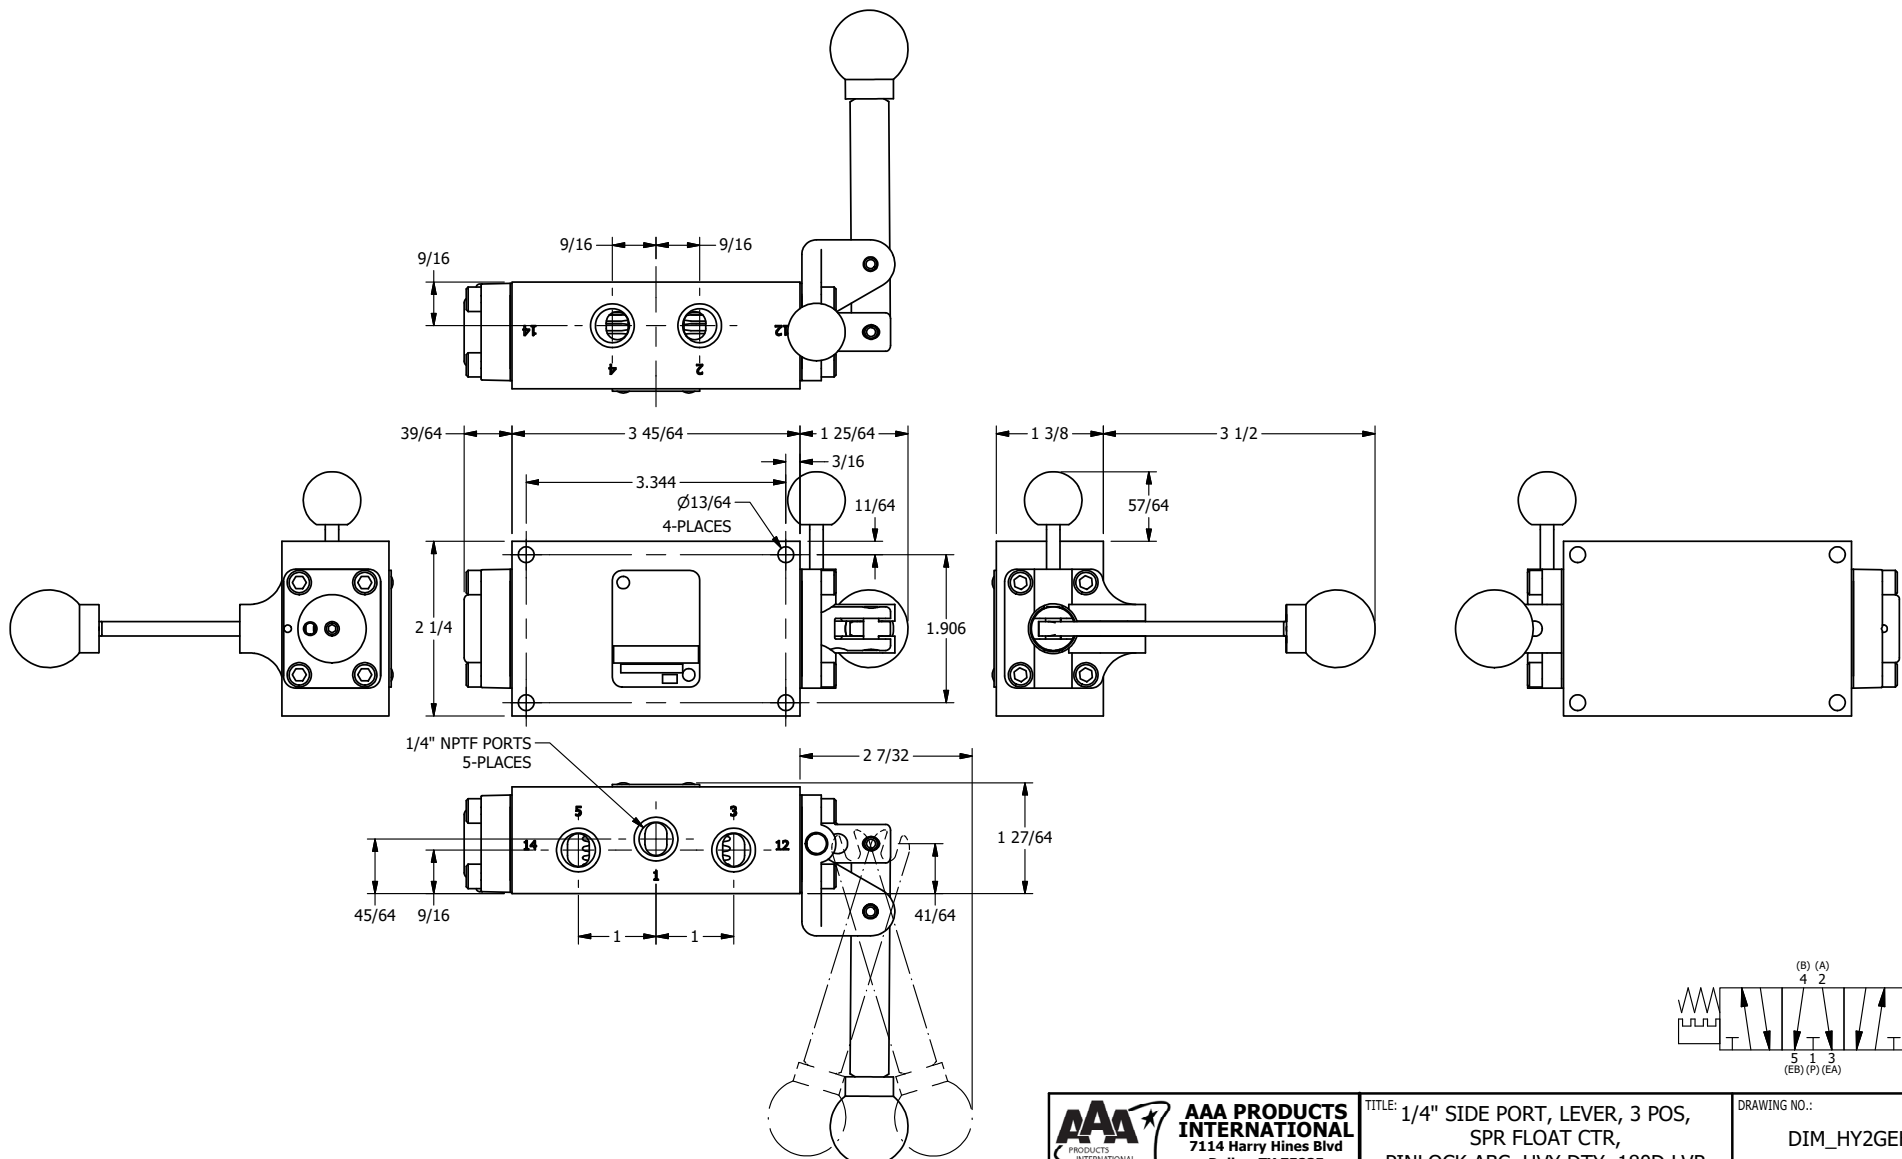

4

3

2

1

B

B

AAA
PRODUCTS
INTERNATIONAL

**AAA PRODUCTS
INTERNATIONAL**
7114 Harry Hines Blvd
Dallas, TX 75235

TITLE: 1/4" SIDE PORT, LEVER, 3 POS,
SPR FLOAT CTR,
PINLOCK ABC, HVY DTY, 180D LVR

DRAWING NO.:
DIM_HY2GEHT

4

3

2

1

A

A

THE INFORMATION CONTAINED WITHIN THIS DOCUMENT IS PROPRIETARY TO AAA PRODUCTS AND MAY NOT BE DISCLOSED WITHOUT PRIOR WRITTEN CONSENT