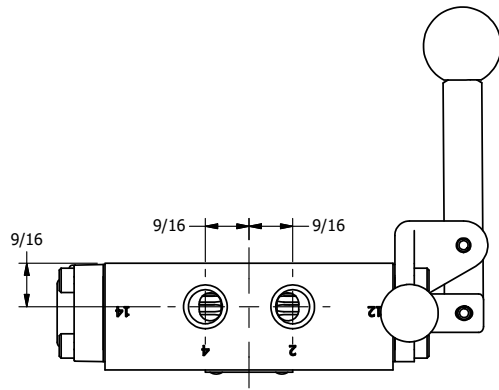

4

3

2

1

B

B

A

A

4

3

2

1

AAA
PRODUCTS
INTERNATIONAL

AAA PRODUCTS INTERNATIONAL
7114 Harry Hines Blvd
Dallas, TX 75235

TITLE: 1/4" SIDE PORT, LEVER, 3 POS,
SPR FLOAT CTR, PINLOCK ABC,
HVY DTY, RED KNOB, 180D LVR

DRAWING NO.:
DIM_HY2GEHJT

THE INFORMATION CONTAINED WITHIN THIS DOCUMENT IS PROPRIETARY TO AAA PRODUCTS AND MAY NOT BE DISCLOSED WITHOUT PRIOR WRITTEN CONSENT