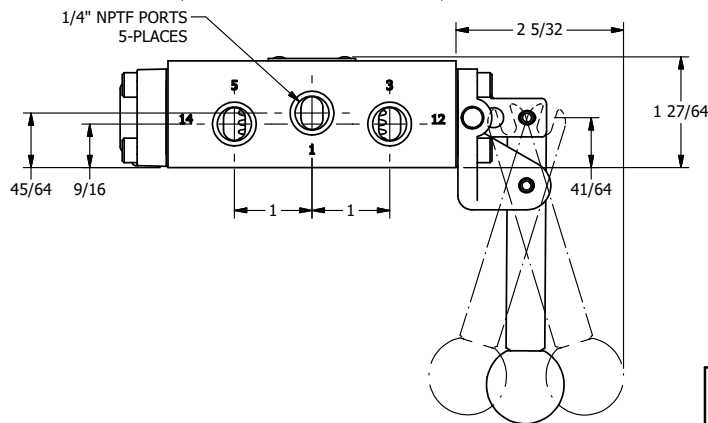

4

3

2

1

B

B

A

A

4

3

2

1

AAA
PRODUCTS
INTERNATIONAL

AAA PRODUCTS INTERNATIONAL
7114 Harry Hines Blvd
Dallas, TX 75235

TITLE: 1/4" SIDE PORT, LEVER, 3 POS,
SPR FLOAT CTR, PINLOCK ABC,
HVY DTY, RED KNOB, 180D LVR

DRAWING NO.:
DIM_HY2GEHJT

THE INFORMATION CONTAINED WITHIN THIS DOCUMENT IS PROPRIETARY TO AAA PRODUCTS AND MAY NOT BE DISCLOSED WITHOUT PRIOR WRITTEN CONSENT