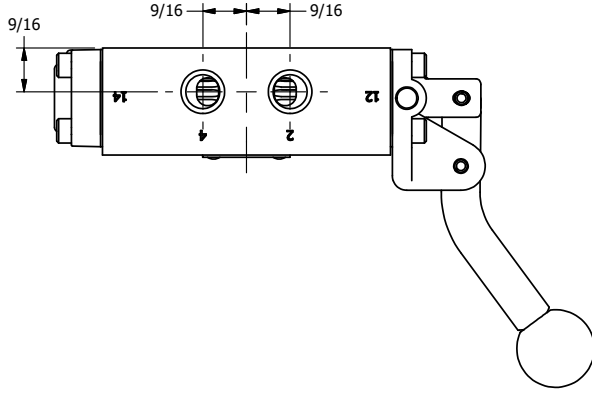

4

3

2

1

**AAA**  
PRODUCTS  
INTERNATIONAL

**AAA PRODUCTS  
INTERNATIONAL**  
7114 Harry Hines Blvd  
Dallas, TX 75235

TITLE: 1/4" SIDE PORT, LEVER, 3 POS,  
SPR FLOAT CTR, CURVED LVR,  
PINLOCK ABC, HVY DTY, RED KNOB

DRAWING NO.:  
DIM\_HY2GCEHJ

THE INFORMATION CONTAINED WITHIN THIS DOCUMENT IS PROPRIETARY TO AAA PRODUCTS AND MAY NOT BE DISCLOSED WITHOUT PRIOR WRITTEN CONSENT

4

3

2

1

B

B