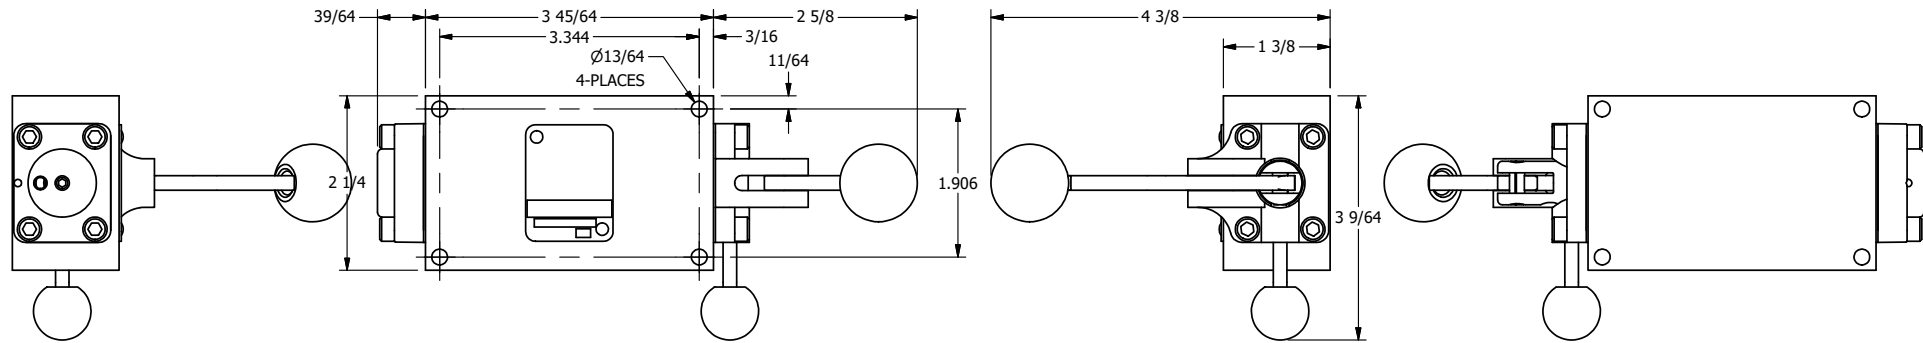

4

3

2

1

**AAA**  
PRODUCTS  
INTERNATIONAL

**AAA PRODUCTS  
INTERNATIONAL**  
7114 Harry Hines Blvd  
Dallas, TX 75235

TITLE: 1/4" SIDE PORT, LEVER, 3 POS,  
SPR FLOAT CTR, CURVED LVR,  
PINLOCK ABC, HVY DTY, RED KNOB

DRAWING NO.:  
DIM\_HY2GCEHJ

THE INFORMATION CONTAINED WITHIN THIS DOCUMENT IS PROPRIETARY TO AAA PRODUCTS AND MAY NOT BE DISCLOSED WITHOUT PRIOR WRITTEN CONSENT

4

3

2

1

B

B