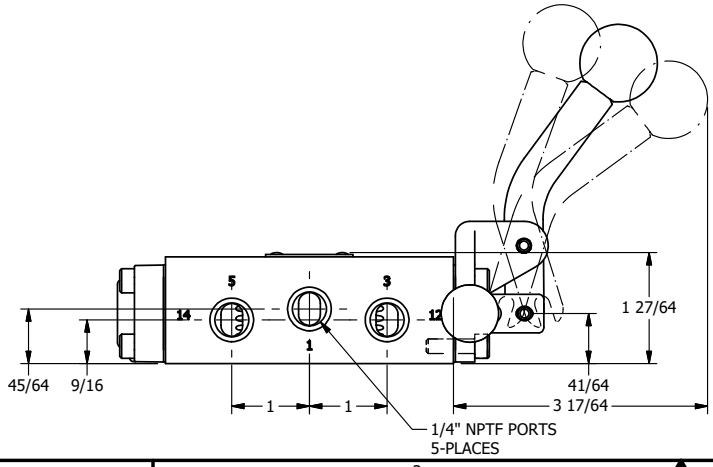

4

3

2

1

**AAA**  
PRODUCTS  
INTERNATIONAL

**AAA PRODUCTS  
INTERNATIONAL**  
7114 Harry Hines Blvd  
Dallas, TX 75235

TITLE: 1/4" SIDE PORT, LEVER, 3 POS,  
SPR FLOAT CTR, CURVED LVR,  
PINLOCK ABC, HVY DTY, RED KNOB

DRAWING NO.:  
DIM\_HY2GCEHJ

THE INFORMATION CONTAINED WITHIN THIS DOCUMENT IS PROPRIETARY TO AAA PRODUCTS AND MAY NOT BE DISCLOSED WITHOUT PRIOR WRITTEN CONSENT

4

3

2

1

B

B