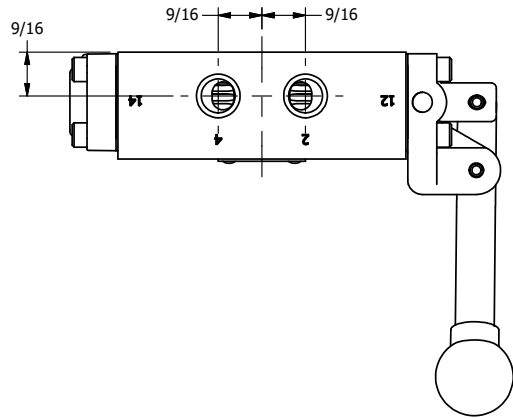

4

3

2

1

AAA
PRODUCTS
INTERNATIONAL

**AAA PRODUCTS
INTERNATIONAL**
7114 Harry Hines Blvd
Dallas, TX 75235

TITLE: 1/4" SIDE PORT, LEVER, 3 POS,
SPR FLOAT CTR,
BENT LVR RT, LOCKOUT B

DRAWING NO.:
DIM_HY2GBRLO