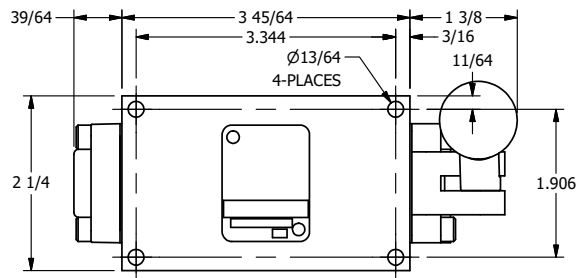

4

3

2

1

AAA
PRODUCTS
INTERNATIONAL

**AAA PRODUCTS
INTERNATIONAL**
7114 Harry Hines Blvd
Dallas, TX 75235

TITLE: 1/4" SIDE PORT, LEVER, 3 POS,
SPR FLOAT CTR,
BENT LVR RT, LOCKOUT B

DRAWING NO.:
DIM_HY2GBRLO