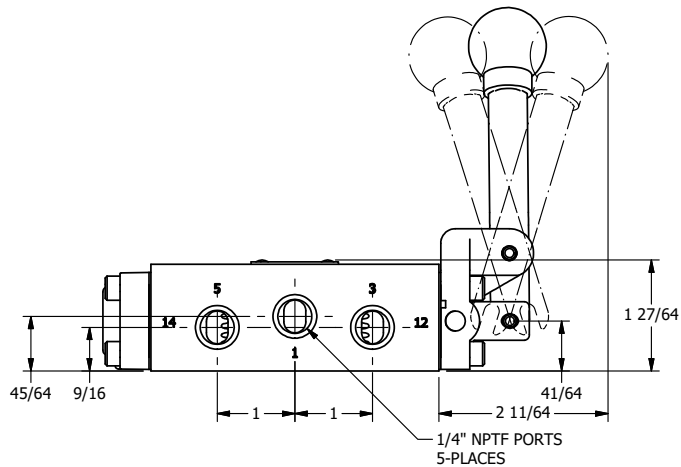

4

3

2

1

AAA
PRODUCTS
INTERNATIONAL

**AAA PRODUCTS
INTERNATIONAL**
7114 Harry Hines Blvd
Dallas, TX 75235

TITLE: 1/4" SIDE PORT, LEVER, 3 POS,
SPR FLOAT CTR,
BENT LVR RT, LOCKOUT B

DRAWING NO.:
DIM_HY2GBRLO