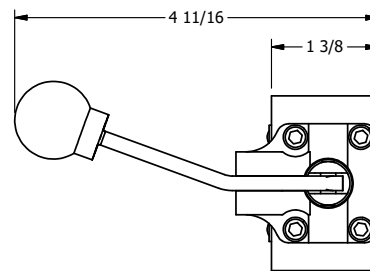

4

3

2

1

AAA
PRODUCTS
INTERNATIONAL

**AAA PRODUCTS
INTERNATIONAL**
7114 Harry Hines Blvd
Dallas, TX 75235

TITLE: 1/4" SIDE PORT, LEVER, 3 POS,
SPR FLOAT CTR,
BENT LVR RT, LOCKOUT B

DRAWING NO.:
DIM_HY2GBRLO