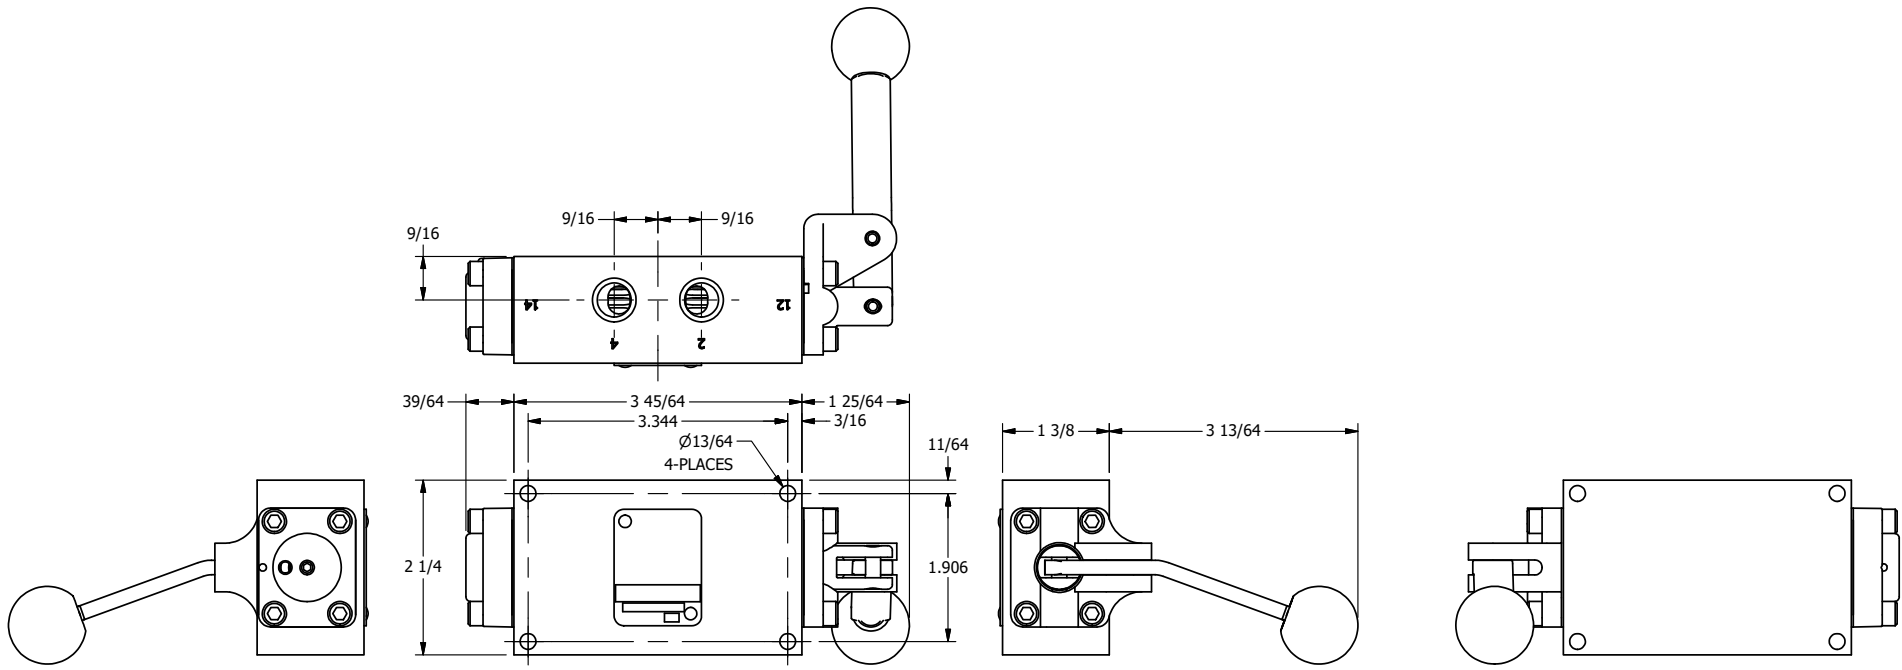

4

3

2

1

B

B

A

A

AAA
PRODUCTS
INTERNATIONAL

**AAA PRODUCTS
INTERNATIONAL**
7114 Harry Hines Blvd
Dallas, TX 75235

TITLE: 1/4" SIDE PORT, LEVER, 3 POS,
SPR FLOAT CTR, BNT LVR RT,
HVY DTY, RED KNOB, 180D LVR

DRAWING NO.:
DIM_HY2GBRHJT

4

3

2

1

THE INFORMATION CONTAINED WITHIN THIS DOCUMENT IS PROPRIETARY TO AAA PRODUCTS AND MAY NOT BE DISCLOSED WITHOUT PRIOR WRITTEN CONSENT