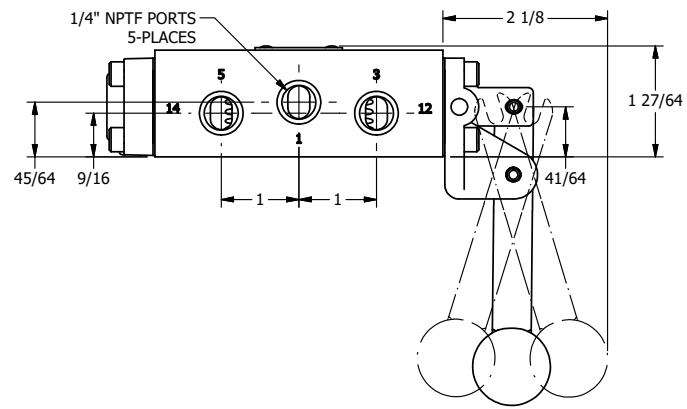

**AAA**  
PRODUCTS  
INTERNATIONAL

**AAA PRODUCTS  
INTERNATIONAL**  
7114 Harry Hines Blvd  
Dallas, TX 75235

TITLE: 1/4" SIDE PORT, LEVER, 3 POS,  
SPR FLOAT CTR, BNT LVR RT,  
HVY DTY, RED KNOB, 180D LVR