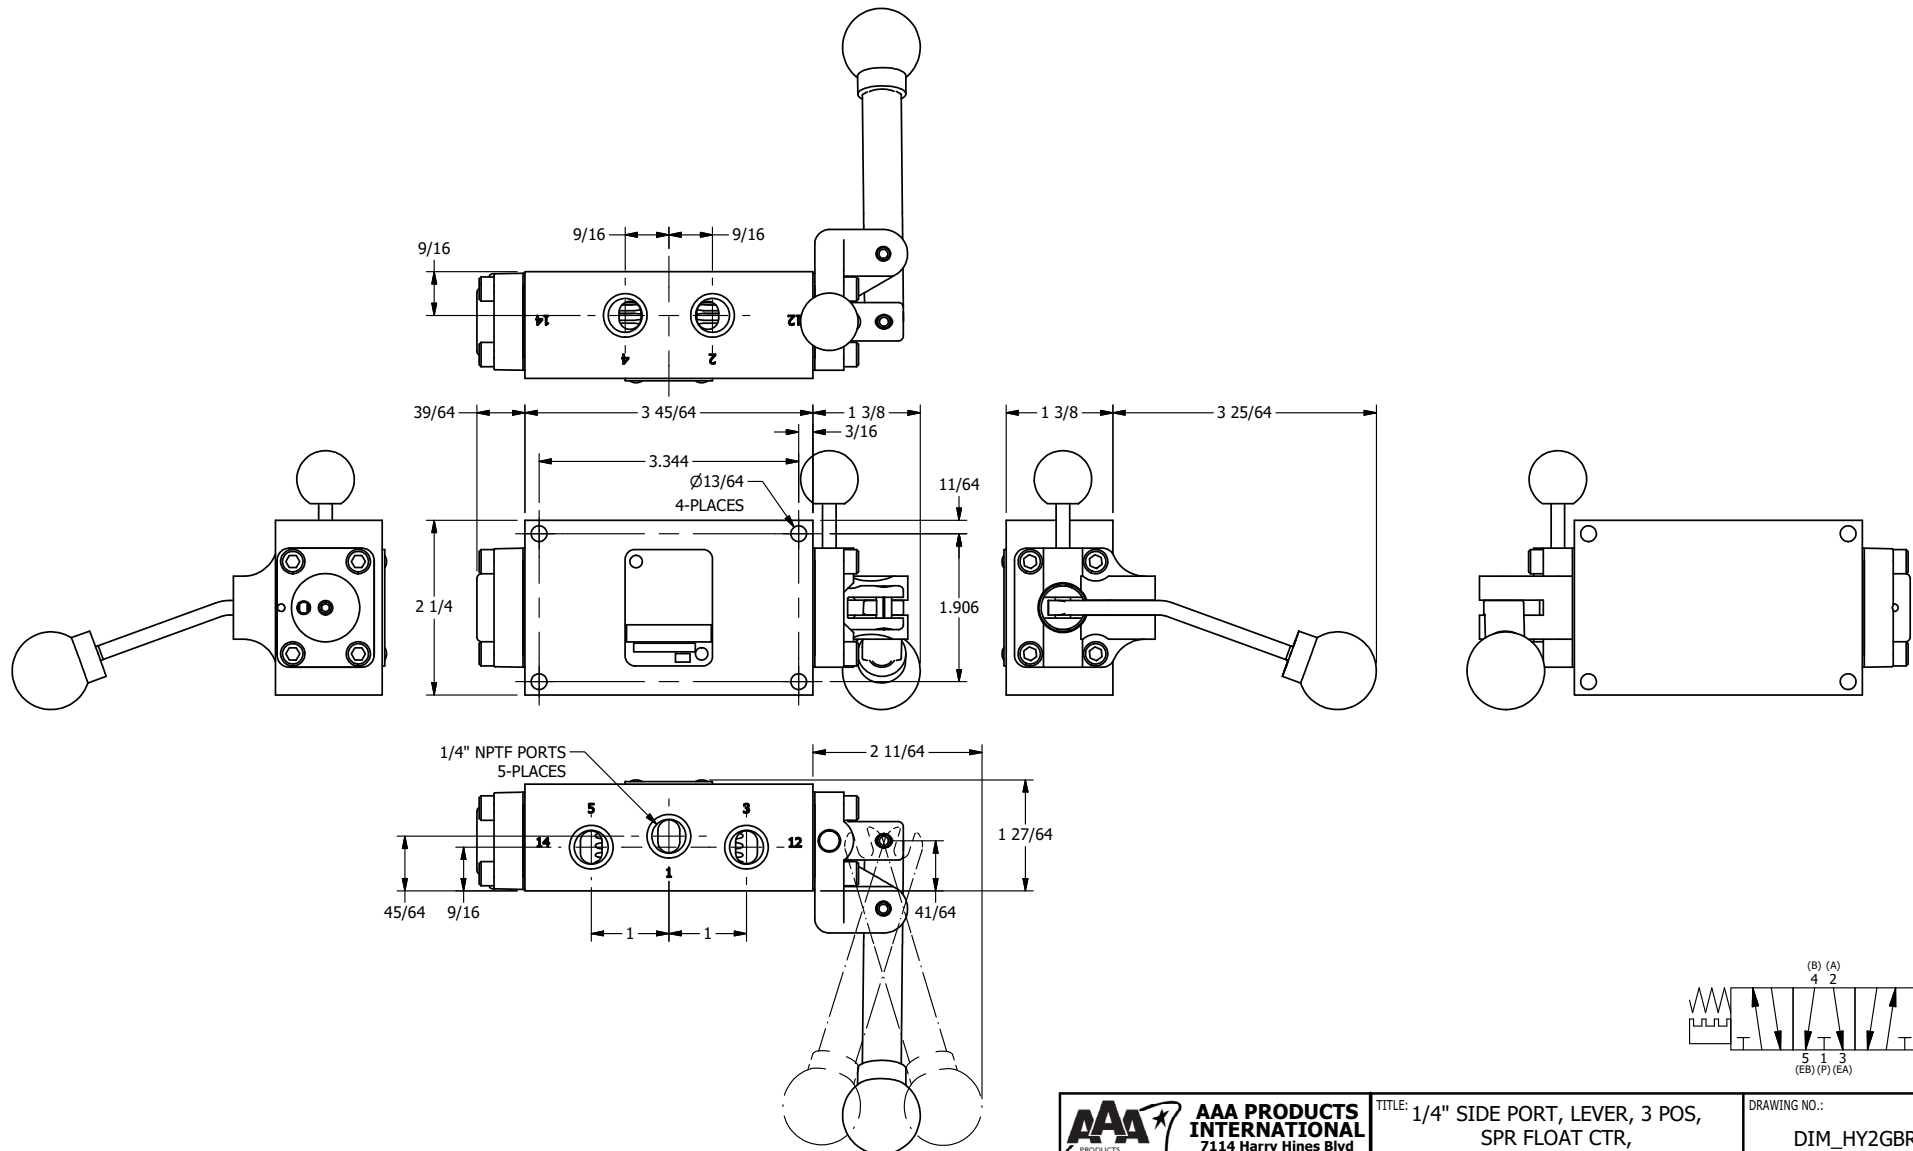

4

3

2

1

B

B

A

A

AAA
PRODUCTS
INTERNATIONAL

**AAA PRODUCTS
INTERNATIONAL**
7114 Harry Hines Blvd
Dallas, TX 75235

TITLE: 1/4" SIDE PORT, LEVER, 3 POS,
SPR FLOAT CTR,
BNT LVR RT, PINLOCK ABC, 180D LVR

DRAWING NO.:
DIM_HY2GBRET