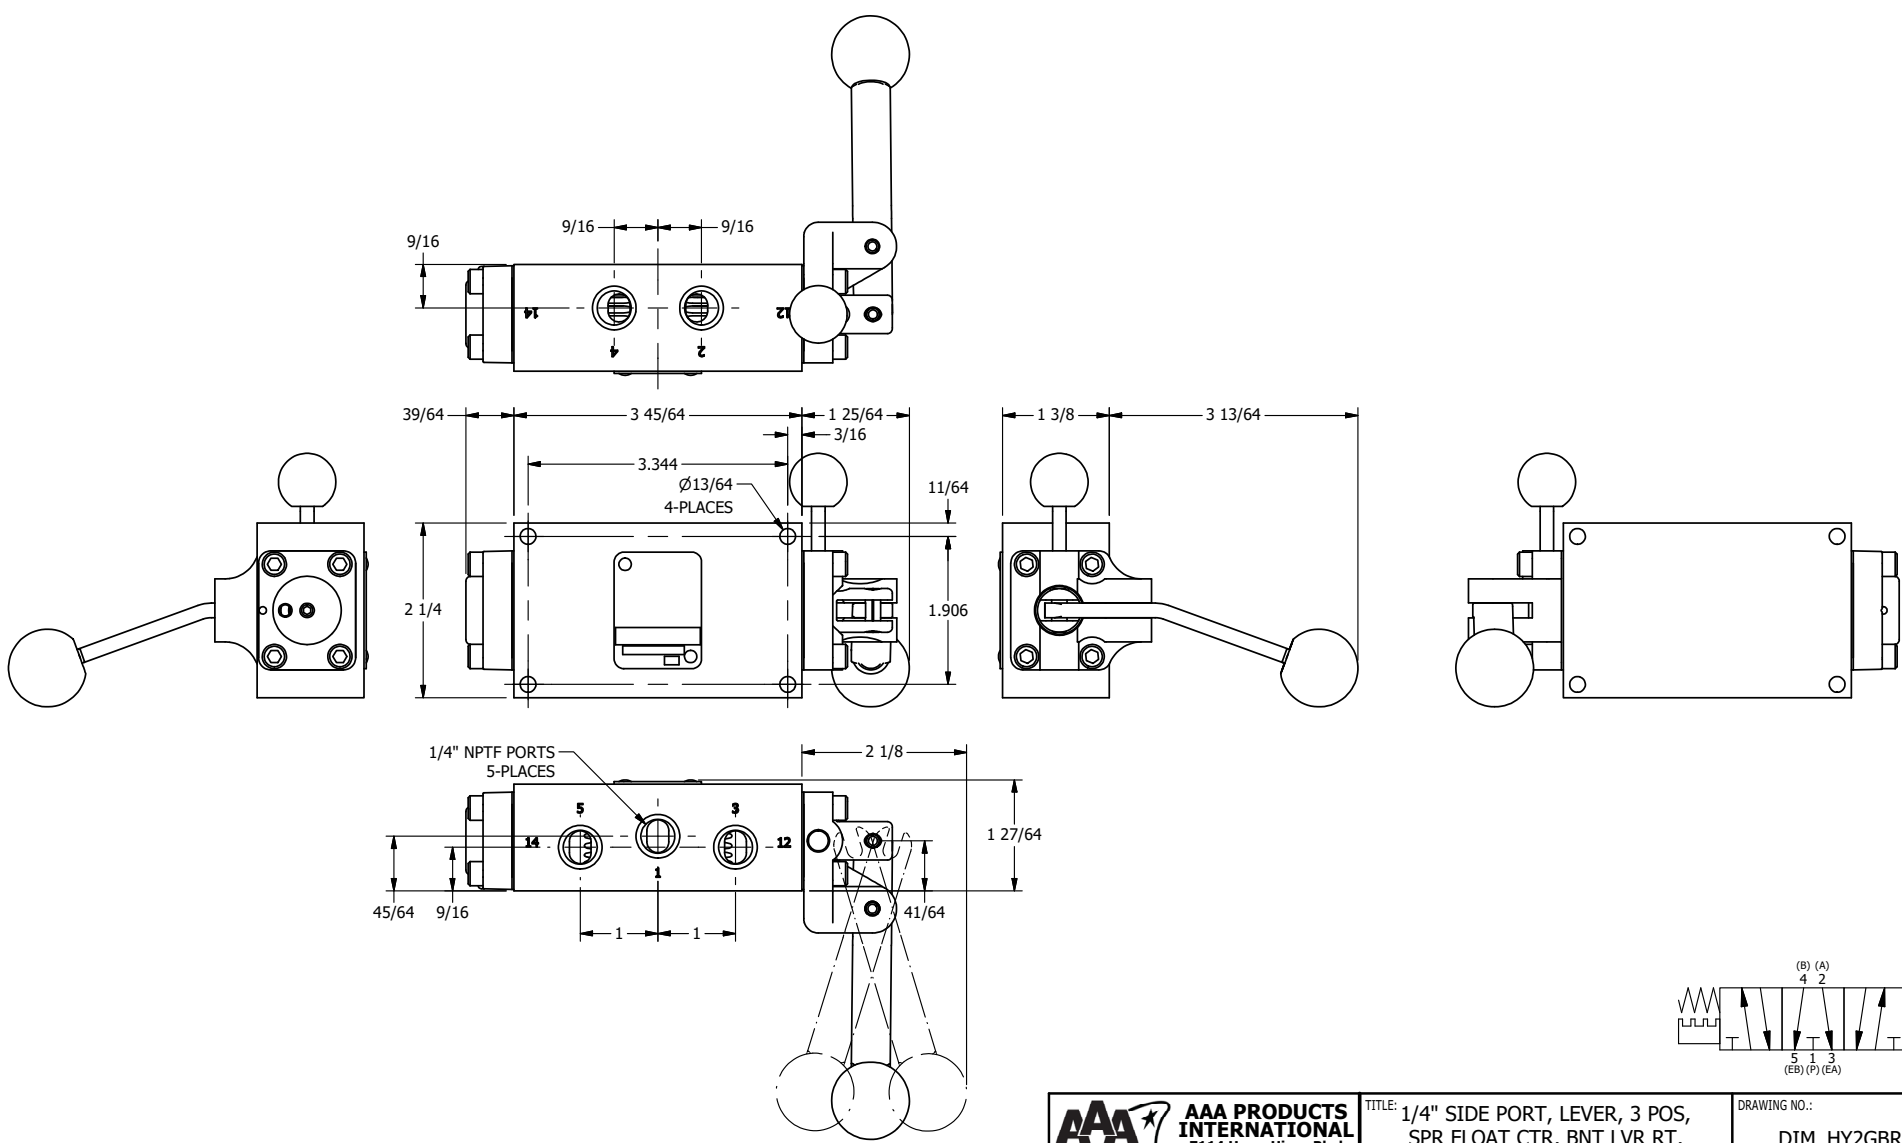

AAA
PRODUCTS
INTERNATIONAL

**AAA PRODUCTS
INTERNATIONAL**
7114 Harry Hines Blvd
Dallas, TX 75235

TITLE: 1/4" SIDE PORT, LEVER, 3 POS,
SPR FLOAT CTR, BNT LVR RT,
PINLOCK ABC, RED KNOB, 180D LVR

DRAWING NO.:
DIM_HY2GBREJT