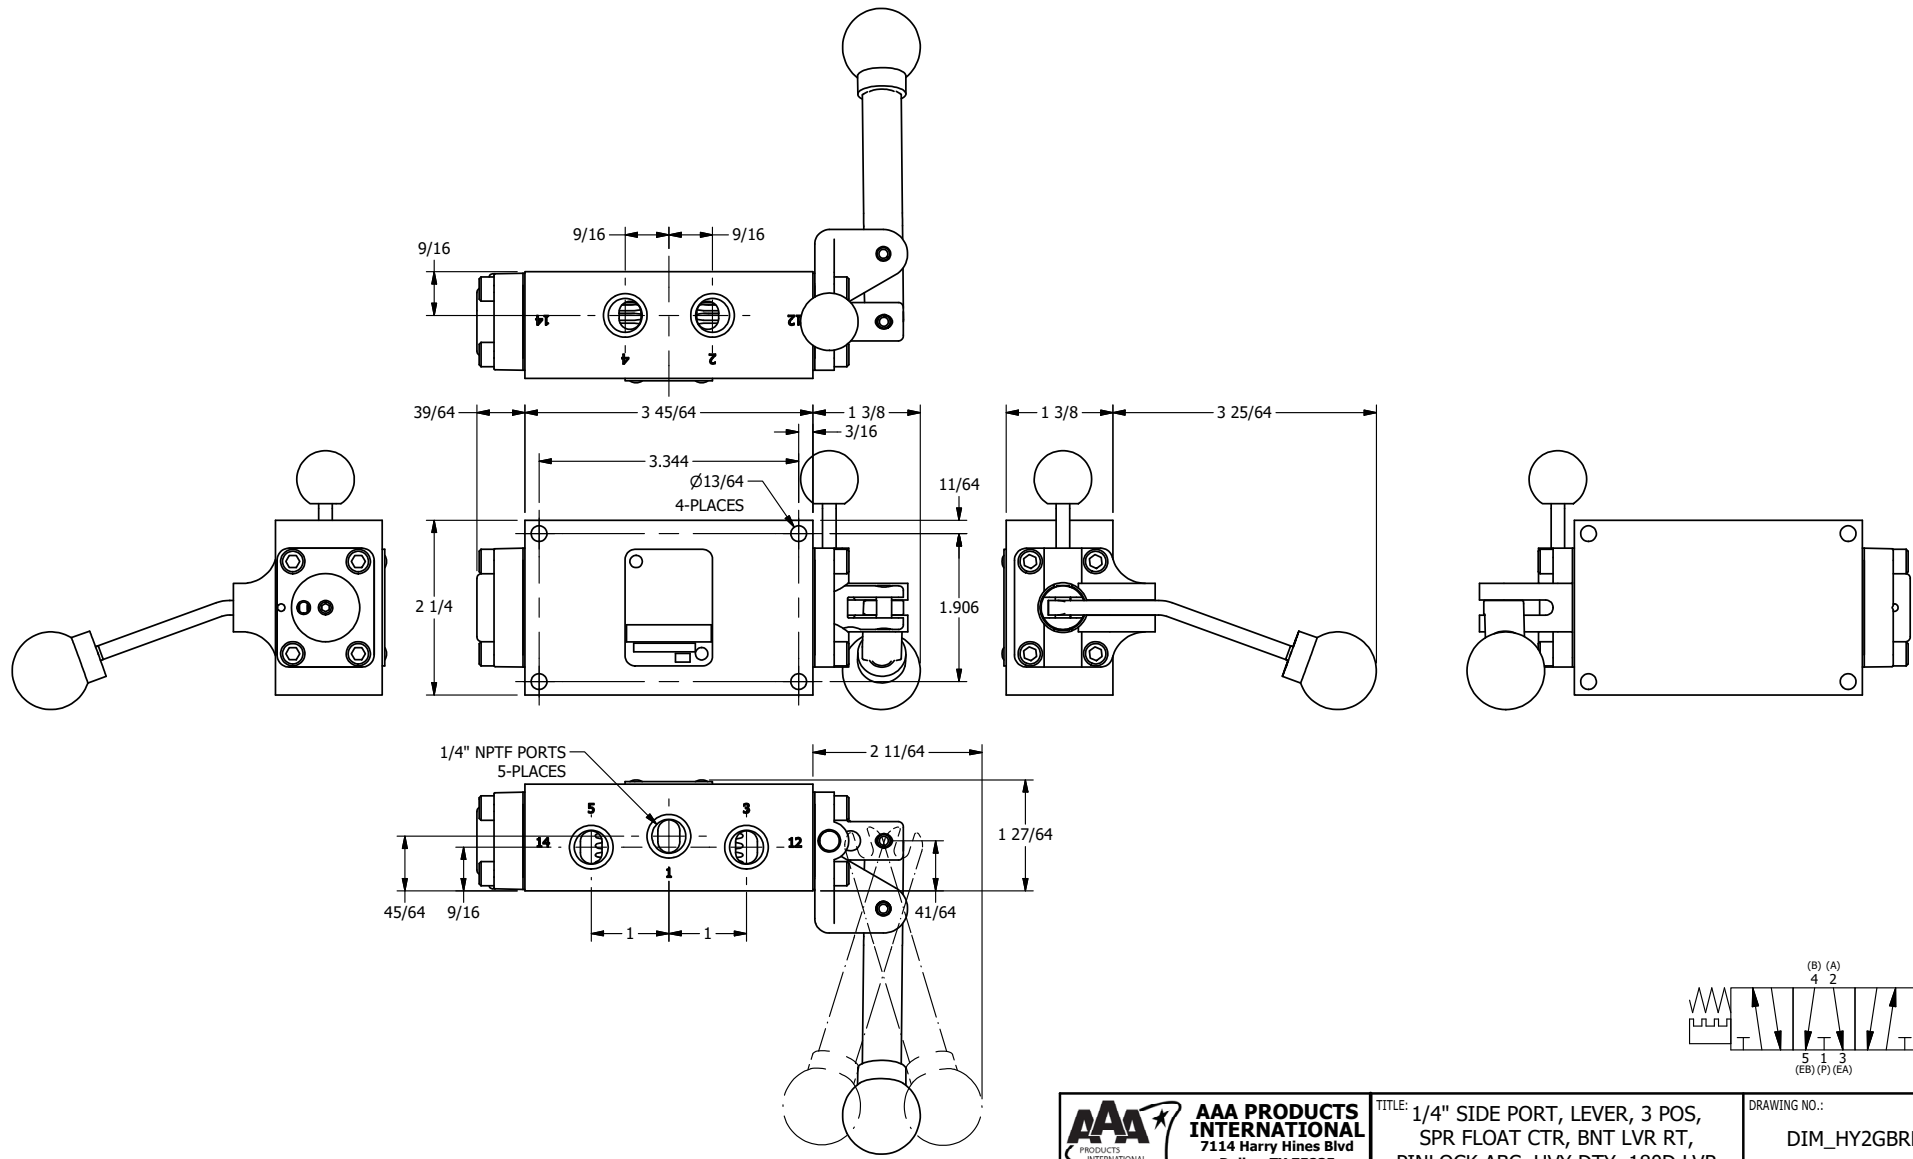

4

3

2

1

B

B

A

A

AAA
PRODUCTS
INTERNATIONAL

**AAA PRODUCTS
INTERNATIONAL**
7114 Harry Hines Blvd
Dallas, TX 75235

TITLE: 1/4" SIDE PORT, LEVER, 3 POS,
SPR FLOAT CTR, BNT LVR RT,
PINLOCK ABC, HVY DTY, 180D LVR

DRAWING NO.:
DIM_HY2GBREHT