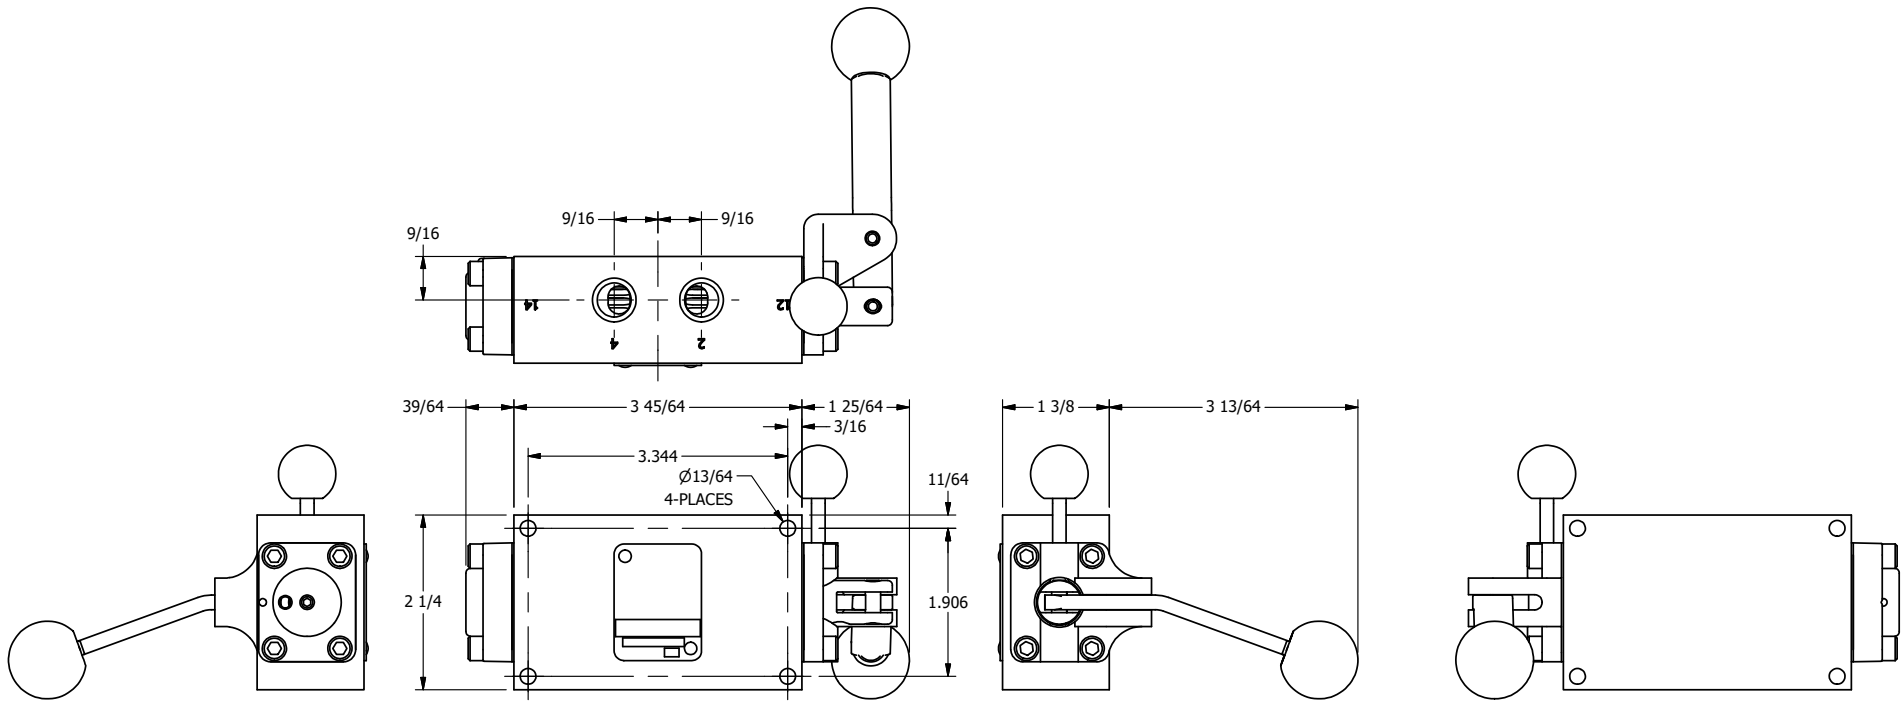

4

3

2

1

B

B

A

A

AAA
PRODUCTS
INTERNATIONAL

AAA PRODUCTS INTERNATIONAL
7114 Harry Hines Blvd
Dallas, TX 75235

TITLE: 1/4" SIDE PORT, LEVER, 3 POS,
SPR FLOAT CTR, BNT LVR RT, HVY DTY,
PINLOCK ABC, RED KNOB, 180D LVR

DRAWING NO.:
DIM_HY2GBREHJT

4

3

2

1

THE INFORMATION CONTAINED WITHIN THIS DOCUMENT IS PROPRIETARY TO AAA PRODUCTS AND MAY NOT BE DISCLOSED WITHOUT PRIOR WRITTEN CONSENT