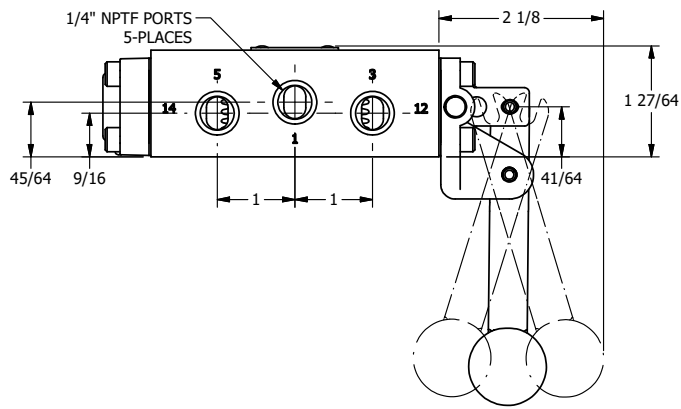

AAA
PRODUCTS
INTERNATIONAL

AAA PRODUCTS INTERNATIONAL
7114 Harry Hines Blvd
Dallas, TX 75235

TITLE: 1/4" SIDE PORT, LEVER, 3 POS,
SPR FLOAT CTR, BNT LVR RT, HVY DTY,
PINLOCK ABC, RED KNOB, 180D LVR

DRAWING NO.:
DIM_HY2GBREHJT