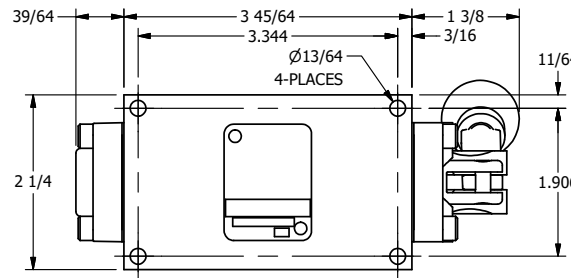

AAA
PRODUCTS
INTERNATIONAL

**AAA PRODUCTS
INTERNATIONAL**
7114 Harry Hines Blvd
Dallas, TX 75235

TITLE: 1/4" SIDE PORT, LEVER, 3 POS,
SPR CTR, LEVER SHFT, FLOAT CTR SPL,
BENT LVR LFT, 180D LVR

DRAWING NO.:
DIM_HY2GBLT