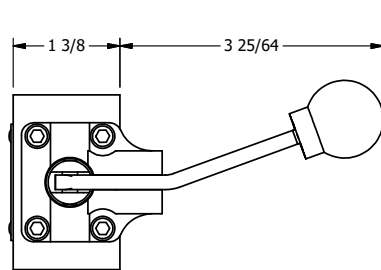

4

3

2

1

B

B

A

A

AAA
PRODUCTS
INTERNATIONAL

**AAA PRODUCTS
INTERNATIONAL**
7114 Harry Hines Blvd
Dallas, TX 75235

TITLE: 1/4" SIDE PORT, LEVER, 3 POS,
SPR CTR, LEVER SHFT, FLOAT CTR SPL,
BENT LVR LFT, 180D LVR

DRAWING NO.:
DIM_HY2GBLT