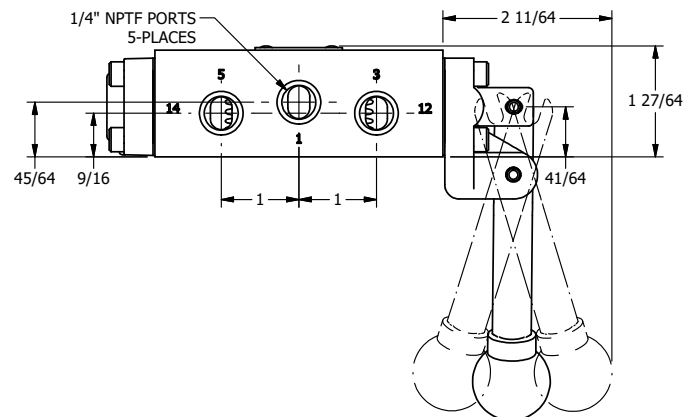

AAA
PRODUCTS
INTERNATIONAL

**AAA PRODUCTS
INTERNATIONAL**
7114 Harry Hines Blvd
Dallas, TX 75235

TITLE: 1/4" SIDE PORT, LEVER, 3 POS,
SPR CTR, LEVER SHFT, FLOAT CTR SPL,
BENT LVR LFT, 180D LVR

DRAWING NO.:
DIM_HY2GBLT