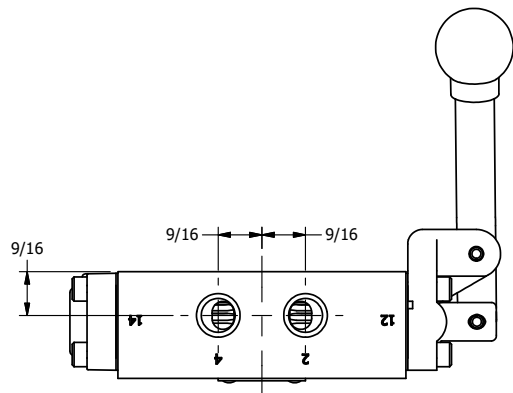

AAA
PRODUCTS
INTERNATIONAL

**AAA PRODUCTS
INTERNATIONAL**
7114 Harry Hines Blvd
Dallas, TX 75235

TITLE: 1/4" SIDE PORT, LEVER, 3 POS,
SPR CTR, LEVER SHFT, FLOAT CTR SPL,
BENT LVR LFT, 180D LVR

DRAWING NO.:
DIM_HY2GBLT