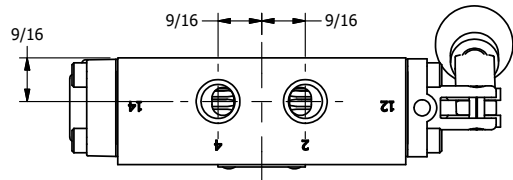

4

3

2

1

AAA
PRODUCTS
INTERNATIONAL

**AAA PRODUCTS
INTERNATIONAL**
7114 Harry Hines Blvd
Dallas, TX 75235

TITLE: 1/4" SIDE PORT, LEVER, 3 POS,
SPR CTR, LEVER SHFT, FLOAT CTR SPL,
BENT LVR LFT, 270D LVR

DRAWING NO.:
DIM_HY2GBLRT