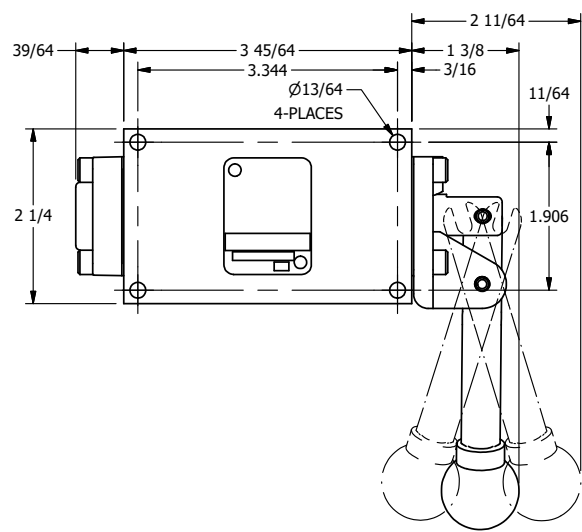

4

3

2

1

AAA
PRODUCTS
INTERNATIONAL

**AAA PRODUCTS
INTERNATIONAL**
7114 Harry Hines Blvd
Dallas, TX 75235

TITLE: 1/4" SIDE PORT, LEVER, 3 POS,
SPR CTR, LEVER SHFT, FLOAT CTR SPL,
BENT LVR LFT, 270D LVR

DRAWING NO.:
DIM_HY2GBLRT