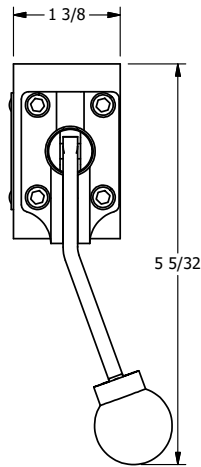

4

3

2

1

AAA
PRODUCTS
INTERNATIONAL

**AAA PRODUCTS
INTERNATIONAL**
7114 Harry Hines Blvd
Dallas, TX 75235

TITLE: 1/4" SIDE PORT, LEVER, 3 POS,
SPR CTR, LEVER SHFT, FLOAT CTR SPL,
BENT LVR LFT, 270D LVR

DRAWING NO.:
DIM_HY2GBLRT