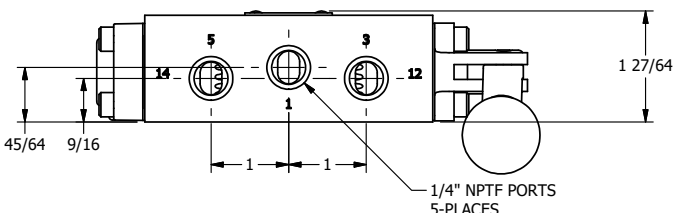

4

3

2

1

AAA
PRODUCTS
INTERNATIONAL

**AAA PRODUCTS
INTERNATIONAL**
7114 Harry Hines Blvd
Dallas, TX 75235

TITLE: 1/4" SIDE PORT, LEVER, 3 POS,
SPR CTR, LEVER SHFT, FLOAT CTR SPL,
BENT LVR LFT, 270D LVR

DRAWING NO.:
DIM_HY2GBLRT