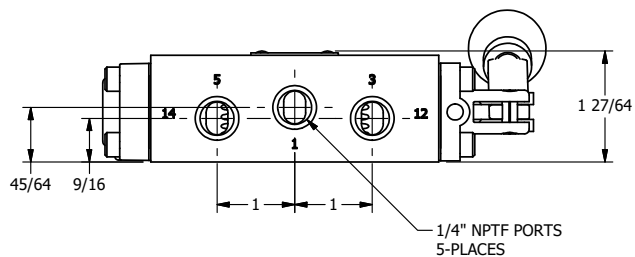

4

3

2

1

**AAA**  
PRODUCTS  
INTERNATIONAL

**AAA PRODUCTS  
INTERNATIONAL**  
7114 Harry Hines Blvd  
Dallas, TX 75235

TITLE: 1/4" SIDE PORT, LEVER, 3 POS,  
SPR CTR, LEVER SHFT, FLOAT CTR SPL,  
BENT LVR LFT, 90D LVR

DRAWING NO.:  
DIM\_HY2GBLR

THE INFORMATION CONTAINED WITHIN THIS DOCUMENT IS PROPRIETARY TO AAA PRODUCTS AND MAY NOT BE DISCLOSED WITHOUT PRIOR WRITTEN CONSENT

4

3

2

1

B

B