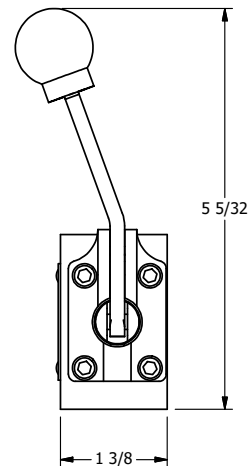

4

3

2

1

**AAA**  
PRODUCTS  
INTERNATIONAL

**AAA PRODUCTS  
INTERNATIONAL**  
7114 Harry Hines Blvd  
Dallas, TX 75235

TITLE: 1/4" SIDE PORT, LEVER, 3 POS,  
SPR CTR, LEVER SHFT, FLOAT CTR SPL,  
BENT LVR LFT, 90D LVR

DRAWING NO.:  
DIM\_HY2GBLR

THE INFORMATION CONTAINED WITHIN THIS DOCUMENT IS PROPRIETARY TO AAA PRODUCTS AND MAY NOT BE DISCLOSED WITHOUT PRIOR WRITTEN CONSENT

4

3

2

1

B

B