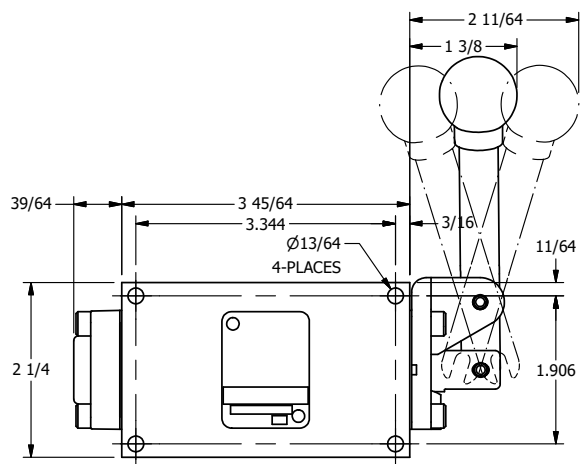

4

3

2

1

**AAA**  
PRODUCTS  
INTERNATIONAL

**AAA PRODUCTS  
INTERNATIONAL**  
7114 Harry Hines Blvd  
Dallas, TX 75235

TITLE: 1/4" SIDE PORT, LEVER, 3 POS,  
SPR CTR, LEVER SHFT, FLOAT CTR SPL,  
BENT LVR LFT, 90D LVR

DRAWING NO.:  
DIM\_HY2GBLR

THE INFORMATION CONTAINED WITHIN THIS DOCUMENT IS PROPRIETARY TO AAA PRODUCTS AND MAY NOT BE DISCLOSED WITHOUT PRIOR WRITTEN CONSENT

4

3

2

1

B

B