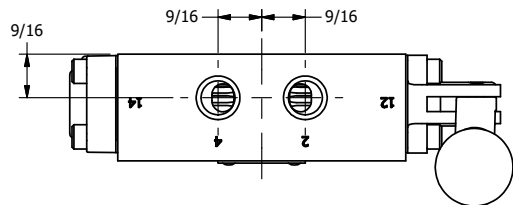

4

3

2

1

**AAA**  
PRODUCTS  
INTERNATIONAL

**AAA PRODUCTS  
INTERNATIONAL**  
7114 Harry Hines Blvd  
Dallas, TX 75235

TITLE: 1/4" SIDE PORT, LEVER, 3 POS,  
SPR CTR, LEVER SHFT, FLOAT CTR SPL,  
BENT LVR LFT, 90D LVR

DRAWING NO.:  
DIM\_HY2GBLR

THE INFORMATION CONTAINED WITHIN THIS DOCUMENT IS PROPRIETARY TO AAA PRODUCTS AND MAY NOT BE DISCLOSED WITHOUT PRIOR WRITTEN CONSENT

4

3

2

1

B

B