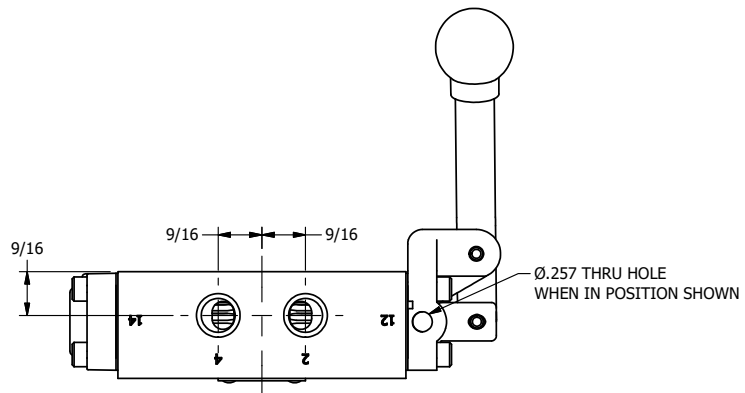

4

3

2

1

B

B

A

A

4

3

2

1

AAA
PRODUCTS
INTERNATIONAL

**AAA PRODUCTS
INTERNATIONAL**
7114 Harry Hines Blvd
Dallas, TX 75235

TITLE: 1/4" SIDE PORT, LEVER, 3 POS,
SPR FLOAT CTR,
BNT LVR LEFT, LOCKOUT B, 180D LVR

DRAWING NO.:
DIM_HY2GBLL0T

THE INFORMATION CONTAINED WITHIN THIS DOCUMENT IS PROPRIETARY TO AAA PRODUCTS AND MAY NOT BE DISCLOSED WITHOUT PRIOR WRITTEN CONSENT