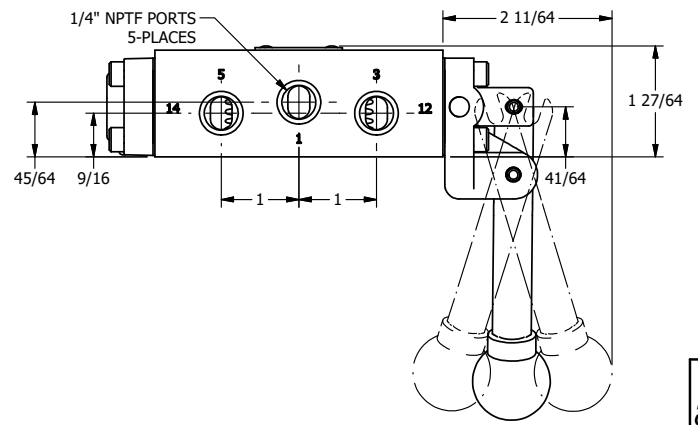

4

3

2

1

B

B

A

A

4

3

2

1

AAA
PRODUCTS
INTERNATIONAL

**AAA PRODUCTS
INTERNATIONAL**
7114 Harry Hines Blvd
Dallas, TX 75235

TITLE: 1/4" SIDE PORT, LEVER, 3 POS,
SPR FLOAT CTR,
BNT LVR LEFT, LOCKOUT B, 180D LVR

DRAWING NO.:
DIM_HY2GBLL0T

THE INFORMATION CONTAINED WITHIN THIS DOCUMENT IS PROPRIETARY TO AAA PRODUCTS AND MAY NOT BE DISCLOSED WITHOUT PRIOR WRITTEN CONSENT