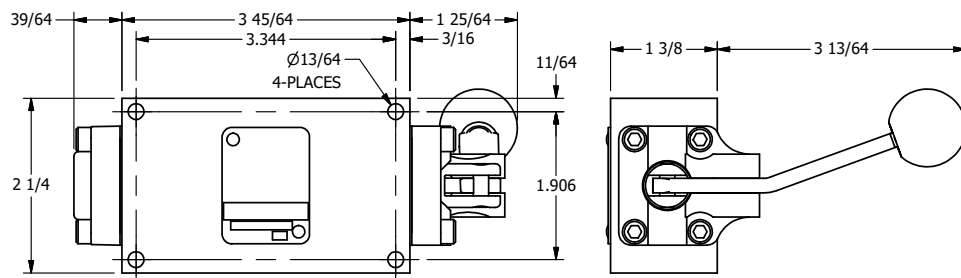

4

3

2

1

B

B

A

A

4

3

2

1

AAA
PRODUCTS
INTERNATIONAL

**AAA PRODUCTS
INTERNATIONAL**
7114 Harry Hines Blvd
Dallas, TX 75235

TITLE: 1/4" SIDE PORT, LEVER, 3 POS,
SPR FLOAT CTR,
BNT LVR LFT, RED KNOB, 180D LVR

DRAWING NO.:
DIM_HY2GBLJT

THE INFORMATION CONTAINED WITHIN THIS DOCUMENT IS PROPRIETARY TO AAA PRODUCTS AND MAY NOT BE DISCLOSED WITHOUT PRIOR WRITTEN CONSENT