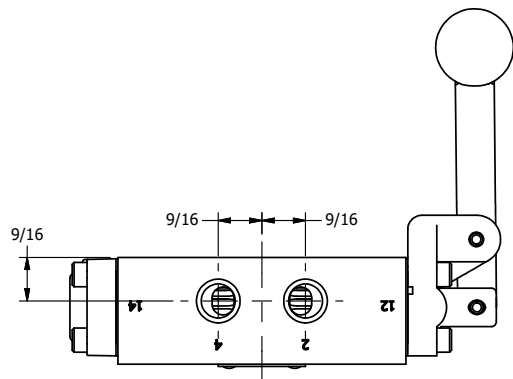

4

3

2

1

B

B

A

A

4

3

2

1

AAA
PRODUCTS
INTERNATIONAL

**AAA PRODUCTS
INTERNATIONAL**
7114 Harry Hines Blvd
Dallas, TX 75235

TITLE: 1/4" SIDE PORT, LEVER, 3 POS,
SPR FLOAT CTR,
BNT LVR LFT, RED KNOB, 180D LVR

DRAWING NO.:
DIM_HY2GBLJT

THE INFORMATION CONTAINED WITHIN THIS DOCUMENT IS PROPRIETARY TO AAA PRODUCTS AND MAY NOT BE DISCLOSED WITHOUT PRIOR WRITTEN CONSENT