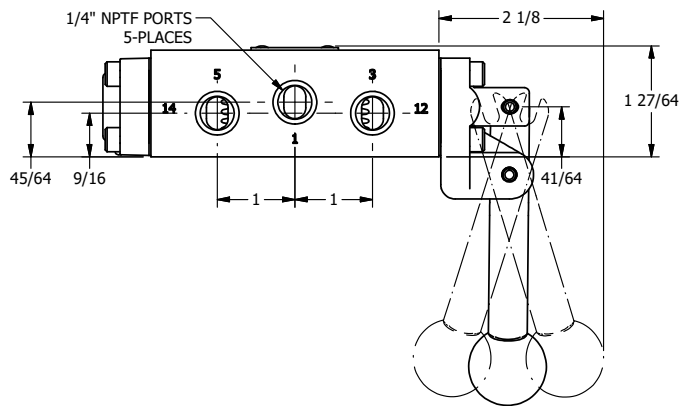

4

3

2

1

B

B

A

A

4

3

2

1

AAA
PRODUCTS
INTERNATIONAL

**AAA PRODUCTS
INTERNATIONAL**
7114 Harry Hines Blvd
Dallas, TX 75235

TITLE: 1/4" SIDE PORT, LEVER, 3 POS,
SPR FLOAT CTR,
BNT LVR LFT, RED KNOB, 180D LVR

DRAWING NO.:
DIM_HY2GBLJT

THE INFORMATION CONTAINED WITHIN THIS DOCUMENT IS PROPRIETARY TO AAA PRODUCTS AND MAY NOT BE DISCLOSED WITHOUT PRIOR WRITTEN CONSENT