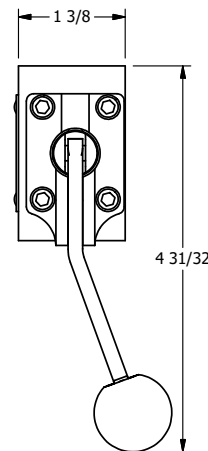

4

3

2

1

AAA
PRODUCTS
INTERNATIONAL
7114 Harry Hines Blvd
Dallas, TX 75235

TITLE: 1/4" SIDE PORT, LEVER, 3 POS,
SPR FLOAT CTR,
BNT LVR LFT, RED KNOB, 270D LVR

DRAWING NO.:
DIM_HY2GBLJRT

THE INFORMATION CONTAINED WITHIN THIS DOCUMENT IS PROPRIETARY TO AAA PRODUCTS AND MAY NOT BE DISCLOSED WITHOUT PRIOR WRITTEN CONSENT

4

3

2

1

B

B

A

A