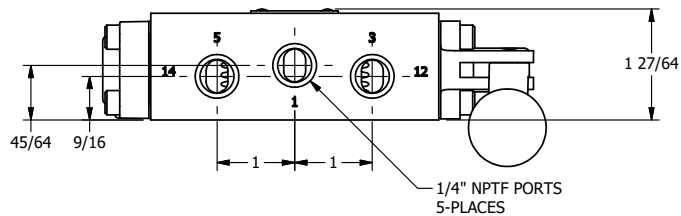

4

3

2

1

AAA
PRODUCTS
INTERNATIONAL
7114 Harry Hines Blvd
Dallas, TX 75235

TITLE: 1/4" SIDE PORT, LEVER, 3 POS,
SPR FLOAT CTR,
BNT LVR LFT, RED KNOB, 270D LVR

DRAWING NO.:
DIM_HY2GBLJRT

THE INFORMATION CONTAINED WITHIN THIS DOCUMENT IS PROPRIETARY TO AAA PRODUCTS AND MAY NOT BE DISCLOSED WITHOUT PRIOR WRITTEN CONSENT