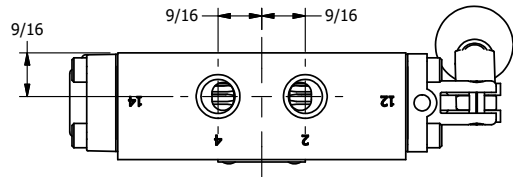

4

3

2

1

AAA
PRODUCTS
INTERNATIONAL
7114 Harry Hines Blvd
Dallas, TX 75235

TITLE: 1/4" SIDE PORT, LEVER, 3 POS,
SPR FLOAT CTR,
BNT LVR LFT, RED KNOB, 270D LVR

DRAWING NO.:
DIM_HY2GBLJRT

THE INFORMATION CONTAINED WITHIN THIS DOCUMENT IS PROPRIETARY TO AAA PRODUCTS AND MAY NOT BE DISCLOSED WITHOUT PRIOR WRITTEN CONSENT