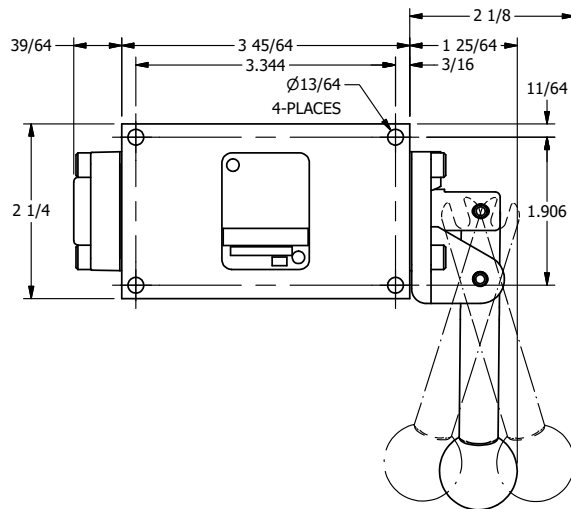

4

3

2

1

AAA
PRODUCTS
INTERNATIONAL
7114 Harry Hines Blvd
Dallas, TX 75235

TITLE: 1/4" SIDE PORT, LEVER, 3 POS,
SPR FLOAT CTR,
BNT LVR LFT, RED KNOB, 270D LVR

DRAWING NO.:
DIM_HY2GBLJRT

THE INFORMATION CONTAINED WITHIN THIS DOCUMENT IS PROPRIETARY TO AAA PRODUCTS AND MAY NOT BE DISCLOSED WITHOUT PRIOR WRITTEN CONSENT