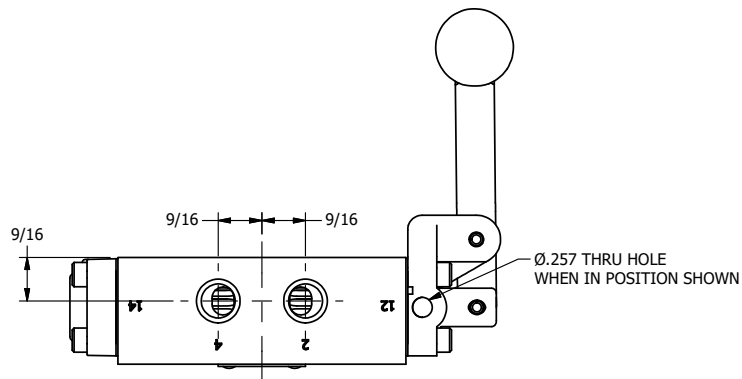

4

3

2

1

B

B

AAA
PRODUCTS
INTERNATIONAL

**AAA PRODUCTS
INTERNATIONAL**
7114 Harry Hines Blvd
Dallas, TX 75235

TITLE: 1/4" SIDE PORT, LEVER, 3 POS,
SPR FLOAT CTR, BNT LVR LFT,
RED KNOB, LOCKOUT B, 180D LVR

DRAWING NO.:
DIM_HY2GBLJLOT

4

3

2

1

A

A

THE INFORMATION CONTAINED WITHIN THIS DOCUMENT IS PROPRIETARY TO AAA PRODUCTS AND MAY NOT BE DISCLOSED WITHOUT PRIOR WRITTEN CONSENT