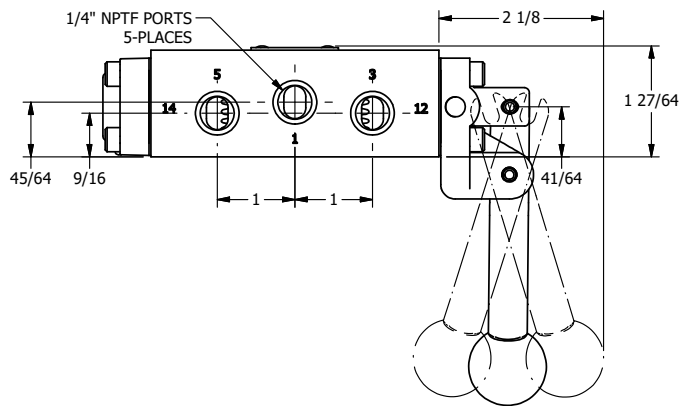

4

3

2

1

B

B

AAA
PRODUCTS
INTERNATIONAL

**AAA PRODUCTS
INTERNATIONAL**
7114 Harry Hines Blvd
Dallas, TX 75235

TITLE: 1/4" SIDE PORT, LEVER, 3 POS,
SPR FLOAT CTR, BNT LVR LFT,
RED KNOB, LOCKOUT B, 180D LVR

DRAWING NO.:
DIM_HY2GBLJLOT

4

3

2

1

A

A

THE INFORMATION CONTAINED WITHIN THIS DOCUMENT IS PROPRIETARY TO AAA PRODUCTS AND MAY NOT BE DISCLOSED WITHOUT PRIOR WRITTEN CONSENT