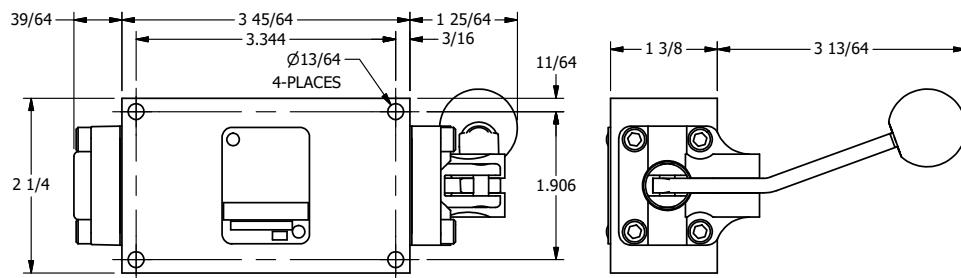

4

3

2

1

B

B

AAA
PRODUCTS
INTERNATIONAL

**AAA PRODUCTS
INTERNATIONAL**
7114 Harry Hines Blvd
Dallas, TX 75235

TITLE: 1/4" SIDE PORT, LEVER, 3 POS,
SPR FLOAT CTR, BNT LVR LFT,
RED KNOB, LOCKOUT B, 180D LVR

DRAWING NO.:
DIM_HY2GBLJLOT

4

3

2

1

A

A

THE INFORMATION CONTAINED WITHIN THIS DOCUMENT IS PROPRIETARY TO AAA PRODUCTS AND MAY NOT BE DISCLOSED WITHOUT PRIOR WRITTEN CONSENT