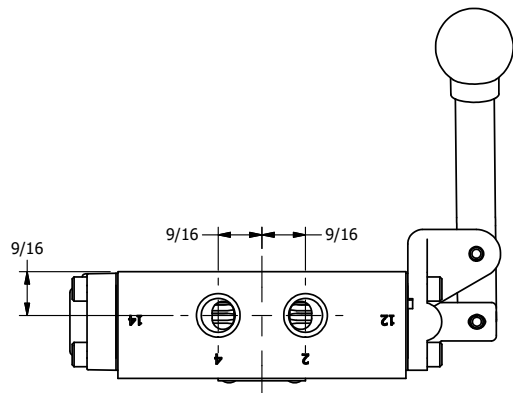

4

3

2

1

B

B

A

A

4

3

2

1

AAA
PRODUCTS
INTERNATIONAL

AAA PRODUCTS INTERNATIONAL
7114 Harry Hines Blvd
Dallas, TX 75235

TITLE: 1/4" SIDE PORT, LEVER, 3 POS,
SPR FLOAT CTR,
BNT LVR LFT, HVY DTY, 90D LVR

DRAWING NO.:
DIM_HY2GBLHT

THE INFORMATION CONTAINED WITHIN THIS DOCUMENT IS PROPRIETARY TO AAA PRODUCTS AND MAY NOT BE DISCLOSED WITHOUT PRIOR WRITTEN CONSENT