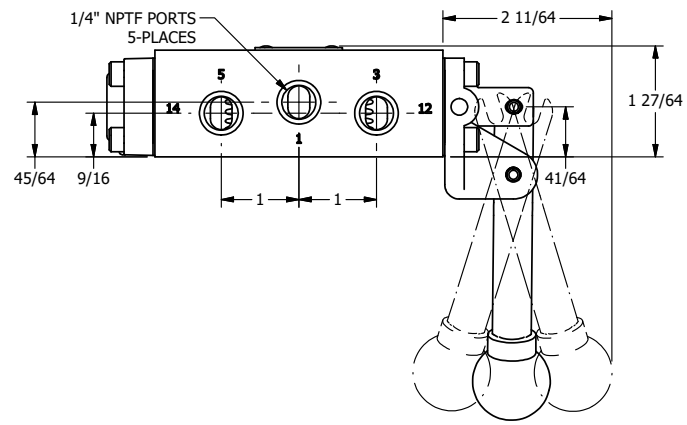

4

3

2

1

B

B

A

A

4

3

2

1

AAA
PRODUCTS
INTERNATIONAL

AAA PRODUCTS INTERNATIONAL
7114 Harry Hines Blvd
Dallas, TX 75235

TITLE: 1/4" SIDE PORT, LEVER, 3 POS,
SPR FLOAT CTR,
BNT LVR LFT, HVY DTY, 90D LVR

DRAWING NO.:
DIM_HY2GBLHT

THE INFORMATION CONTAINED WITHIN THIS DOCUMENT IS PROPRIETARY TO AAA PRODUCTS AND MAY NOT BE DISCLOSED WITHOUT PRIOR WRITTEN CONSENT