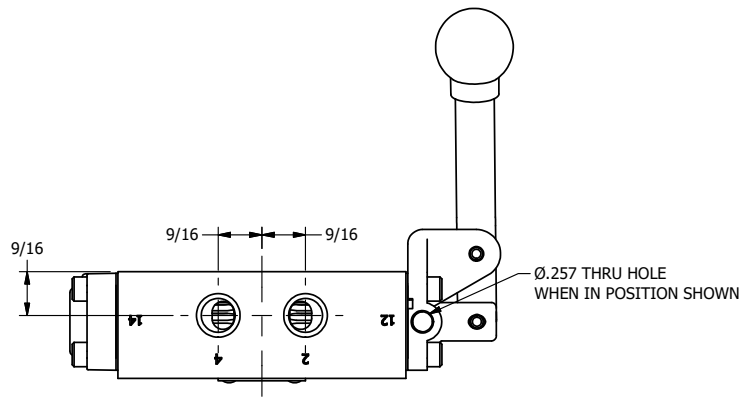

4

3

2

1

B

B

AAA
PRODUCTS
INTERNATIONAL

**AAA PRODUCTS
INTERNATIONAL**
7114 Harry Hines Blvd
Dallas, TX 75235

TITLE: 1/4" SIDE PORT, LEVER, 3 POS,
SPR FLOAT CTR, BNT LVR LFT,
HVY DTY, LOCKOUT B, 180D LVR

DRAWING NO.:
DIM_HY2GBLHLOT

4

3

2

1

A

A

THE INFORMATION CONTAINED WITHIN THIS DOCUMENT IS PROPRIETARY TO AAA PRODUCTS AND MAY NOT BE DISCLOSED WITHOUT PRIOR WRITTEN CONSENT