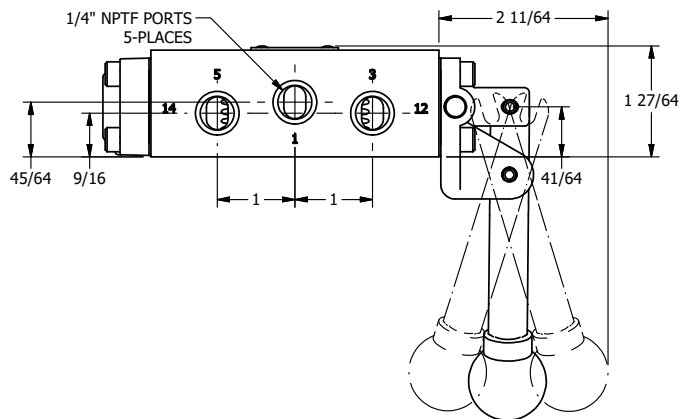

4

3

2

1

B

B

AAA
PRODUCTS
INTERNATIONAL

**AAA PRODUCTS
INTERNATIONAL**
7114 Harry Hines Blvd
Dallas, TX 75235

TITLE: 1/4" SIDE PORT, LEVER, 3 POS,
SPR FLOAT CTR, BNT LVR LFT,
HVY DTY, LOCKOUT B, 180D LVR

DRAWING NO.:
DIM_HY2GBLHLOT

4

3

2

1

A

A

THE INFORMATION CONTAINED WITHIN THIS DOCUMENT IS PROPRIETARY TO AAA PRODUCTS AND MAY NOT BE DISCLOSED WITHOUT PRIOR WRITTEN CONSENT