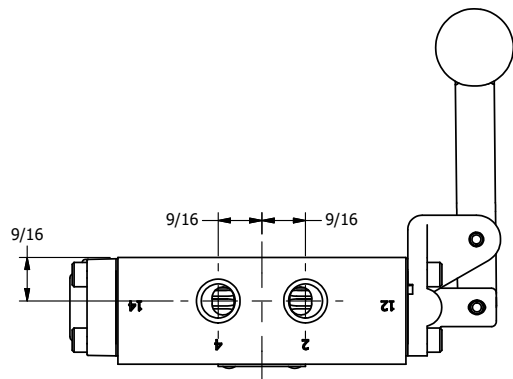

4

3

2

1

B

B

A

A

AAA
PRODUCTS
INTERNATIONAL

**AAA PRODUCTS
INTERNATIONAL**
7114 Harry Hines Blvd
Dallas, TX 75235

TITLE: 1/4" SIDE PORT, LEVER, 3 POS,
SPR FLOAT CTR, BNT LVR LFT,
HVY DTY, RED KNOB, 180D LVR

DRAWING NO.:
DIM_HY2GBLHJT

4

3

2

1

A

A

↑

THE INFORMATION CONTAINED WITHIN THIS DOCUMENT IS PROPRIETARY TO AAA PRODUCTS AND MAY NOT BE DISCLOSED WITHOUT PRIOR WRITTEN CONSENT