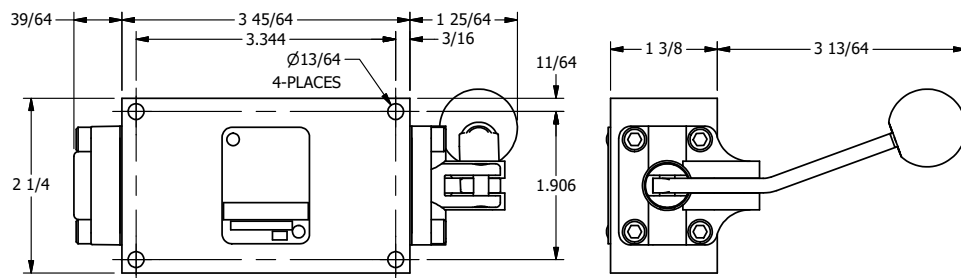

4

3

2

1

B

B

A

A

AAA
PRODUCTS
INTERNATIONAL

**AAA PRODUCTS
INTERNATIONAL**
7114 Harry Hines Blvd
Dallas, TX 75235

TITLE: 1/4" SIDE PORT, LEVER, 3 POS,
SPR FLOAT CTR, BNT LVR LFT,
HVY DTY, RED KNOB, 180D LVR

DRAWING NO.:
DIM_HY2GBLHJT

4

3

2

1

A

A

↑

THE INFORMATION CONTAINED WITHIN THIS DOCUMENT IS PROPRIETARY TO AAA PRODUCTS AND MAY NOT BE DISCLOSED WITHOUT PRIOR WRITTEN CONSENT