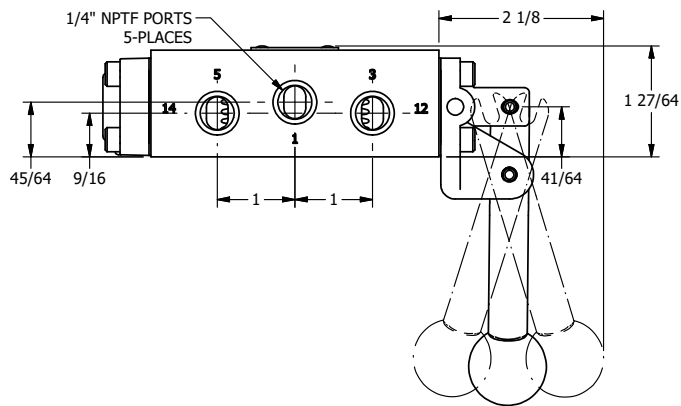

AAA
PRODUCTS
INTERNATIONAL

**AAA PRODUCTS
INTERNATIONAL**
7114 Harry Hines Blvd
Dallas, TX 75235

TITLE: 1/4" SIDE PORT, LEVER, 3 POS,
SPR FLOAT CTR, BNT LVR LFT,
HVY DTY, RED KNOB, 180D LVR

DRAWING NO.:
DIM_HY2GBLHJT