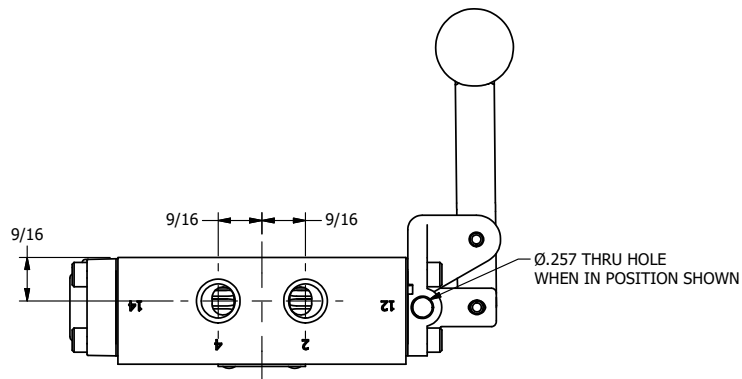

4

3

2

1

B

B

AAA
PRODUCTS
INTERNATIONAL

**AAA PRODUCTS
INTERNATIONAL**
7114 Harry Hines Blvd
Dallas, TX 75235

TITLE: 1/4" SIDE PORT, LEVER, 3 POS,
SPR FLOAT CTR, BNT LVR LFT, HVY DTY,
RED KNOB, LOCKOUT B, 180D LVR

DRAWING NO.:
DIM_HY2GBLHJLOT

THE INFORMATION CONTAINED WITHIN THIS DOCUMENT IS PROPRIETARY TO AAA PRODUCTS AND MAY NOT BE DISCLOSED WITHOUT PRIOR WRITTEN CONSENT

4

3

2

1

A

A