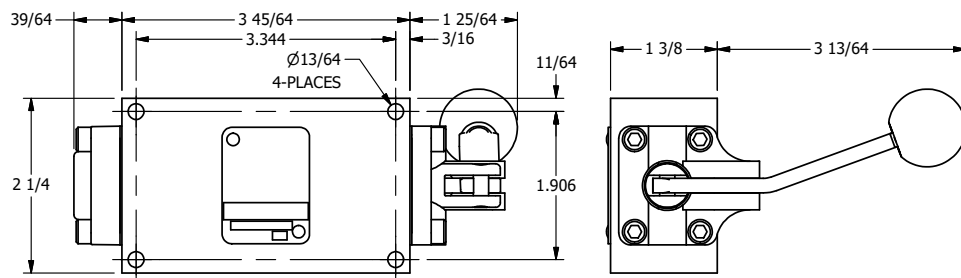

4

3

2

1

B

B

AAA
PRODUCTS
INTERNATIONAL

**AAA PRODUCTS
INTERNATIONAL**
7114 Harry Hines Blvd
Dallas, TX 75235

TITLE: 1/4" SIDE PORT, LEVER, 3 POS,
SPR FLOAT CTR, BNT LVR LFT, HVY DTY,
RED KNOB, LOCKOUT B, 180D LVR

DRAWING NO.:
DIM_HY2GBLHJLOT

THE INFORMATION CONTAINED WITHIN THIS DOCUMENT IS PROPRIETARY TO AAA PRODUCTS AND MAY NOT BE DISCLOSED WITHOUT PRIOR WRITTEN CONSENT

4

3

2

1

A

A