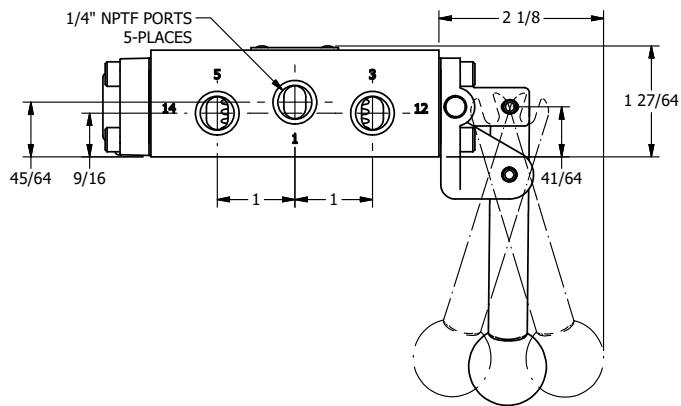

4

3

2

1

B

B

AAA
PRODUCTS
INTERNATIONAL

**AAA PRODUCTS
INTERNATIONAL**
7114 Harry Hines Blvd
Dallas, TX 75235

TITLE: 1/4" SIDE PORT, LEVER, 3 POS,
SPR FLOAT CTR, BNT LVR LFT, HVY DTY,
RED KNOB, LOCKOUT B, 180D LVR

DRAWING NO.:
DIM_HY2GBLHJLOT

THE INFORMATION CONTAINED WITHIN THIS DOCUMENT IS PROPRIETARY TO AAA PRODUCTS AND MAY NOT BE DISCLOSED WITHOUT PRIOR WRITTEN CONSENT

4

3

2

1

A

A