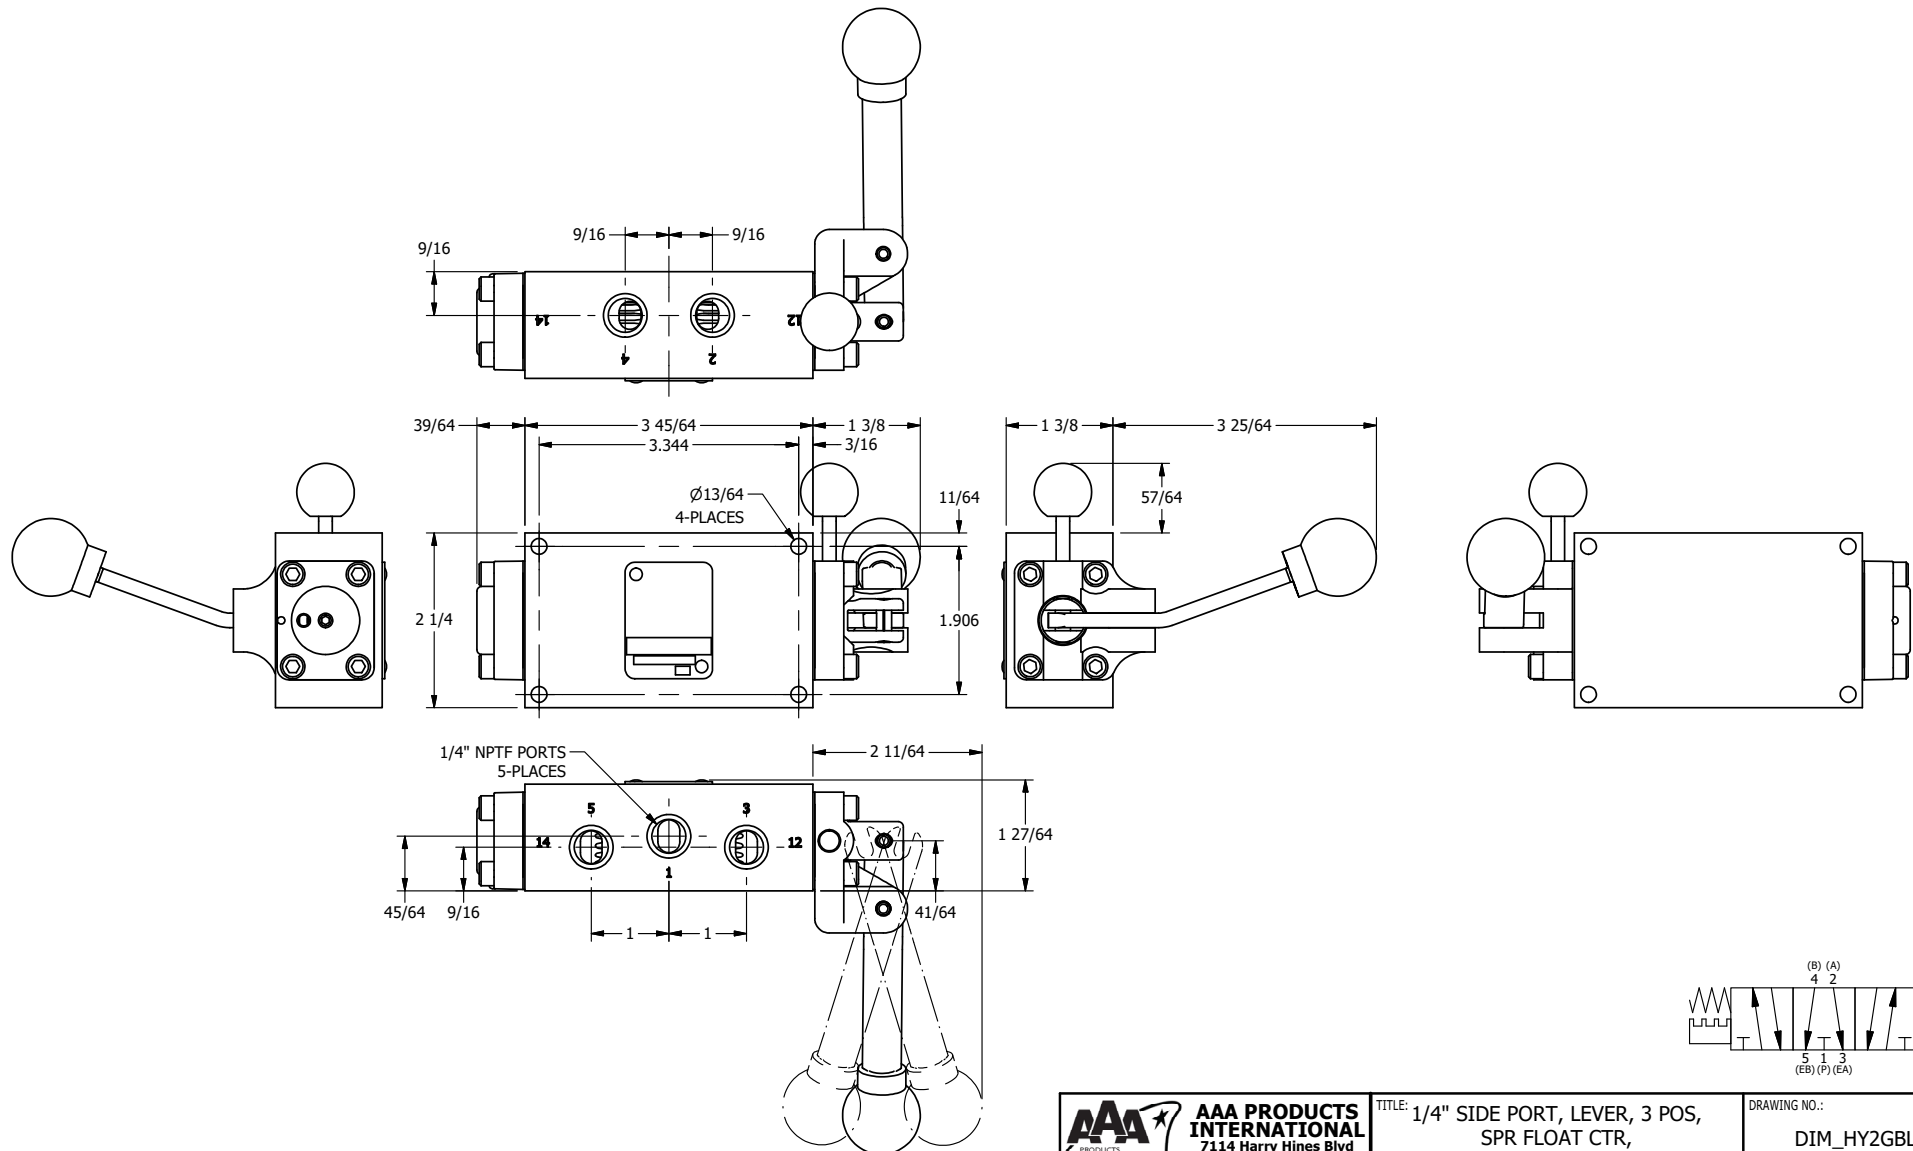

AAA
PRODUCTS
INTERNATIONAL

**AAA PRODUCTS
INTERNATIONAL**
7114 Harry Hines Blvd
Dallas, TX 75235

TITLE: 1/4" SIDE PORT, LEVER, 3 POS,
SPR FLOAT CTR,
BNT LVR LFT, PINLOCK ABC, 90D LVR

DRAWING NO.:
DIM_HY2GBLET