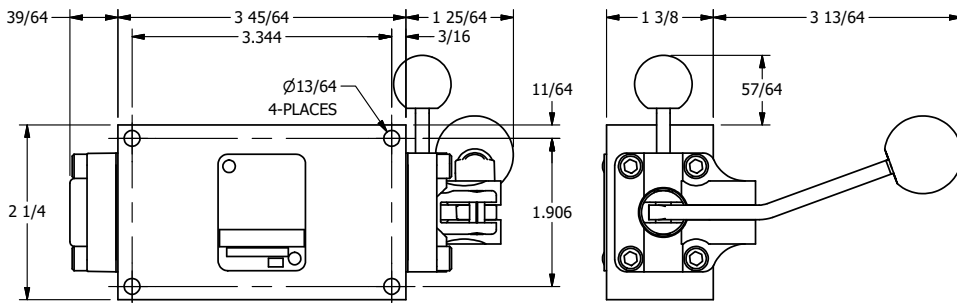

4

3

2

1

B

B

A

A

4

3

2

1

AAA
PRODUCTS
INTERNATIONAL

AAA PRODUCTS INTERNATIONAL
7114 Harry Hines Blvd
Dallas, TX 75235

TITLE: 1/4" SIDE PORT, LEVER, 3 POS,
SPR FLOAT CTR, BNT LVR LFT,
PINLOCK ABC, RED KNOB, 180D LVR

DRAWING NO.:
DIM_HY2GBLEJT

THE INFORMATION CONTAINED WITHIN THIS DOCUMENT IS PROPRIETARY TO AAA PRODUCTS AND MAY NOT BE DISCLOSED WITHOUT PRIOR WRITTEN CONSENT