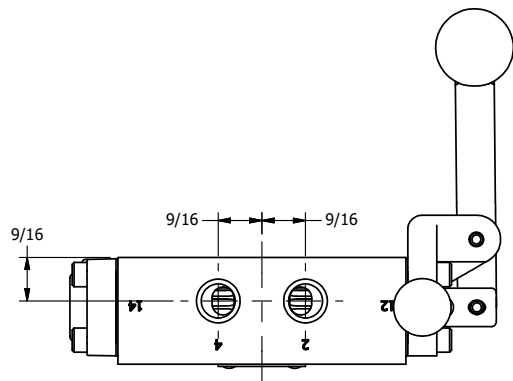

4

3

2

1

B

B

A

A

4

3

2

1

AAA
PRODUCTS
INTERNATIONAL

AAA PRODUCTS INTERNATIONAL
7114 Harry Hines Blvd
Dallas, TX 75235

TITLE: 1/4" SIDE PORT, LEVER, 3 POS,
SPR FLOAT CTR, BNT LVR LFT,
PINLOCK ABC, RED KNOB, 180D LVR

DRAWING NO.:
DIM_HY2GBLEJT

THE INFORMATION CONTAINED WITHIN THIS DOCUMENT IS PROPRIETARY TO AAA PRODUCTS AND MAY NOT BE DISCLOSED WITHOUT PRIOR WRITTEN CONSENT