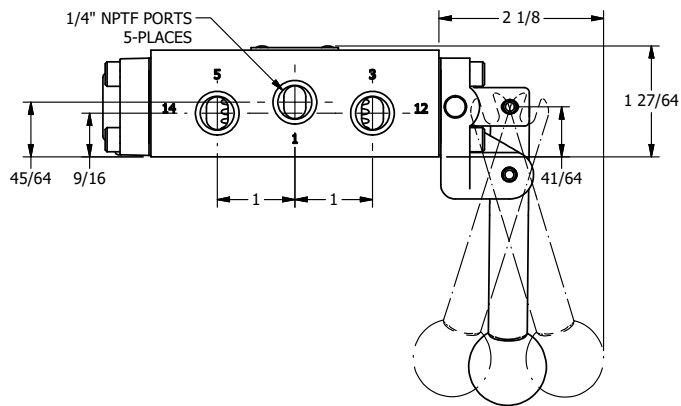

4

3

2

1

B

B

A

A

4

3

2

1

AAA
PRODUCTS
INTERNATIONAL

AAA PRODUCTS INTERNATIONAL
7114 Harry Hines Blvd
Dallas, TX 75235

TITLE: 1/4" SIDE PORT, LEVER, 3 POS,
SPR FLOAT CTR, BNT LVR LFT,
PINLOCK ABC, RED KNOB, 180D LVR

DRAWING NO.:
DIM_HY2GBLEJT

THE INFORMATION CONTAINED WITHIN THIS DOCUMENT IS PROPRIETARY TO AAA PRODUCTS AND MAY NOT BE DISCLOSED WITHOUT PRIOR WRITTEN CONSENT