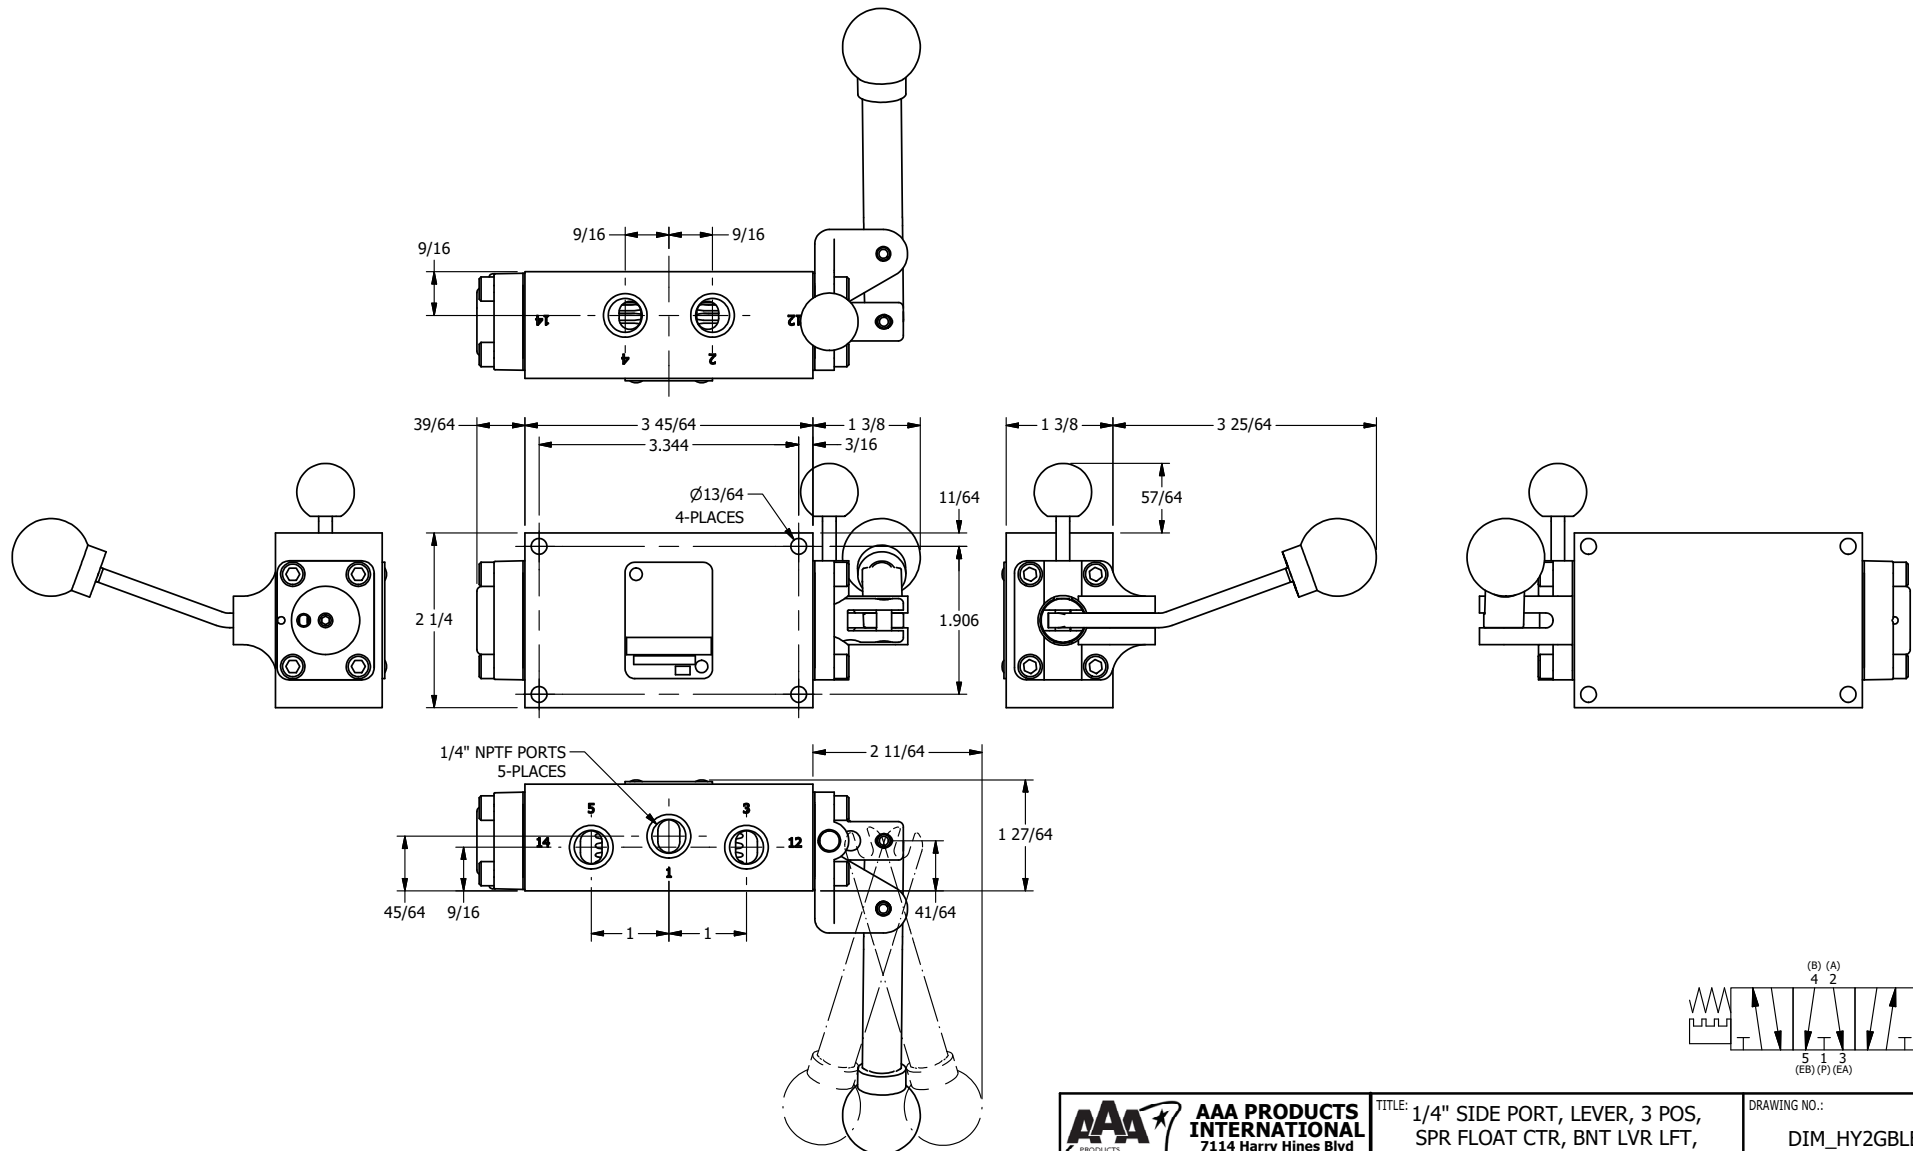

AAA
PRODUCTS
INTERNATIONAL

**AAA PRODUCTS
INTERNATIONAL**
7114 Harry Hines Blvd
Dallas, TX 75235

TITLE: 1/4" SIDE PORT, LEVER, 3 POS,
SPR FLOAT CTR, BNT LVR LFT,
PINLOCK ABC, HVY DTY, 180D LVR

DRAWING NO.:
DIM_HY2GBLEHT