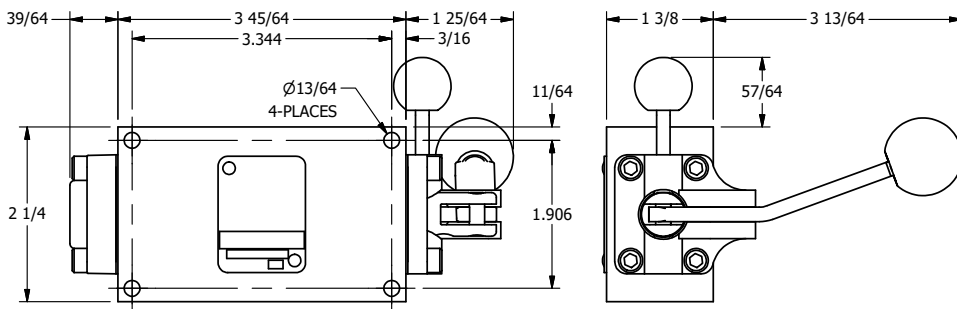

AAA
PRODUCTS
INTERNATIONAL

AAA PRODUCTS INTERNATIONAL
7114 Harry Hines Blvd
Dallas, TX 75235

TITLE: 1/4" SIDE PORT, LEVER, 3 POS,
SPR FLOAT CTR, BNT LVR LFT, HVY DTY,
PINLOCK ABC, RED KNOB, 180D LVR

DRAWING NO.:
DIM_HY2GBLEHJT