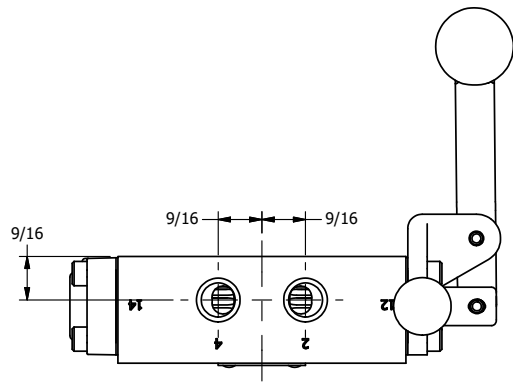

AAA
PRODUCTS
INTERNATIONAL

AAA PRODUCTS INTERNATIONAL
7114 Harry Hines Blvd
Dallas, TX 75235

TITLE: 1/4" SIDE PORT, LEVER, 3 POS,
SPR FLOAT CTR, BNT LVR LFT, HVY DTY,
PINLOCK ABC, RED KNOB, 180D LVR

DRAWING NO.:
DIM_HY2GBLEHJT