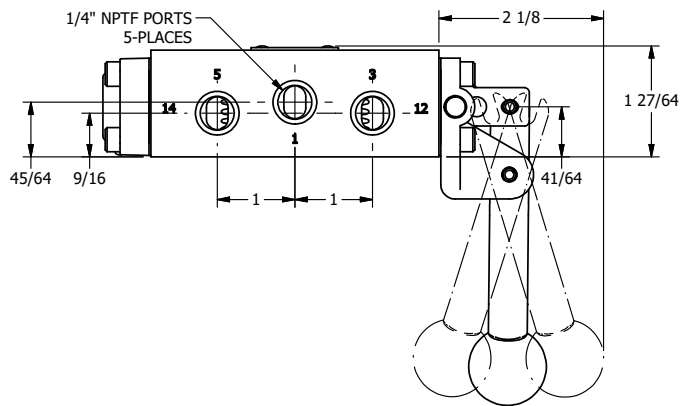

AAA
PRODUCTS
INTERNATIONAL

AAA PRODUCTS INTERNATIONAL
7114 Harry Hines Blvd
Dallas, TX 75235

TITLE: 1/4" SIDE PORT, LEVER, 3 POS,
SPR FLOAT CTR, BNT LVR LFT, HVY DTY,
PINLOCK ABC, RED KNOB, 180D LVR

DRAWING NO.:
DIM_HY2GBLEHJT