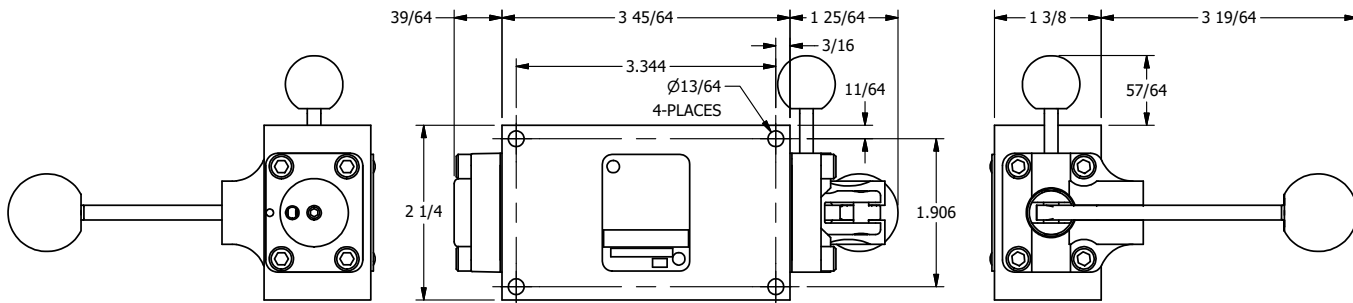

4

3

2

1

B

B

A

A

4

3

2

1

AAA
PRODUCTS
INTERNATIONAL

AAA PRODUCTS INTERNATIONAL
7114 Harry Hines Blvd
Dallas, TX 75235

TITLE: 1/4" SIDE PORT, LEVER, 3 POS,
SPR CLSD CTR,
PINLOCK ABC, RED KNOB, 180D LVR

DRAWING NO.:
DIM_HY2EJT

THE INFORMATION CONTAINED WITHIN THIS DOCUMENT IS PROPRIETARY TO AAA PRODUCTS AND MAY NOT BE DISCLOSED WITHOUT PRIOR WRITTEN CONSENT