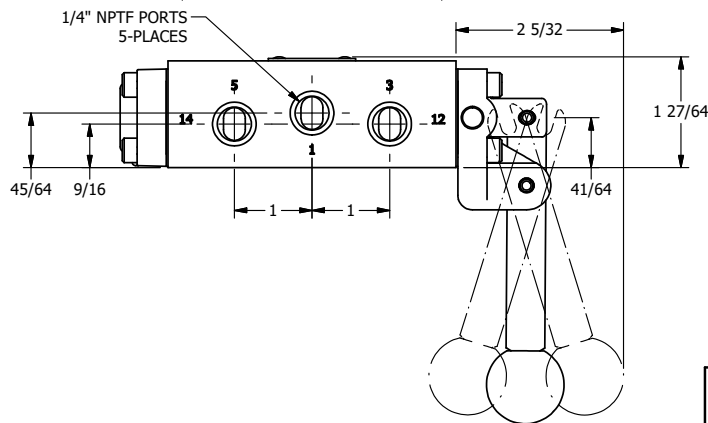

4

3

2

1

B

B

A

A

4

3

2

1

AAA
PRODUCTS
INTERNATIONAL

AAA PRODUCTS INTERNATIONAL
7114 Harry Hines Blvd
Dallas, TX 75235

TITLE: 1/4" SIDE PORT, LEVER, 3 POS,
SPR CLSD CTR,
PINLOCK ABC, RED KNOB, 180D LVR

DRAWING NO.:
DIM_HY2EJT

THE INFORMATION CONTAINED WITHIN THIS DOCUMENT IS PROPRIETARY TO AAA PRODUCTS AND MAY NOT BE DISCLOSED WITHOUT PRIOR WRITTEN CONSENT