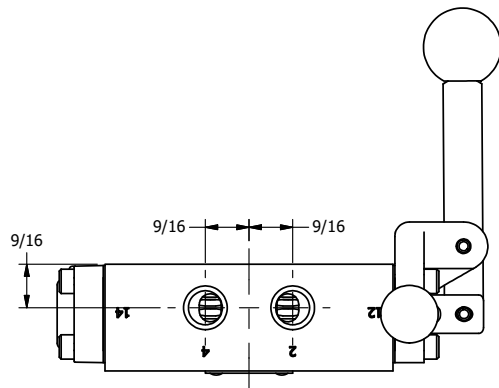

4

3

2

1

B

B

A

A

4

3

2

1

AAA
PRODUCTS
INTERNATIONAL

AAA PRODUCTS INTERNATIONAL
7114 Harry Hines Blvd
Dallas, TX 75235

TITLE: 1/4" SIDE PORT, LEVER, 3 POS,
SPR CLSD CTR,
PINLOCK ABC, RED KNOB, 180D LVR

DRAWING NO.:
DIM_HY2EJT

THE INFORMATION CONTAINED WITHIN THIS DOCUMENT IS PROPRIETARY TO AAA PRODUCTS AND MAY NOT BE DISCLOSED WITHOUT PRIOR WRITTEN CONSENT