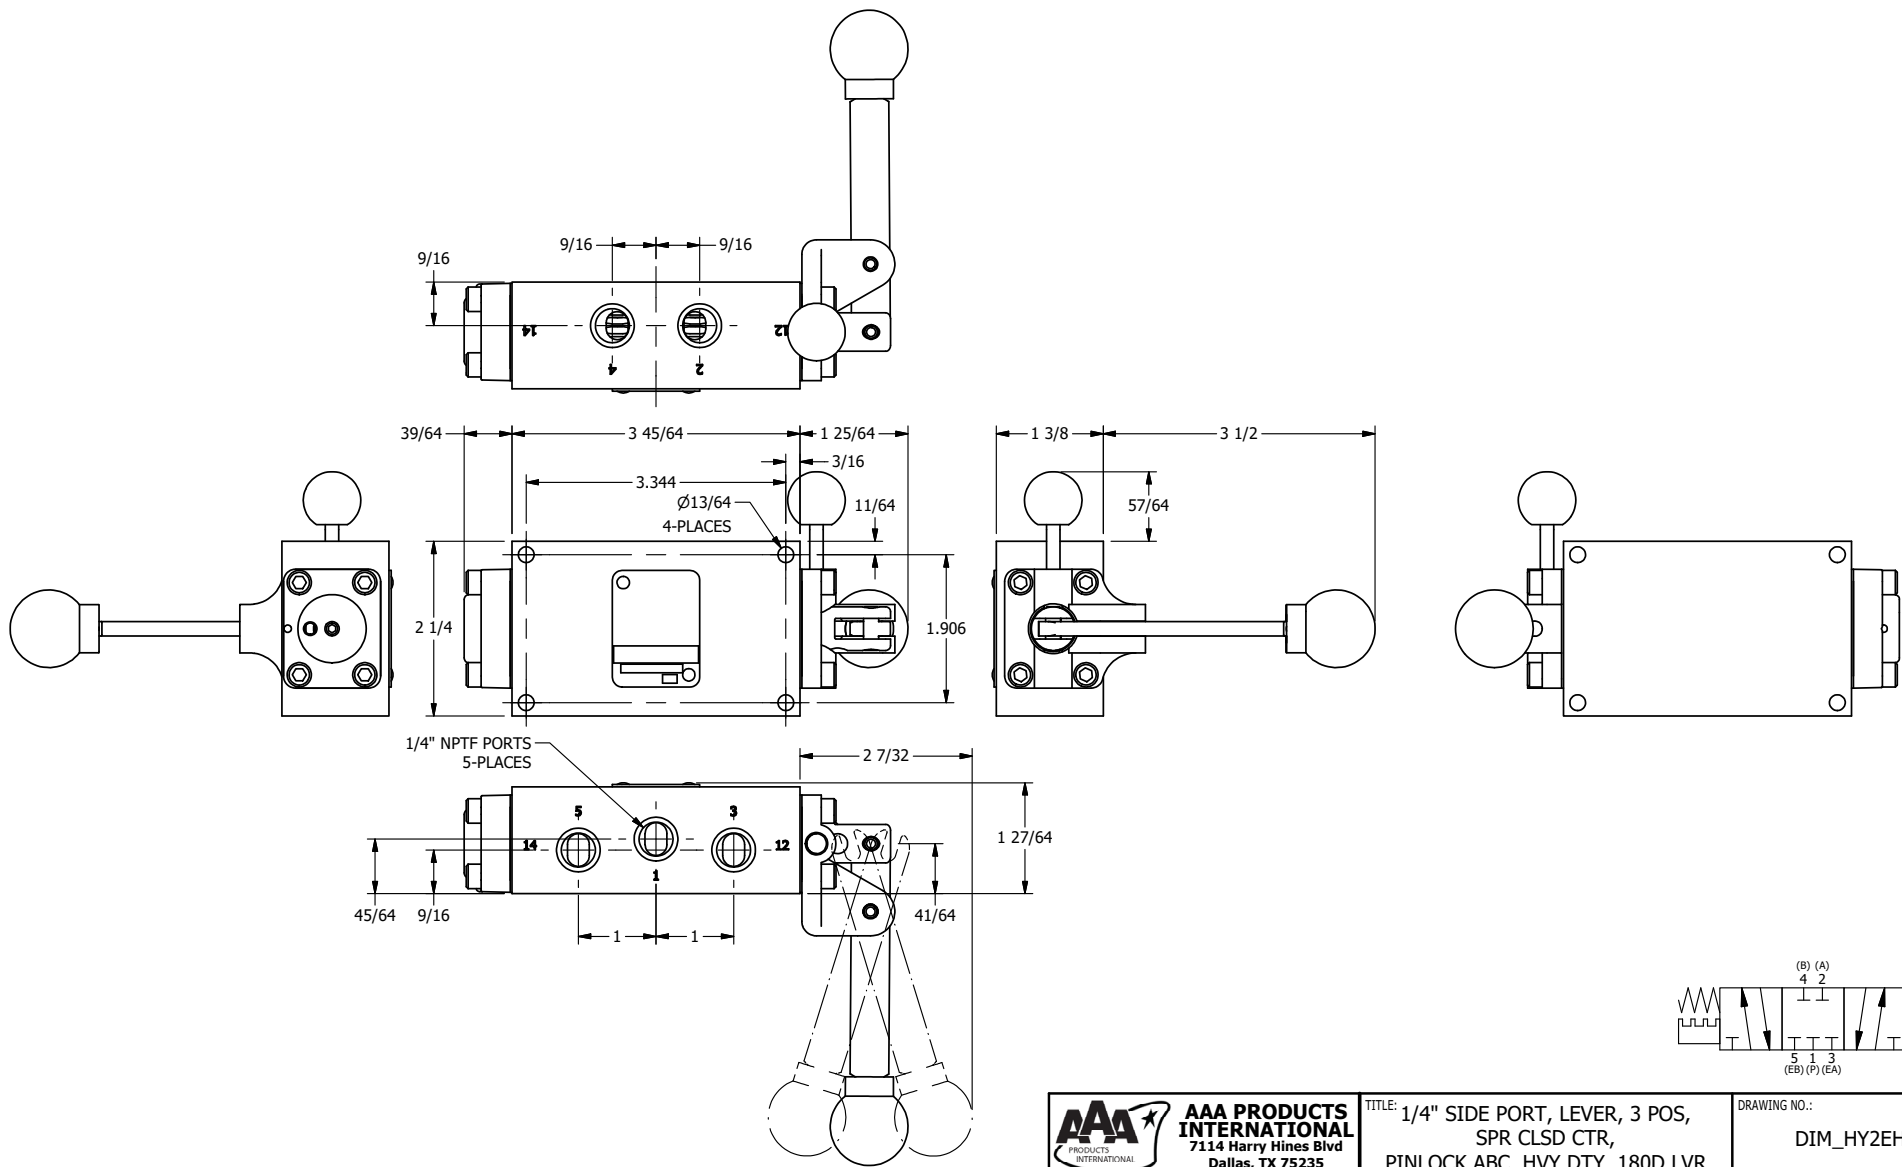

AAA
PRODUCTS
INTERNATIONAL

**AAA PRODUCTS
INTERNATIONAL**
7114 Harry Hines Blvd
Dallas, TX 75235

TITLE: 1/4" SIDE PORT, LEVER, 3 POS,
SPR CLSD CTR,
PINLOCK ABC, HVY DTY, 180D LVR

DRAWING NO.:
DIM_HY2EHT

THE INFORMATION CONTAINED WITHIN THIS DOCUMENT IS PROPRIETARY TO AAA PRODUCTS AND MAY NOT BE DISCLOSED WITHOUT PRIOR WRITTEN CONSENT