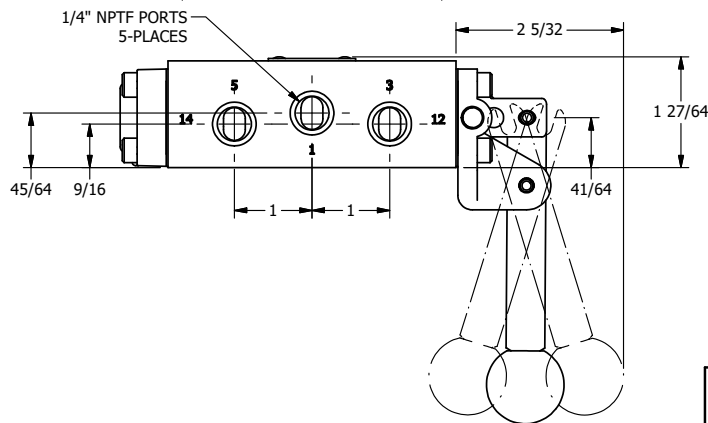

4

3

2

1

B

B

A

A

4

3

2

1

AAA
PRODUCTS
INTERNATIONAL

**AAA PRODUCTS
INTERNATIONAL**
7114 Harry Hines Blvd
Dallas, TX 75235

TITLE: 1/4" SIDE PORT, LEVER, 3 POS,
SPR CLSD CTR, PINLOCK ABC,
HVY DTY, RED KNOB, 180D LVR

DRAWING NO.:
DIM_HY2EHJT

THE INFORMATION CONTAINED WITHIN THIS DOCUMENT IS PROPRIETARY TO AAA PRODUCTS AND MAY NOT BE DISCLOSED WITHOUT PRIOR WRITTEN CONSENT