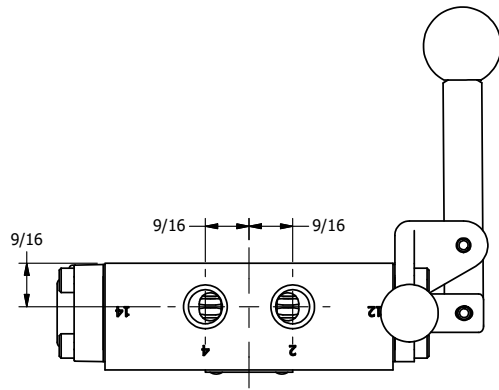

4

3

2

1

B

B

A

A

4

3

2

1

AAA
PRODUCTS
INTERNATIONAL

**AAA PRODUCTS
INTERNATIONAL**
7114 Harry Hines Blvd
Dallas, TX 75235

TITLE: 1/4" SIDE PORT, LEVER, 3 POS,
SPR CLSD CTR, PINLOCK ABC,
HVY DTY, RED KNOB, 180D LVR

DRAWING NO.:
DIM_HY2EHJT

THE INFORMATION CONTAINED WITHIN THIS DOCUMENT IS PROPRIETARY TO AAA PRODUCTS AND MAY NOT BE DISCLOSED WITHOUT PRIOR WRITTEN CONSENT