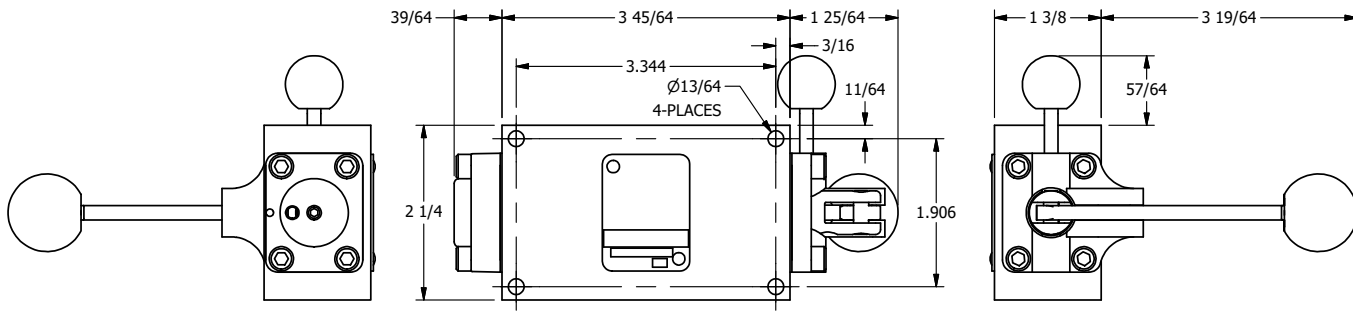

4

3

2

1

B

B

A

A

4

3

2

1

AAA
PRODUCTS
INTERNATIONAL

**AAA PRODUCTS
INTERNATIONAL**
7114 Harry Hines Blvd
Dallas, TX 75235

TITLE: 1/4" SIDE PORT, LEVER, 3 POS,
SPR CLSD CTR, PINLOCK ABC,
HVY DTY, RED KNOB, 180D LVR

DRAWING NO.:
DIM_HY2EHJT

THE INFORMATION CONTAINED WITHIN THIS DOCUMENT IS PROPRIETARY TO AAA PRODUCTS AND MAY NOT BE DISCLOSED WITHOUT PRIOR WRITTEN CONSENT