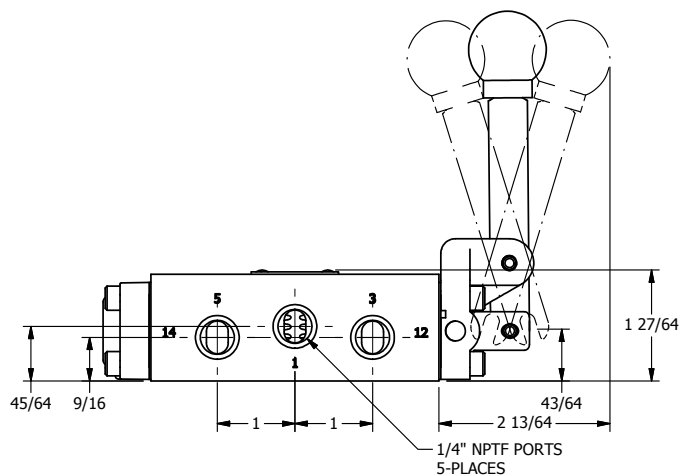

4

3

2

1

**AAA**  
PRODUCTS  
INTERNATIONAL

**AAA PRODUCTS  
INTERNATIONAL**  
7114 Harry Hines Blvd  
Dallas, TX 75235

TITLE: 1/4" SIDE PORT, LEVER, 3 POS,  
SPR CTR, LEVER SHFT, REGEN CTR SPL,  
LOCKOUT B

PART NO.:  
DIM\_HY2DLO