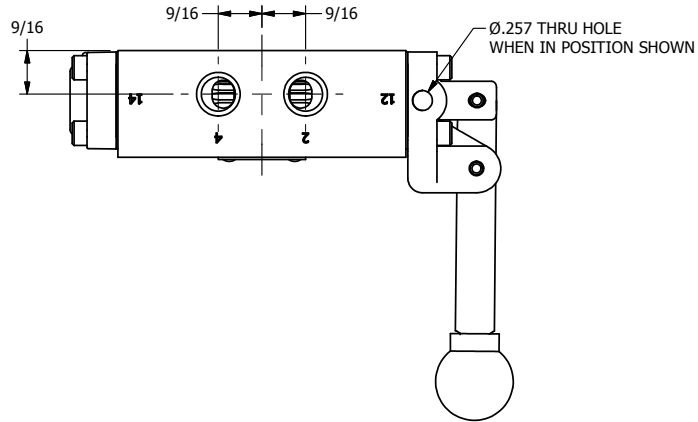

4

3

2

1

**AAA**  
PRODUCTS  
INTERNATIONAL

**AAA PRODUCTS  
INTERNATIONAL**  
7114 Harry Hines Blvd  
Dallas, TX 75235

TITLE: 1/4" SIDE PORT, LEVER, 3 POS,  
SPR CTR, LEVER SHFT, REGEN CTR SPL,  
LOCKOUT B

PART NO.:  
DIM\_HY2DLO