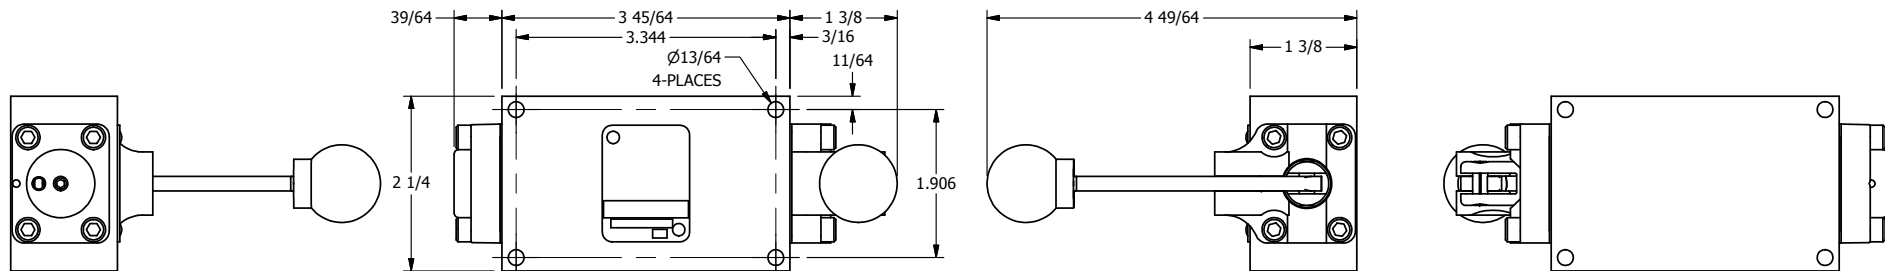

4

3

2

1

**AAA**  
PRODUCTS  
INTERNATIONAL

**AAA PRODUCTS  
INTERNATIONAL**  
7114 Harry Hines Blvd  
Dallas, TX 75235

TITLE: 1/4" SIDE PORT, LEVER, 3 POS,  
SPR CTR, LEVER SHFT, REGEN CTR SPL,  
LOCKOUT B

PART NO.:  
DIM\_HY2DLO