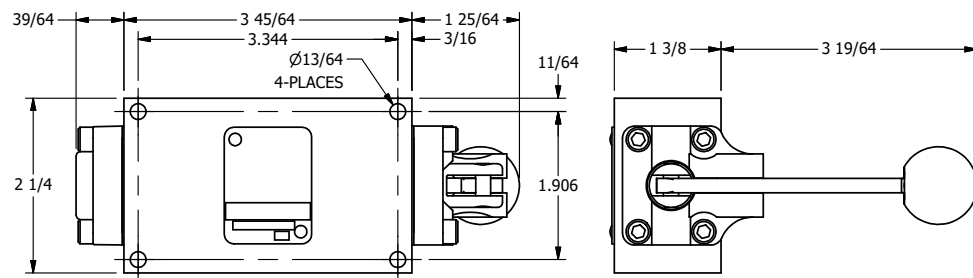

4

3

2

1

B

B

A

A

AAA
PRODUCTS
INTERNATIONAL

**AAA PRODUCTS
INTERNATIONAL**
7114 Harry Hines Blvd
Dallas, TX 75235

TITLE: 1/4" SIDE PORT, LEVER, 3 POS,
SPR REGEN CTR,
RED KNOB, LOCKOUT B, 180D LVR

DRAWING NO.:
DIM_HY2DJLOT

4

3

2

1

THE INFORMATION CONTAINED WITHIN THIS DOCUMENT IS PROPRIETARY TO AAA PRODUCTS AND MAY NOT BE DISCLOSED WITHOUT PRIOR WRITTEN CONSENT