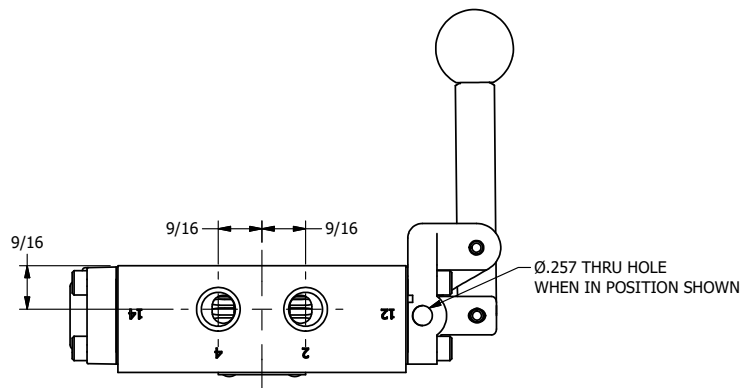

4

3

2

1

B

B

A

A

AAA
PRODUCTS
INTERNATIONAL

**AAA PRODUCTS
INTERNATIONAL**
7114 Harry Hines Blvd
Dallas, TX 75235

TITLE: 1/4" SIDE PORT, LEVER, 3 POS,
SPR REGEN CTR,
RED KNOB, LOCKOUT B, 180D LVR

DRAWING NO.:
DIM_HY2DJLOT

4

3

2

1

THE INFORMATION CONTAINED WITHIN THIS DOCUMENT IS PROPRIETARY TO AAA PRODUCTS AND MAY NOT BE DISCLOSED WITHOUT PRIOR WRITTEN CONSENT