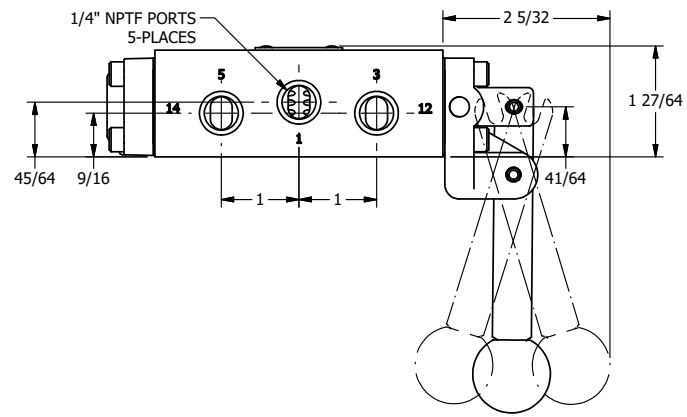

AAA
PRODUCTS
INTERNATIONAL

**AAA PRODUCTS
INTERNATIONAL**
7114 Harry Hines Blvd
Dallas, TX 75235

TITLE: 1/4" SIDE PORT, LEVER, 3 POS,
SPR REGEN CTR,
RED KNOB, LOCKOUT B, 180D LVR

DRAWING NO.:
DIM_HY2DJLOT