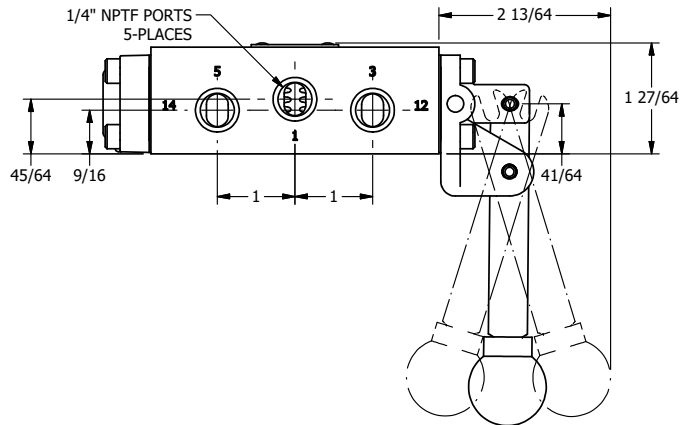

4 | 3 | 2 | 1

B

A

4 | 3 | 2 | 1

**AAA**  
PRODUCTS  
INTERNATIONAL

**AAA PRODUCTS  
INTERNATIONAL**  
7114 Harry Hines Blvd  
Dallas, TX 75235

TITLE: 1/4" SIDE PORT, LEVER, 3 POS,  
SPR REGEN CTR,  
HVY DTY, 180D LVR

DRAWING NO.:  
DIM\_HY2DHT

THE INFORMATION CONTAINED WITHIN THIS DOCUMENT IS PROPRIETARY TO AAA PRODUCTS AND MAY NOT BE DISCLOSED WITHOUT PRIOR WRITTEN CONSENT