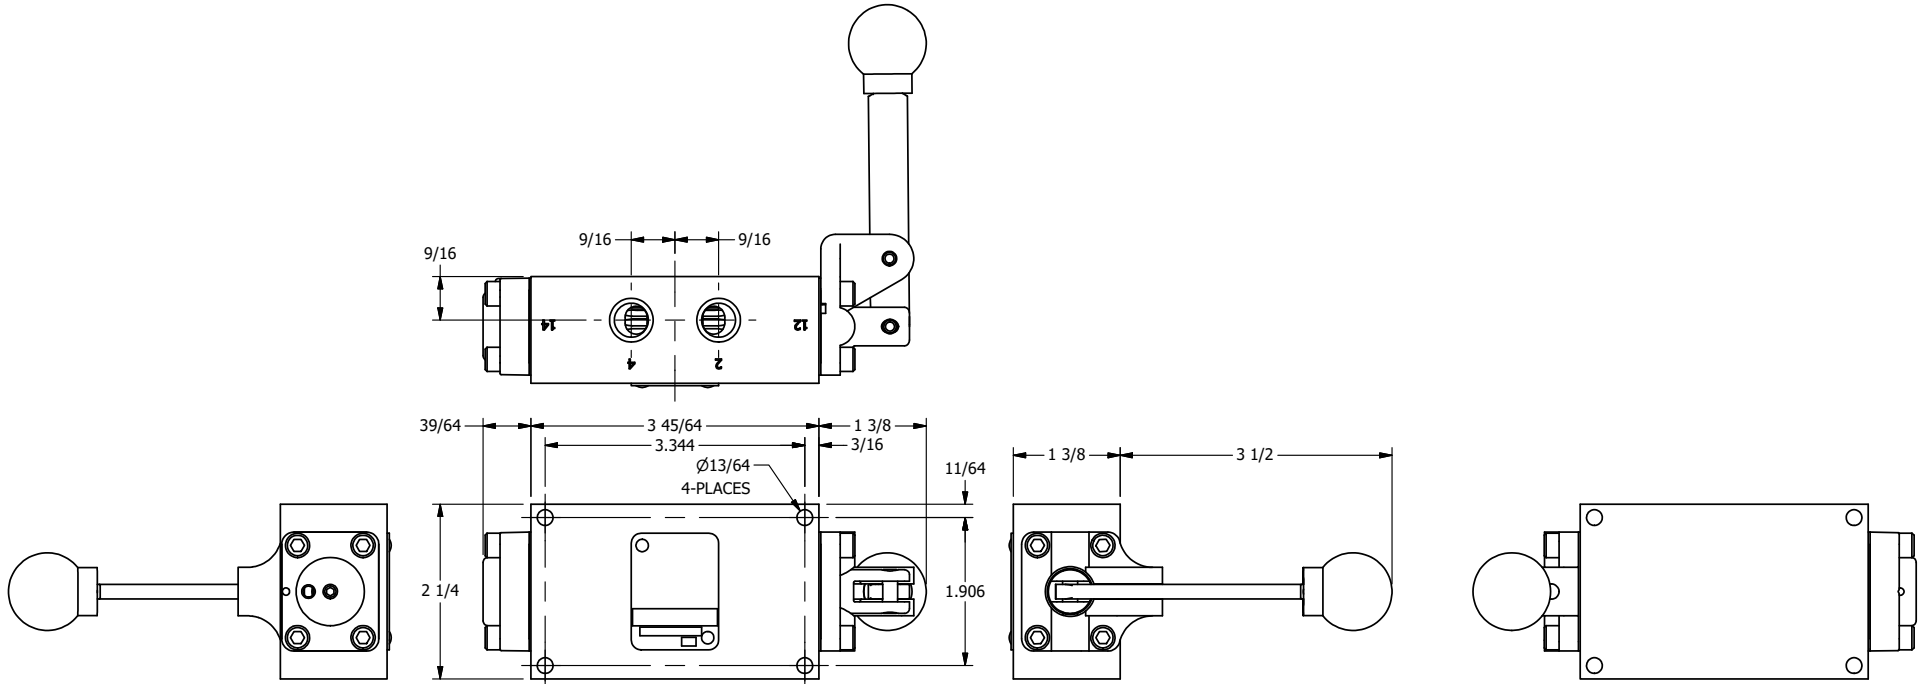

4 | 3 | 2 | 1

B

A

4 | 3 | 2 | 1

**AAA**  
PRODUCTS  
INTERNATIONAL

**AAA PRODUCTS  
INTERNATIONAL**  
7114 Harry Hines Blvd  
Dallas, TX 75235

TITLE: 1/4" SIDE PORT, LEVER, 3 POS,  
SPR REGEN CTR,  
HVY DTY, 180D LVR

DRAWING NO.:  
DIM\_HY2DHT

THE INFORMATION CONTAINED WITHIN THIS DOCUMENT IS PROPRIETARY TO AAA PRODUCTS AND MAY NOT BE DISCLOSED WITHOUT PRIOR WRITTEN CONSENT