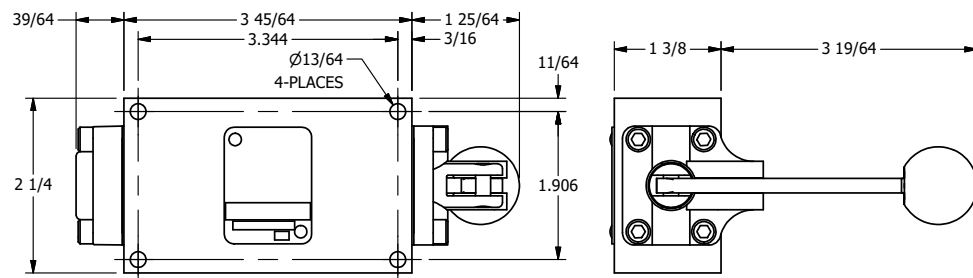

4

3

2

1

B

B

A

A

4

3

2

1

AAA
PRODUCTS
INTERNATIONAL

**AAA PRODUCTS
INTERNATIONAL**
7114 Harry Hines Blvd
Dallas, TX 75235

TITLE: 1/4" SIDE PORT, LEVER, 3 POS,
SPR REGEN CTR, HVY DTY,
RED KNOB, LOCKOUT B, 180D LVR

DRAWING NO.:
DIM_HY2DHJLOT

THE INFORMATION CONTAINED WITHIN THIS DOCUMENT IS PROPRIETARY TO AAA PRODUCTS AND MAY NOT BE DISCLOSED WITHOUT PRIOR WRITTEN CONSENT