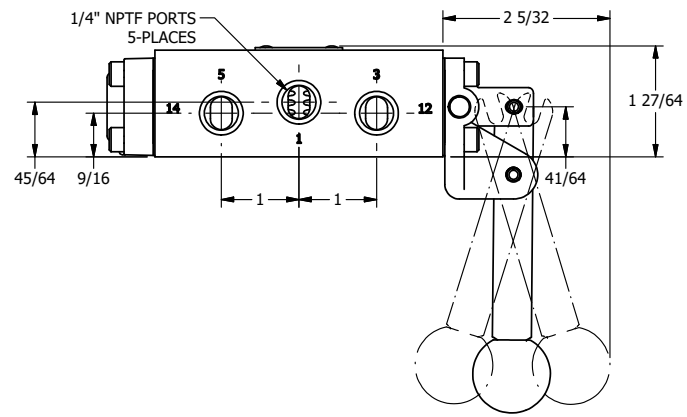

4

3

2

1

B

B

A

A

4

3

2

1

AAA
PRODUCTS
INTERNATIONAL

**AAA PRODUCTS
INTERNATIONAL**
7114 Harry Hines Blvd
Dallas, TX 75235

TITLE: 1/4" SIDE PORT, LEVER, 3 POS,
SPR REGEN CTR, HVY DTY,
RED KNOB, LOCKOUT B, 180D LVR

DRAWING NO.:
DIM_HY2DHJLOT

THE INFORMATION CONTAINED WITHIN THIS DOCUMENT IS PROPRIETARY TO AAA PRODUCTS AND MAY NOT BE DISCLOSED WITHOUT PRIOR WRITTEN CONSENT