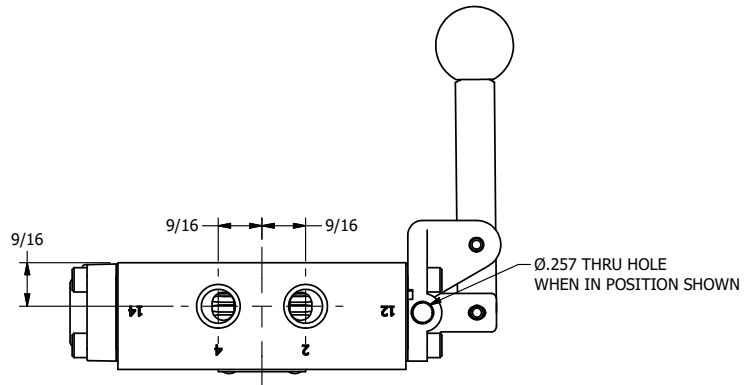

4

3

2

1

B

B

A

A

4

3

2

1

AAA
PRODUCTS
INTERNATIONAL

**AAA PRODUCTS
INTERNATIONAL**
7114 Harry Hines Blvd
Dallas, TX 75235

TITLE: 1/4" SIDE PORT, LEVER, 3 POS,
SPR REGEN CTR, HVY DTY,
RED KNOB, LOCKOUT B, 180D LVR

DRAWING NO.:
DIM_HY2DHJLOT

THE INFORMATION CONTAINED WITHIN THIS DOCUMENT IS PROPRIETARY TO AAA PRODUCTS AND MAY NOT BE DISCLOSED WITHOUT PRIOR WRITTEN CONSENT