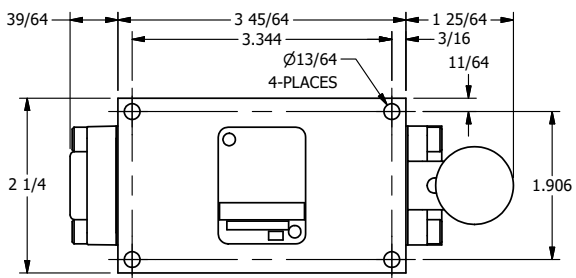

4

3

2

1

AAA
PRODUCTS
INTERNATIONAL

AAA PRODUCTS INTERNATIONAL
7114 Harry Hines Blvd
Dallas, TX 75235

TITLE: 1/4" SIDE PORT, LEVER, 3 POS,
SPR REGEN CTR,
HVY DTY, RED KNOB, LOCKOUT B

DRAWING NO.:
DIM_HY2DHJLO