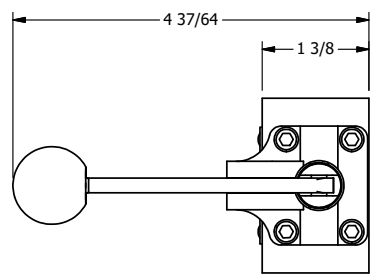

4

3

2

1

AAA
PRODUCTS
INTERNATIONAL

AAA PRODUCTS INTERNATIONAL
7114 Harry Hines Blvd
Dallas, TX 75235

TITLE: 1/4" SIDE PORT, LEVER, 3 POS,
SPR REGEN CTR,
HVY DTY, RED KNOB, LOCKOUT B

DRAWING NO.:
DIM_HY2DHJLO