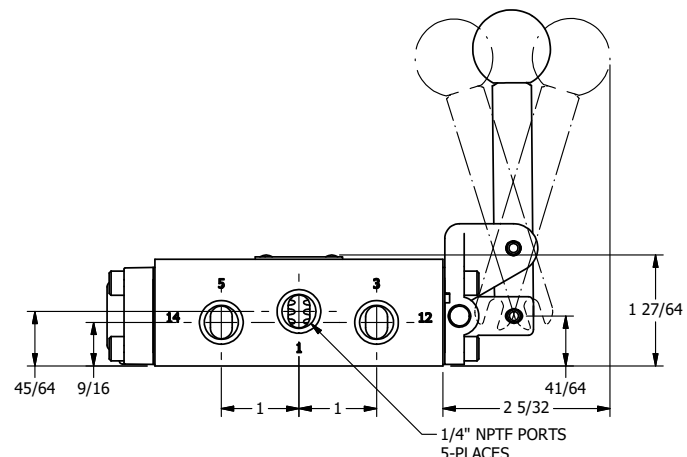

4

3

2

1

AAA
PRODUCTS
INTERNATIONAL

AAA PRODUCTS INTERNATIONAL
7114 Harry Hines Blvd
Dallas, TX 75235

TITLE: 1/4" SIDE PORT, LEVER, 3 POS,
SPR REGEN CTR,
HVY DTY, RED KNOB, LOCKOUT B

DRAWING NO.:
DIM_HY2DHJLO