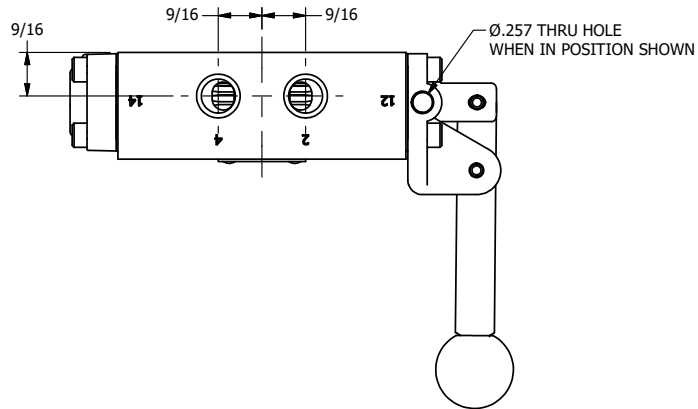

4

3

2

1

AAA
PRODUCTS
INTERNATIONAL

AAA PRODUCTS INTERNATIONAL
7114 Harry Hines Blvd
Dallas, TX 75235

TITLE: 1/4" SIDE PORT, LEVER, 3 POS,
SPR REGEN CTR,
HVY DTY, RED KNOB, LOCKOUT B

DRAWING NO.:
DIM_HY2DHJLO