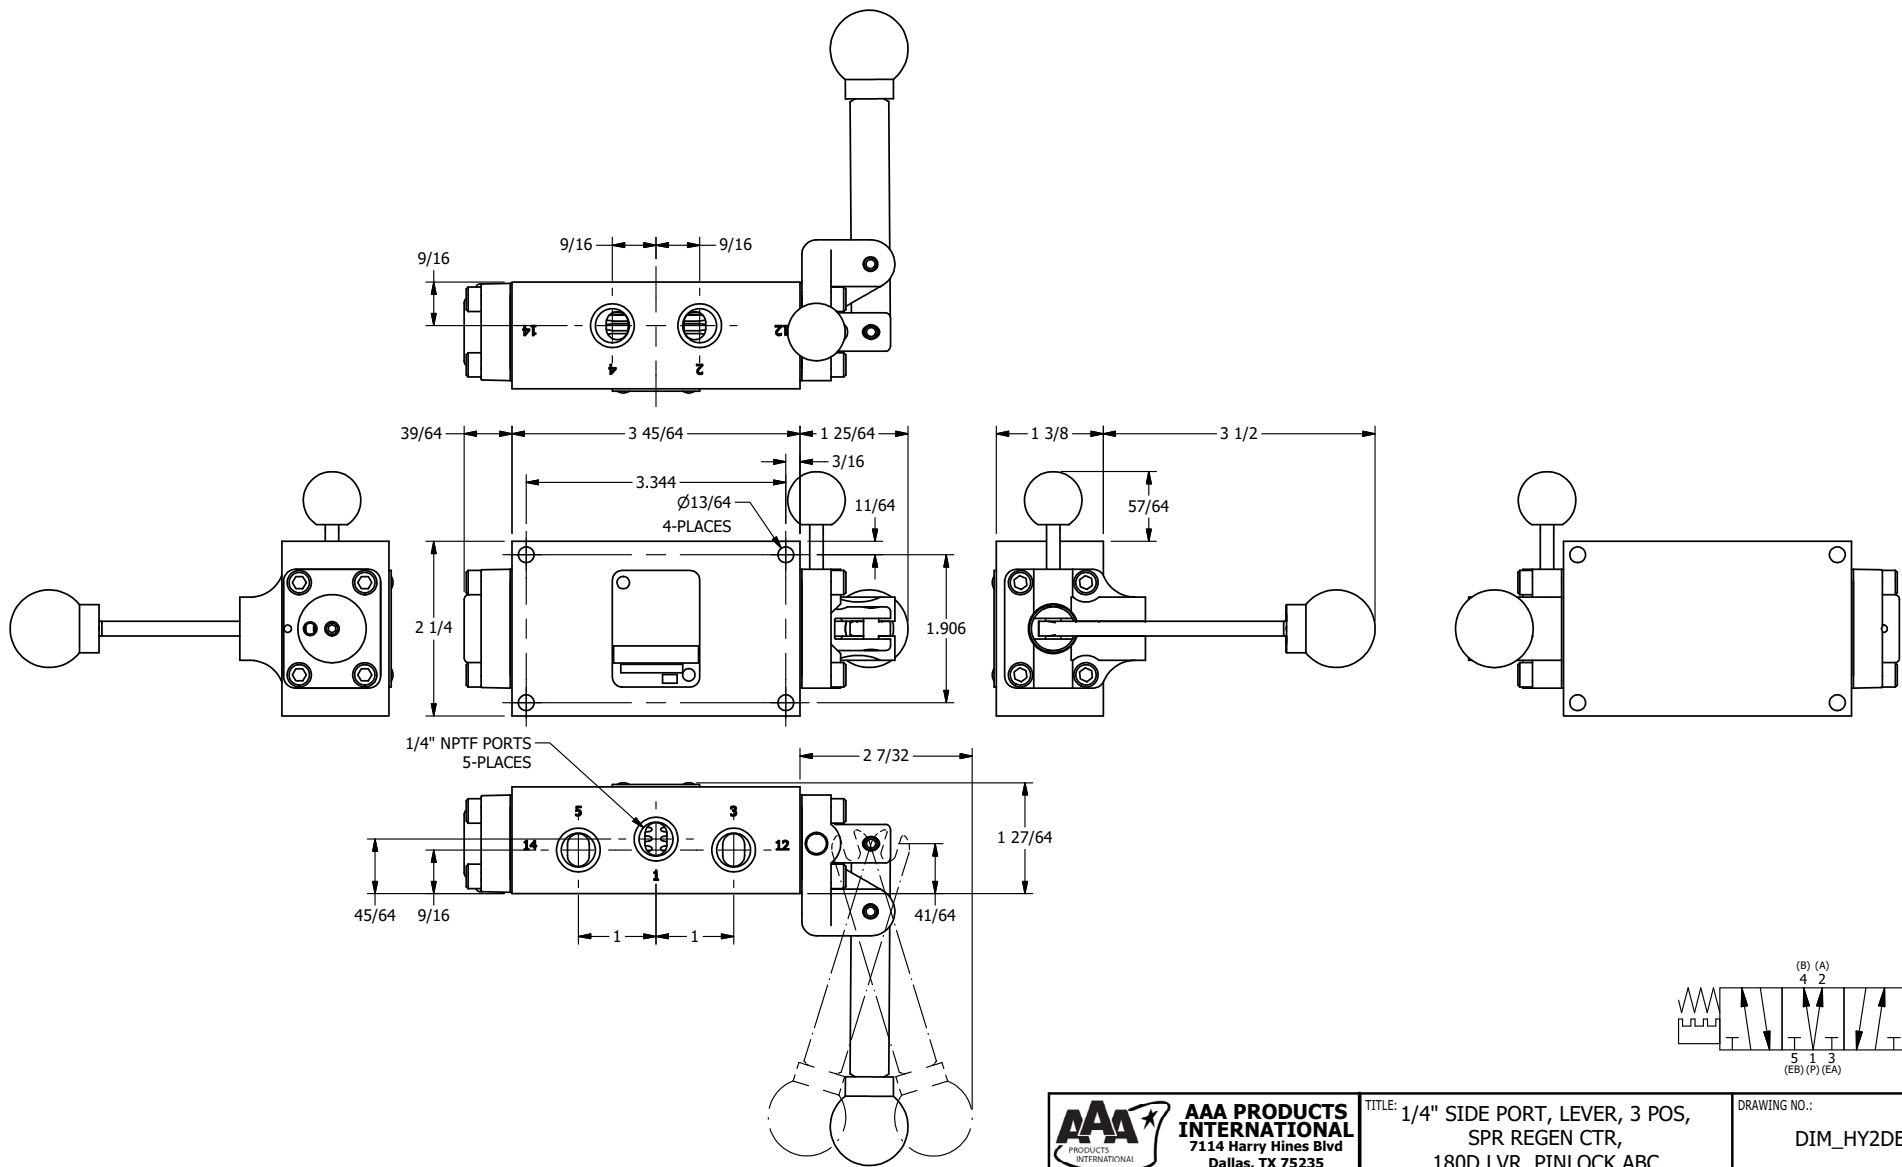

4

3

2

1

B

B

A

A

4

3

2

1

AAA
PRODUCTS
INTERNATIONAL

**AAA PRODUCTS
INTERNATIONAL**
7114 Harry Hines Blvd
Dallas, TX 75235

TITLE: 1/4" SIDE PORT, LEVER, 3 POS,
SPR REGEN CTR,
180D LVR, PINLOCK ABC

DRAWING NO.:
DIM_HY2DET

THE INFORMATION CONTAINED WITHIN THIS DOCUMENT IS PROPRIETARY TO AAA PRODUCTS AND MAY NOT BE DISCLOSED WITHOUT PRIOR WRITTEN CONSENT