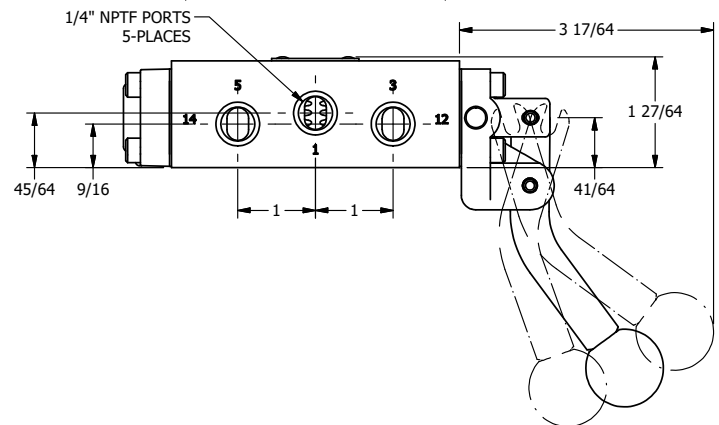

A

A

4

3

2

1

AAA
PRODUCTS
INTERNATIONAL

**AAA PRODUCTS
INTERNATIONAL**
7114 Harry Hines Blvd
Dallas, TX 75235

TITLE: 1/4" SIDE PORT, LEVER, 3 POS,
SPR REGEN CTR,
CURVED LVR, PINLOCK ABC, 90D LVR

DRAWING NO.:
DIM_HY2DCEJT

THE INFORMATION CONTAINED WITHIN THIS DOCUMENT IS PROPRIETARY TO AAA PRODUCTS AND MAY NOT BE DISCLOSED WITHOUT PRIOR WRITTEN CONSENT