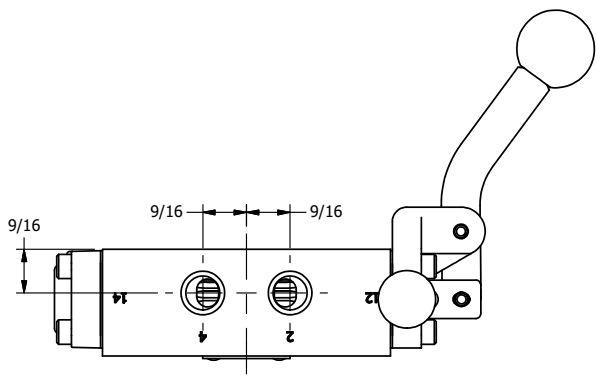

4

3

2

1

B

B

A

A

A

A

4

3

2

1

AAA
PRODUCTS
INTERNATIONAL

**AAA PRODUCTS
INTERNATIONAL**
7114 Harry Hines Blvd
Dallas, TX 75235

TITLE: 1/4" SIDE PORT, LEVER, 3 POS,
SPR REGEN CTR,
CURVED LVR, PINLOCK ABC, 90D LVR

DRAWING NO.:
DIM_HY2DCEJT

THE INFORMATION CONTAINED WITHIN THIS DOCUMENT IS PROPRIETARY TO AAA PRODUCTS AND MAY NOT BE DISCLOSED WITHOUT PRIOR WRITTEN CONSENT