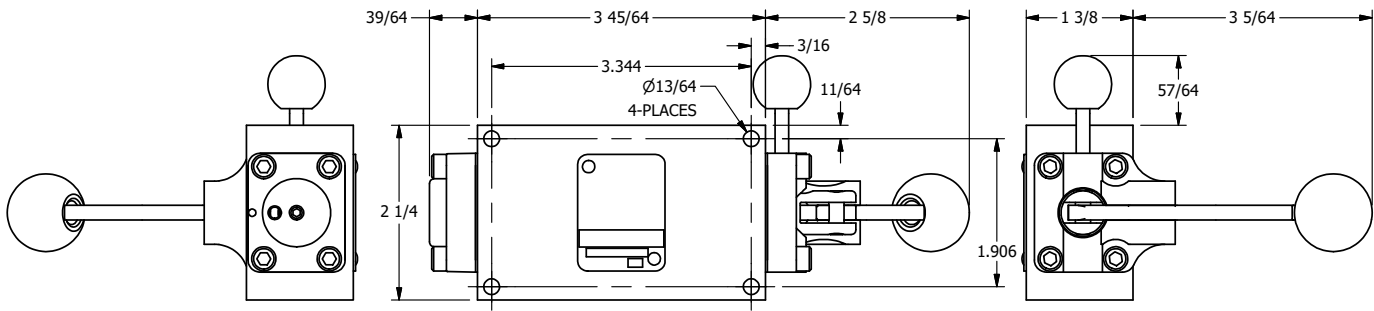

4

3

2

1

B

B

A

A

TITLE: 1/4" SIDE PORT, LEVER, 3 POS,
SPR REGEN CTR,
CURVED LVR, PINLOCK ABC, 90D LVR

DRAWING NO.:
DIM_HY2DCEJT

THE INFORMATION CONTAINED WITHIN THIS DOCUMENT IS PROPRIETARY TO AAA PRODUCTS AND MAY NOT BE DISCLOSED WITHOUT PRIOR WRITTEN CONSENT