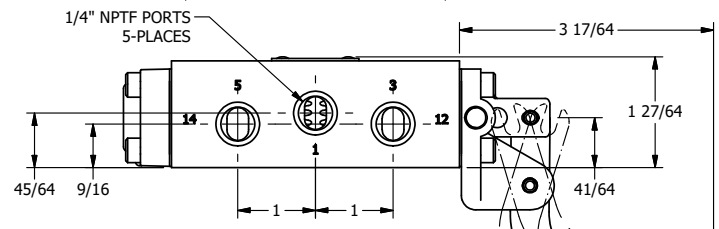

A

A

4

3

2

1

AAA
PRODUCTS
INTERNATIONAL

AAA PRODUCTS INTERNATIONAL
7114 Harry Hines Blvd
Dallas, TX 75235

TITLE: 1/4" SIDE PORT, LEVER, 3 POS,
5PR REGEN CTR, CURVED LVR, HVY DTY
PINLOCK ABC, RED KNOB, 180D LVR

DRAWING NO.:
DIM_HY2DCEHJT

THE INFORMATION CONTAINED WITHIN THIS DOCUMENT IS PROPRIETARY TO AAA PRODUCTS AND MAY NOT BE DISCLOSED WITHOUT PRIOR WRITTEN CONSENT