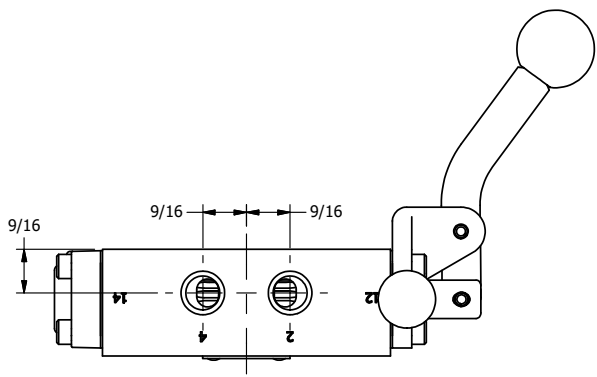

4

3

2

1

B

B

A

A

A

A

4

3

2

1

AAA
PRODUCTS
INTERNATIONAL

AAA PRODUCTS INTERNATIONAL
7114 Harry Hines Blvd
Dallas, TX 75235

TITLE: 1/4" SIDE PORT, LEVER, 3 POS,
5PR REGEN CTR, CURVED LVR, HVY DTY
PINLOCK ABC, RED KNOB, 180D LVR

DRAWING NO.:
DIM_HY2DCEHJT

THE INFORMATION CONTAINED WITHIN THIS DOCUMENT IS PROPRIETARY TO AAA PRODUCTS AND MAY NOT BE DISCLOSED WITHOUT PRIOR WRITTEN CONSENT