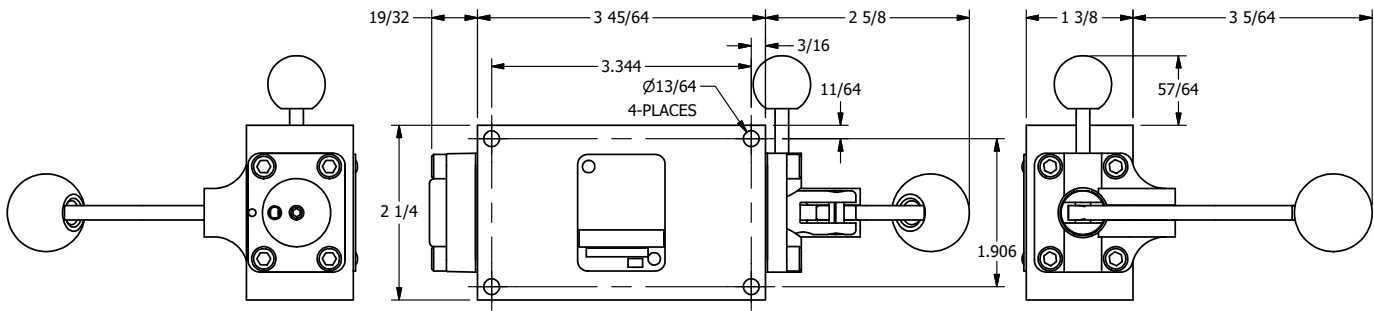

4

3

2

1

B

B

A

A

TITLE: 1/4" SIDE PORT, LEVER, 3 POS,
5PR REGEN CTR, CURVED LVR, HVY DTY
PINLOCK ABC, RED KNOB, 180D LVR

DRAWING NO.:
DIM_HY2DCEHJT

THE INFORMATION CONTAINED WITHIN THIS DOCUMENT IS PROPRIETARY TO AAA PRODUCTS AND MAY NOT BE DISCLOSED WITHOUT PRIOR WRITTEN CONSENT