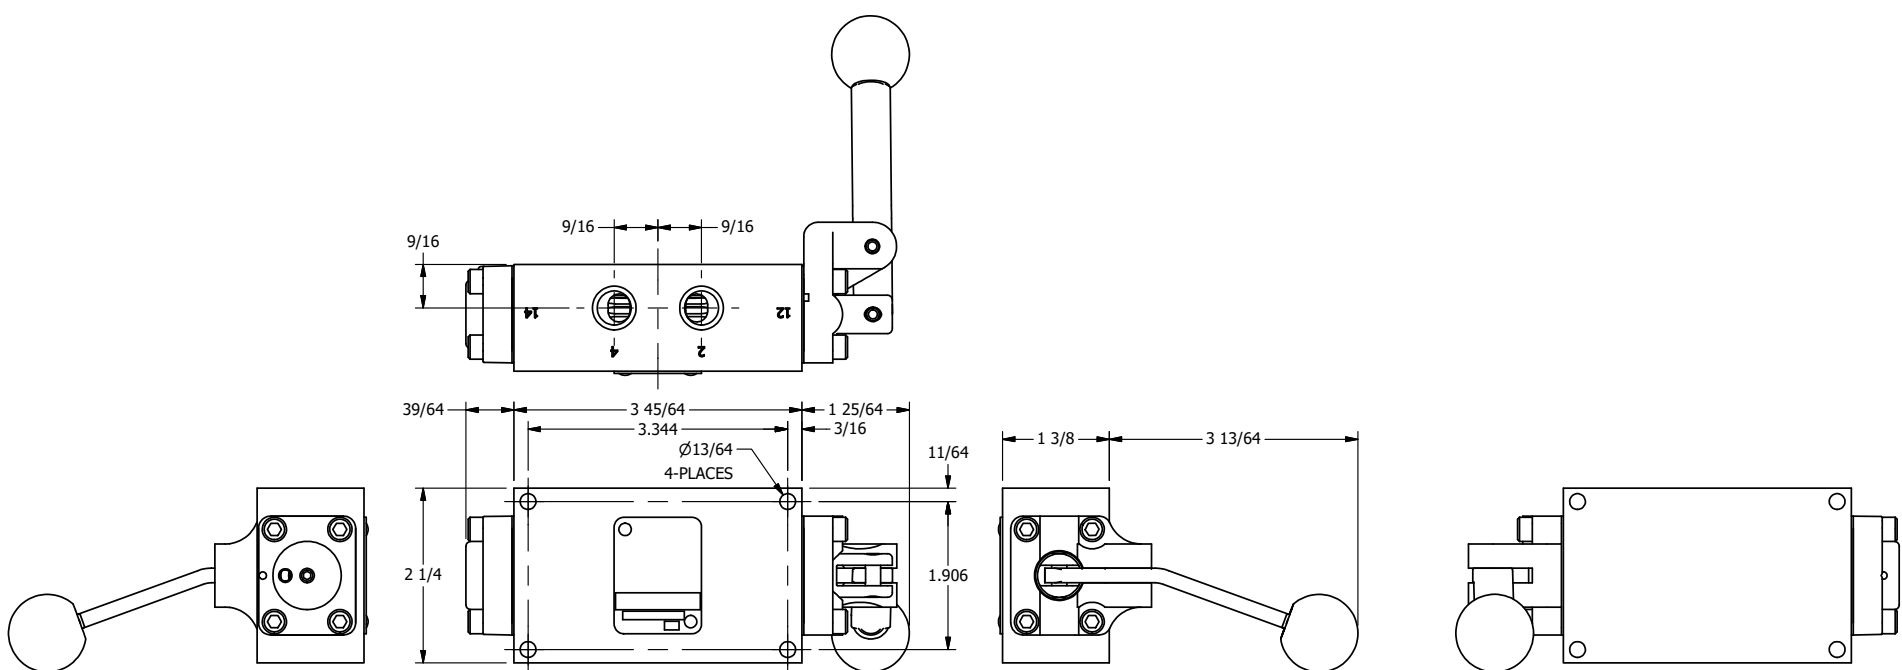

4

3

2

1

B

B

A

A

AAA
PRODUCTS
INTERNATIONAL

**AAA PRODUCTS
INTERNATIONAL**
7114 Harry Hines Blvd
Dallas, TX 75235

TITLE: 1/4" SIDE PORT, LEVER, 3 POS,
SPR REGEN CTR,
BNT LVR RT, RED KNOB, 180D LVR

DRAWING NO.:
DIM_HY2DBRJT

4

3

2

1

↑

THE INFORMATION CONTAINED WITHIN THIS DOCUMENT IS PROPRIETARY TO AAA PRODUCTS AND MAY NOT BE DISCLOSED WITHOUT PRIOR WRITTEN CONSENT