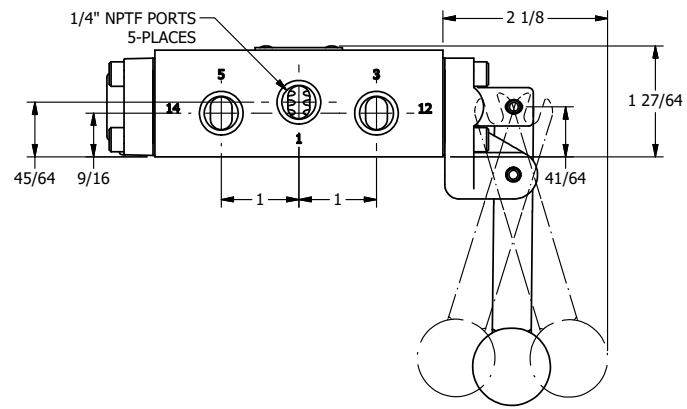

**AAA**  
PRODUCTS  
INTERNATIONAL

**AAA PRODUCTS  
INTERNATIONAL**  
7114 Harry Hines Blvd  
Dallas, TX 75235

TITLE: 1/4" SIDE PORT, LEVER, 3 POS,  
SPR REGEN CTR,  
BNT LVR RT, RED KNOB, 180D LVR

DRAWING NO.:  
DIM\_HY2DBRJT