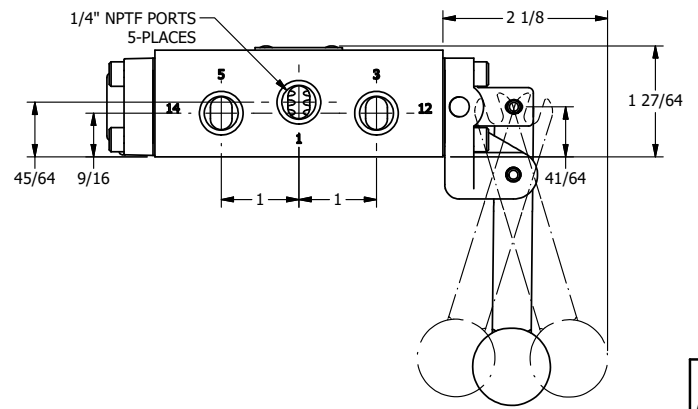

AAA
PRODUCTS
INTERNATIONAL

**AAA PRODUCTS
INTERNATIONAL**
7114 Harry Hines Blvd
Dallas, TX 75235

TITLE: 1/4" SIDE PORT, LEVER, 3 POS,
SPR REGEN CTR, BNT LVR RT,
RED KNOB, LOCKOUT B, 180D LVR

DRAWING NO.:
DIM_HY2DBRJLOT