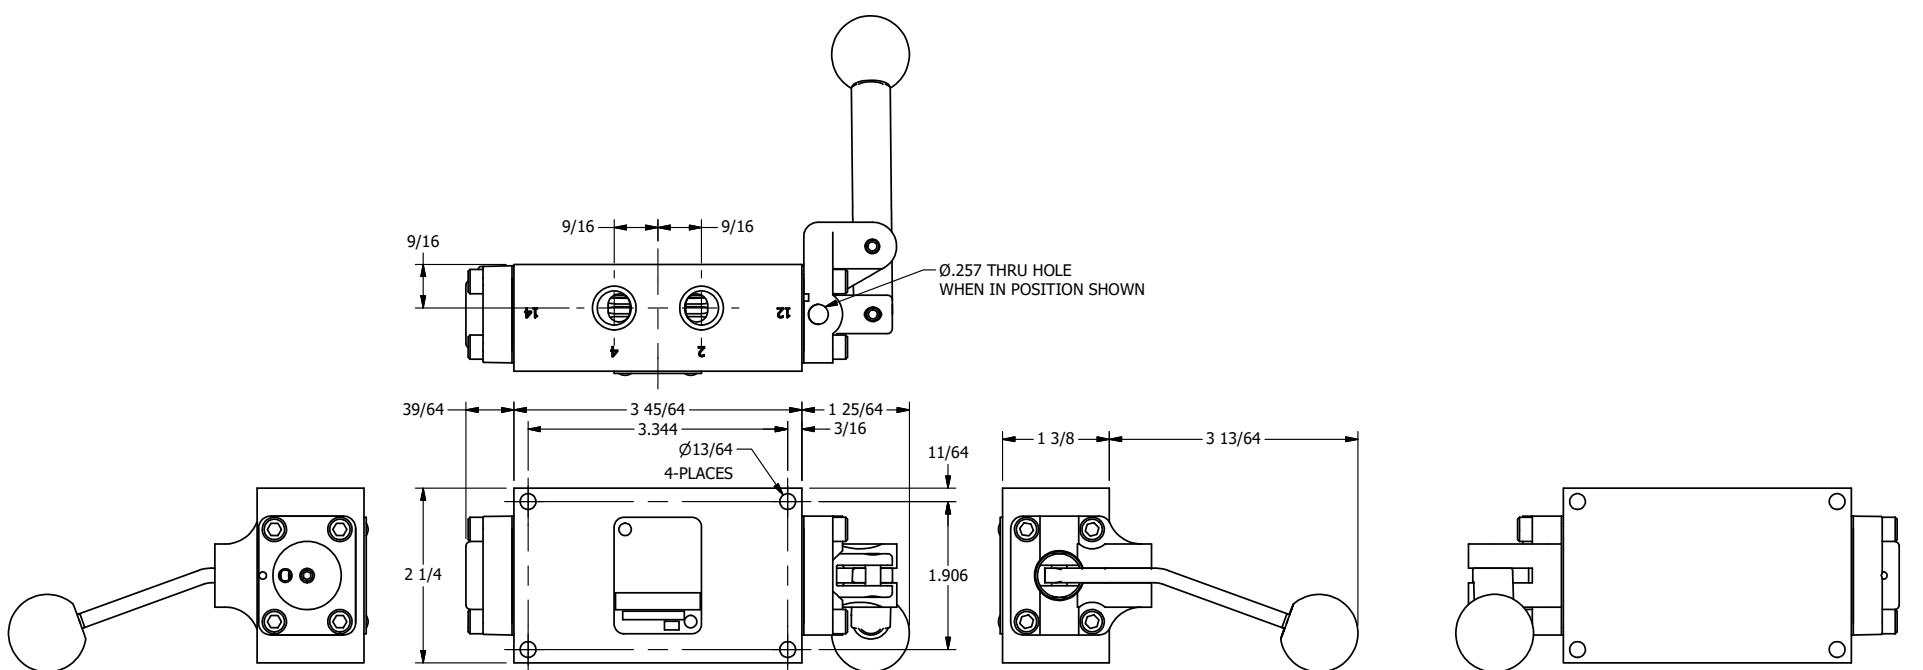

4

3

2

1

B

B

A

A

AAA
PRODUCTS
INTERNATIONAL

**AAA PRODUCTS
INTERNATIONAL**
7114 Harry Hines Blvd
Dallas, TX 75235

TITLE: 1/4" SIDE PORT, LEVER, 3 POS,
SPR REGEN CTR, BNT LVR RT,
RED KNOB, LOCKOUT B, 180D LVR

DRAWING NO.:
DIM_HY2DBRJLOT

4

3

2

1

A

THE INFORMATION CONTAINED WITHIN THIS DOCUMENT IS PROPRIETARY TO AAA PRODUCTS AND MAY NOT BE DISCLOSED WITHOUT PRIOR WRITTEN CONSENT