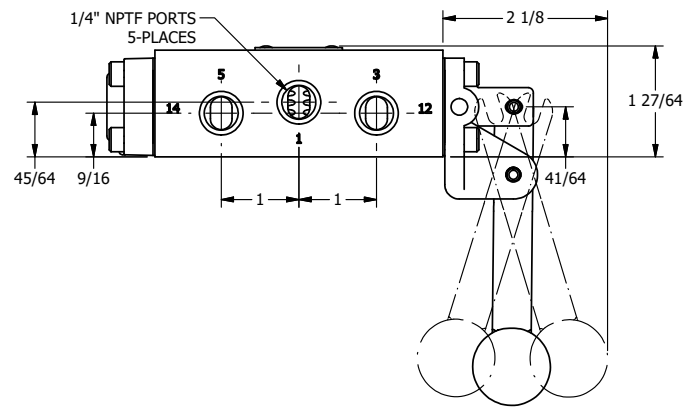

AAA
PRODUCTS
INTERNATIONAL

**AAA PRODUCTS
INTERNATIONAL**
7114 Harry Hines Blvd
Dallas, TX 75235

TITLE: 1/4" SIDE PORT, LEVER, 3 POS,
SPR REGEN CTR, BNT LVR RT,
HVY DTY, RED KNOB, 180D LVR

DRAWING NO.:
DIM_HY2DBRHJT