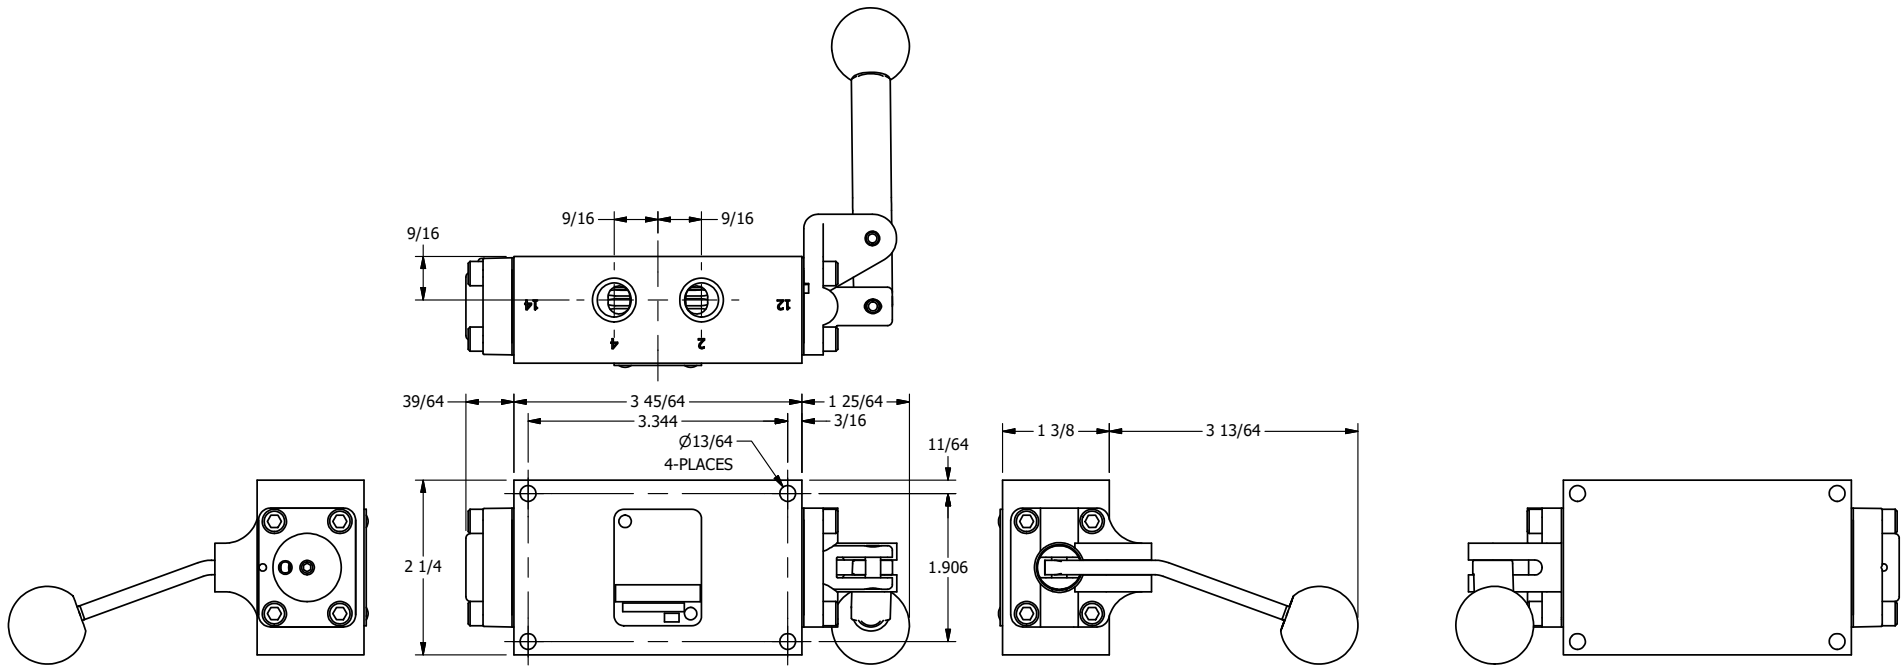

4

3

2

1

B

B

A

A

AAA
PRODUCTS
INTERNATIONAL

**AAA PRODUCTS
INTERNATIONAL**
7114 Harry Hines Blvd
Dallas, TX 75235

TITLE: 1/4" SIDE PORT, LEVER, 3 POS,
SPR REGEN CTR, BNT LVR RT,
HVY DTY, RED KNOB, 180D LVR

DRAWING NO.:
DIM_HY2DBRHJT

4

3

2

1

THE INFORMATION CONTAINED WITHIN THIS DOCUMENT IS PROPRIETARY TO AAA PRODUCTS AND MAY NOT BE DISCLOSED WITHOUT PRIOR WRITTEN CONSENT