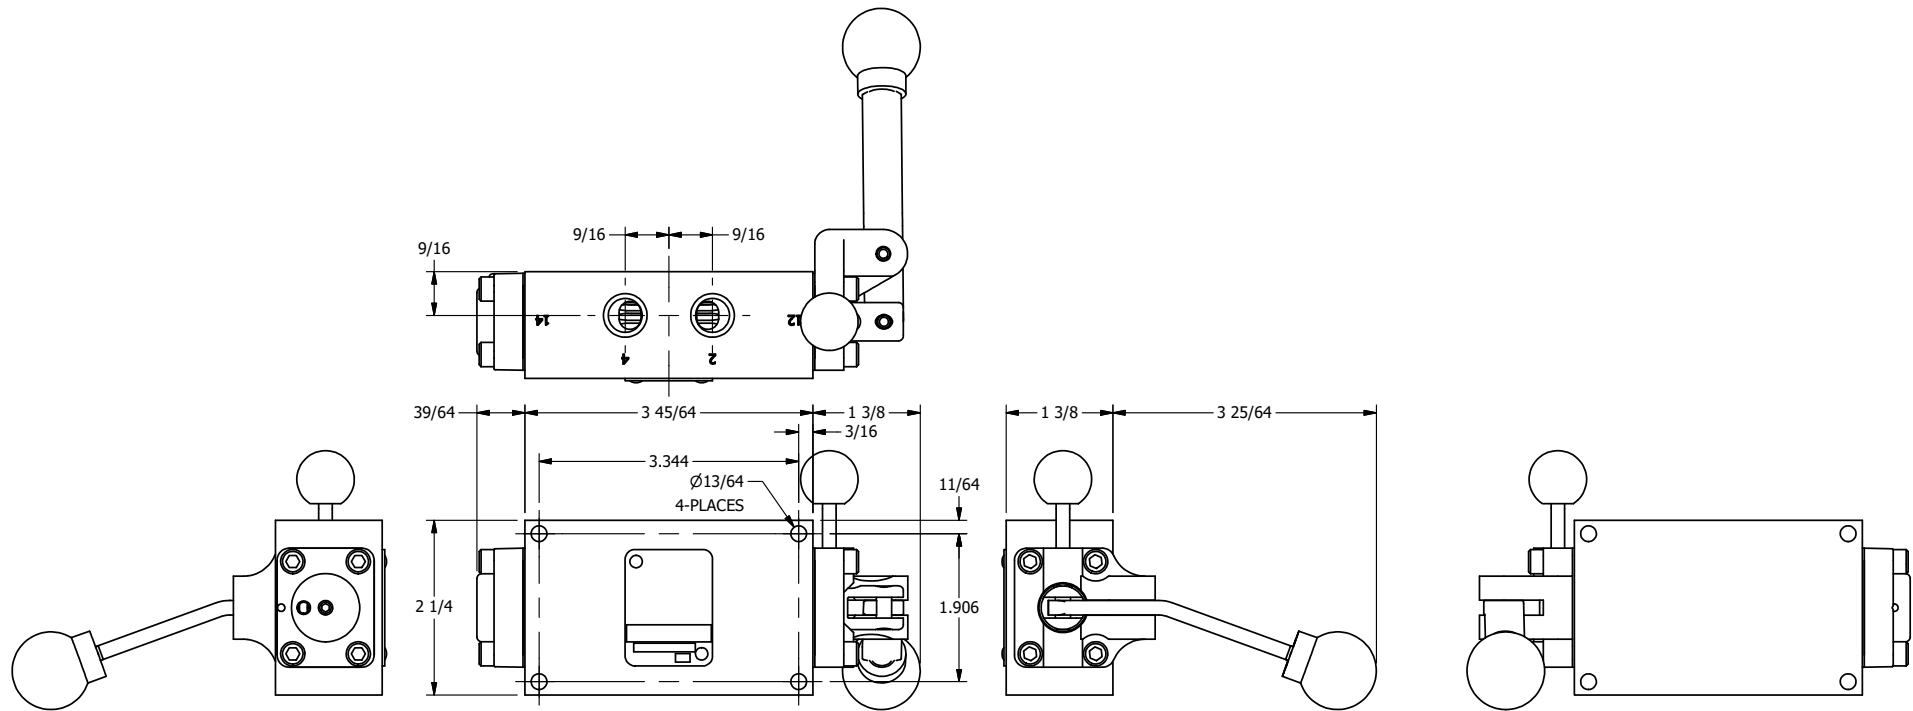

4

3

2

1

B

B

A

A

AAA
PRODUCTS
INTERNATIONAL

**AAA PRODUCTS
INTERNATIONAL**
7114 Harry Hines Blvd
Dallas, TX 75235

TITLE: 1/4" SIDE PORT, LEVER, 3 POS,
SPR REGEN CTR,
BNT LVR RT, PINLOCK ABC, 180D LVR

DRAWING NO.:
DIM_HY2DBRET

4

3

2

1

THE INFORMATION CONTAINED WITHIN THIS DOCUMENT IS PROPRIETARY TO AAA PRODUCTS AND MAY NOT BE DISCLOSED WITHOUT PRIOR WRITTEN CONSENT