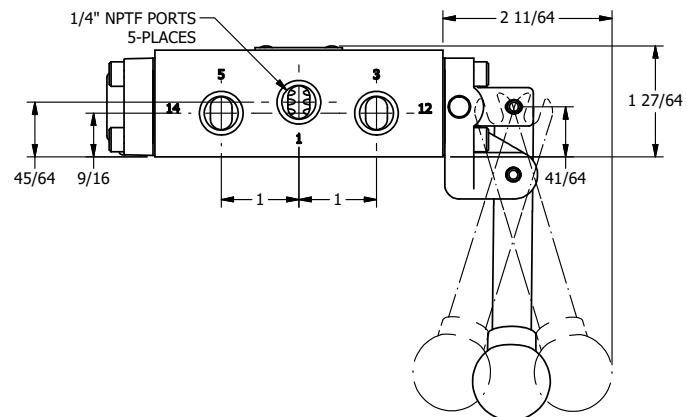

**AAA**  
PRODUCTS  
INTERNATIONAL

**AAA PRODUCTS  
INTERNATIONAL**  
7114 Harry Hines Blvd  
Dallas, TX 75235

TITLE: 1/4" SIDE PORT, LEVER, 3 POS,  
SPR REGEN CTR,  
BNT LVR RT, PINLOCK ABC, 180D LVR

DRAWING NO.:  
DIM\_HY2DBRET