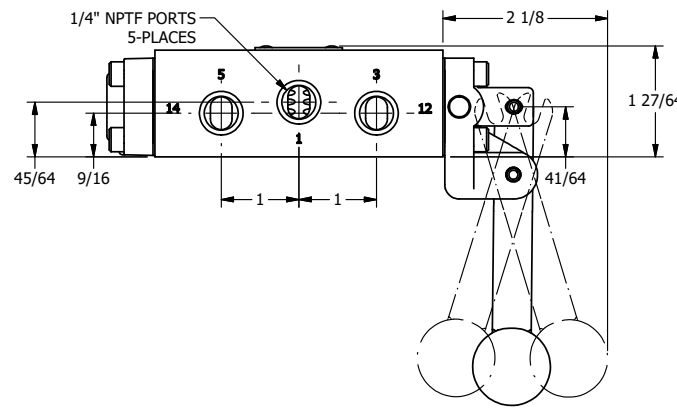

AAA
PRODUCTS
INTERNATIONAL

AAA PRODUCTS INTERNATIONAL
7114 Harry Hines Blvd
Dallas, TX 75235

TITLE: 1/4" SIDE PORT, LEVER, 3 POS,
SPR REGEN CTR, BNT LVR RT,
PINLOCK ABC, RED KNOB, 180D LVR

DRAWING NO.:
DIM_HY2DBREJT