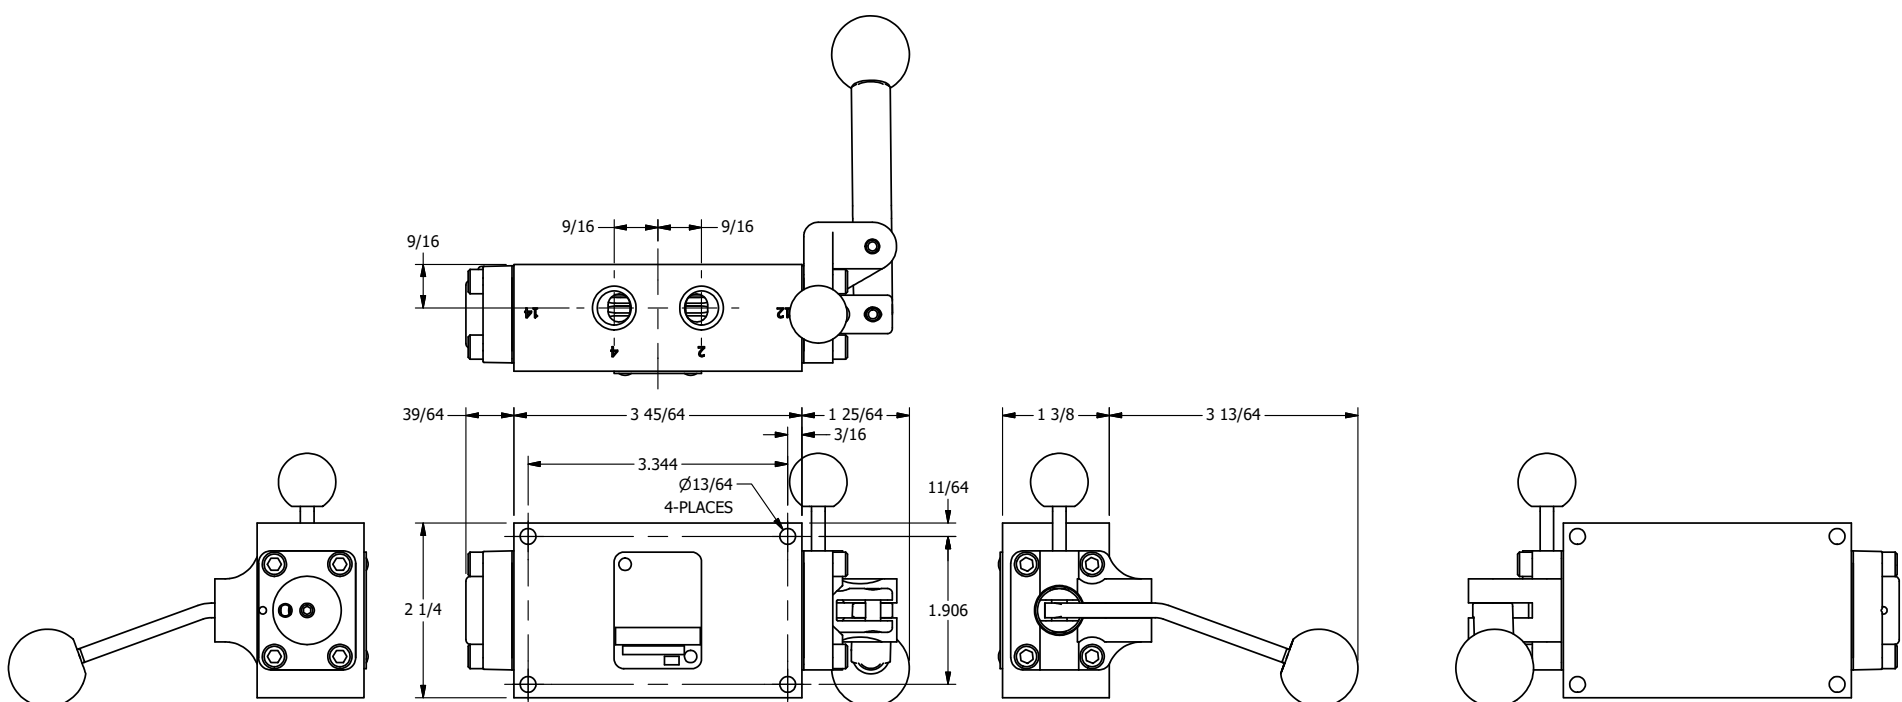

AAA
PRODUCTS
INTERNATIONAL

AAA PRODUCTS INTERNATIONAL
7114 Harry Hines Blvd
Dallas, TX 75235

TITLE: 1/4" SIDE PORT, LEVER, 3 POS,
SPR REGEN CTR, BNT LVR RT,
PINLOCK ABC, RED KNOB, 180D LVR

DRAWING NO.:
DIM_HY2DBREJT