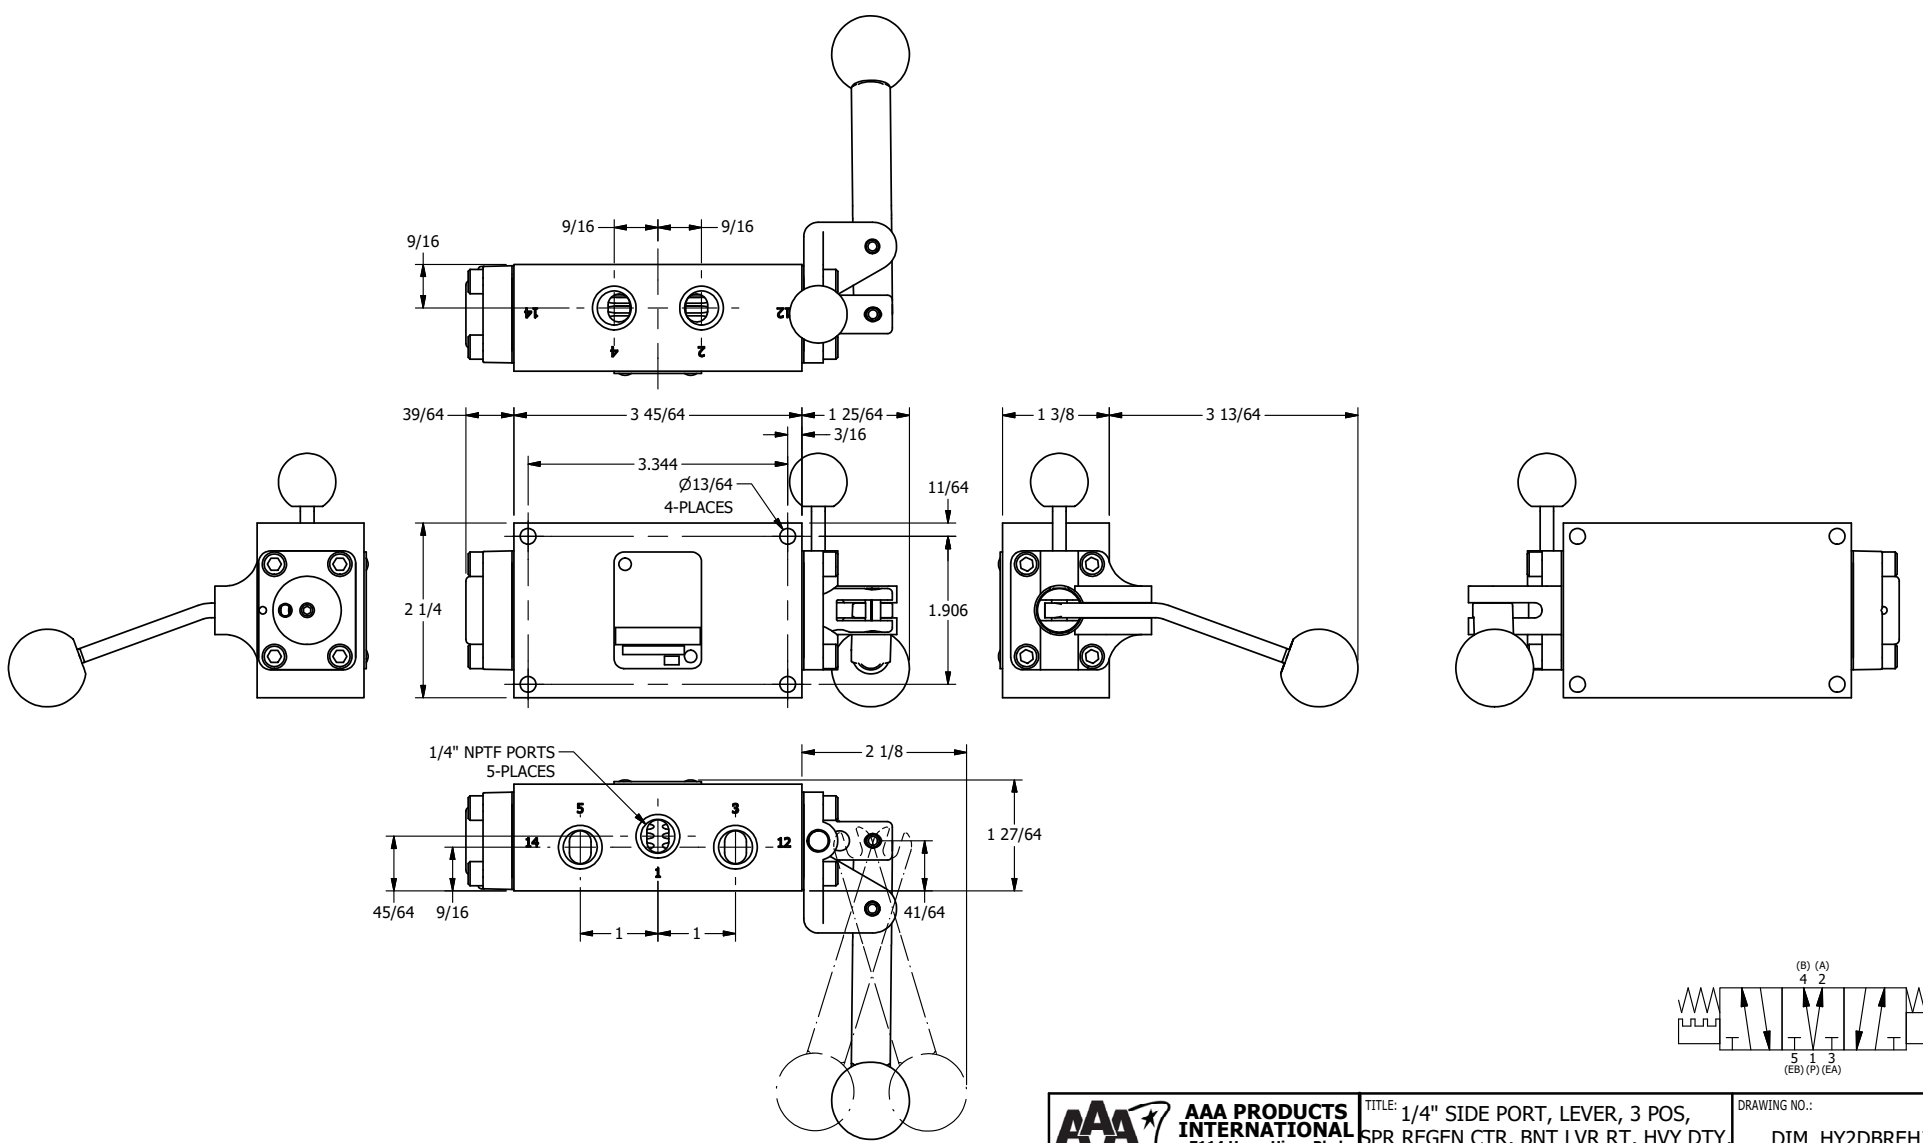

**AAA**  
PRODUCTS  
INTERNATIONAL

**AAA PRODUCTS  
INTERNATIONAL**  
7114 Harry Hines Blvd  
Dallas, TX 75235

TITLE: 1/4" SIDE PORT, LEVER, 3 POS,  
SPR REGEN CTR, BNT LVR RT, HVY DTY,  
PINLOCK ABC, RED KNOB, 180D LVR