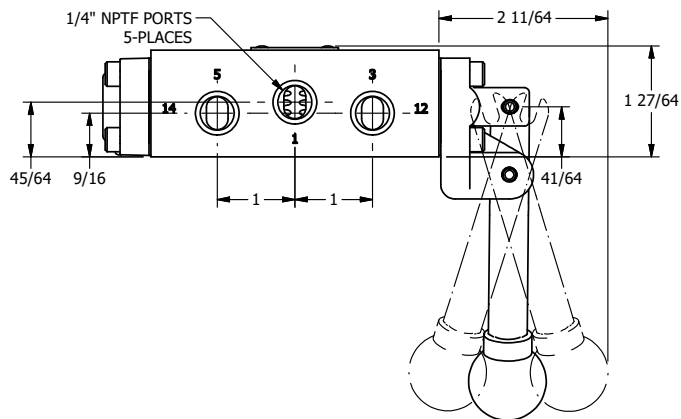

4

3

2

1

B

B

A

A

4

3

2

1

AAA
PRODUCTS
INTERNATIONAL

**AAA PRODUCTS
INTERNATIONAL**
7114 Harry Hines Blvd
Dallas, TX 75235

TITLE: 1/4" SIDE PORT, LEVER, 3 POS,
SPR CTR, LEVER SHFT, REGEN CTR SPL,
BENT LVR LFT, 180D LVR

DRAWING NO.:
DIM_HY2DBLT

THE INFORMATION CONTAINED WITHIN THIS DOCUMENT IS PROPRIETARY TO AAA PRODUCTS AND MAY NOT BE DISCLOSED WITHOUT PRIOR WRITTEN CONSENT