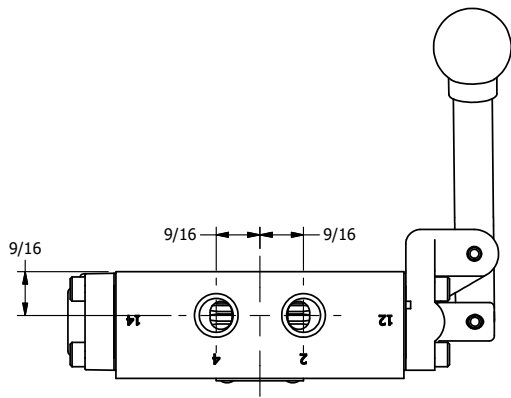

4

3

2

1

B

B

A

A

4

3

2

1

AAA
PRODUCTS
INTERNATIONAL

**AAA PRODUCTS
INTERNATIONAL**
7114 Harry Hines Blvd
Dallas, TX 75235

TITLE: 1/4" SIDE PORT, LEVER, 3 POS,
SPR CTR, LEVER SHFT, REGEN CTR SPL,
BENT LVR LFT, 180D LVR

DRAWING NO.:
DIM_HY2DBLT

THE INFORMATION CONTAINED WITHIN THIS DOCUMENT IS PROPRIETARY TO AAA PRODUCTS AND MAY NOT BE DISCLOSED WITHOUT PRIOR WRITTEN CONSENT