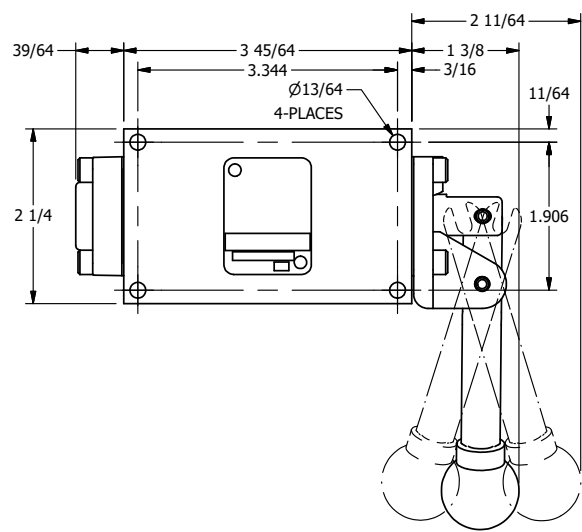

4

3

2

1

**AAA**  
PRODUCTS  
INTERNATIONAL

**AAA PRODUCTS  
INTERNATIONAL**  
7114 Harry Hines Blvd  
Dallas, TX 75235

TITLE: 1/4" SIDE PORT, LEVER, 3 POS,  
SPR CTR, LEVER SHFT, REGEN CTR SPL,  
BENT LVR LFT, 270D LVR

DRAWING NO.:  
DIM\_HY2DBLRT

THE INFORMATION CONTAINED WITHIN THIS DOCUMENT IS PROPRIETARY TO AAA PRODUCTS AND MAY NOT BE DISCLOSED WITHOUT PRIOR WRITTEN CONSENT

4

3

2

1

B

B