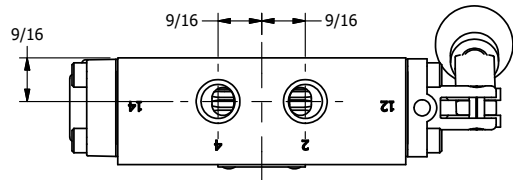

4

3

2

1

**AAA**  
PRODUCTS  
INTERNATIONAL

**AAA PRODUCTS  
INTERNATIONAL**  
7114 Harry Hines Blvd  
Dallas, TX 75235

TITLE: 1/4" SIDE PORT, LEVER, 3 POS,  
SPR CTR, LEVER SHFT, REGEN CTR SPL,  
BENT LVR LFT, 270D LVR

DRAWING NO.:  
DIM\_HY2DBLRT

THE INFORMATION CONTAINED WITHIN THIS DOCUMENT IS PROPRIETARY TO AAA PRODUCTS AND MAY NOT BE DISCLOSED WITHOUT PRIOR WRITTEN CONSENT

4

3

2

1

B

B