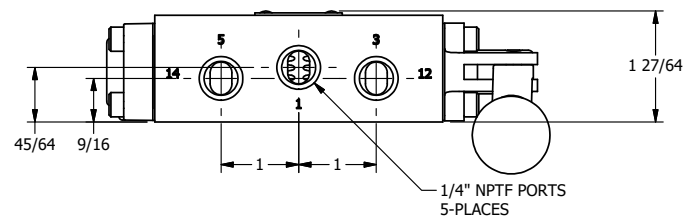

4

3

2

1

**AAA**  
PRODUCTS  
INTERNATIONAL

**AAA PRODUCTS  
INTERNATIONAL**  
7114 Harry Hines Blvd  
Dallas, TX 75235

TITLE: 1/4" SIDE PORT, LEVER, 3 POS,  
SPR CTR, LEVER SHFT, REGEN CTR SPL,  
BENT LVR LFT, 270D LVR

DRAWING NO.:  
DIM\_HY2DBLRT

THE INFORMATION CONTAINED WITHIN THIS DOCUMENT IS PROPRIETARY TO AAA PRODUCTS AND MAY NOT BE DISCLOSED WITHOUT PRIOR WRITTEN CONSENT

4

3

2

1

B

B