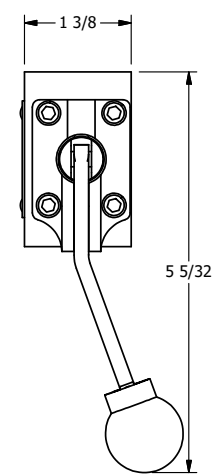

4

3

2

1

**AAA**  
PRODUCTS  
INTERNATIONAL

**AAA PRODUCTS  
INTERNATIONAL**  
7114 Harry Hines Blvd  
Dallas, TX 75235

TITLE: 1/4" SIDE PORT, LEVER, 3 POS,  
SPR CTR, LEVER SHFT, REGEN CTR SPL,  
BENT LVR LFT, 270D LVR

DRAWING NO.:  
DIM\_HY2DBLRT

THE INFORMATION CONTAINED WITHIN THIS DOCUMENT IS PROPRIETARY TO AAA PRODUCTS AND MAY NOT BE DISCLOSED WITHOUT PRIOR WRITTEN CONSENT

4

3

2

1

B

B