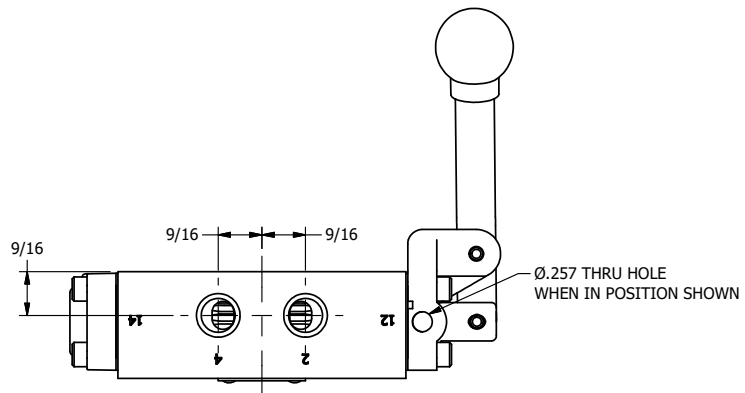

4

3

2

1

B

B

A

A

4

3

2

1

AAA
PRODUCTS
INTERNATIONAL

**AAA PRODUCTS
INTERNATIONAL**
7114 Harry Hines Blvd
Dallas, TX 75235

TITLE: 1/4" SIDE PORT, LEVER, 3 POS,
SPR REGEN CTR,
BNT LVR LEFT, LOCKOUT B, 180D LVR

DRAWING NO.:
DIM_HY2DBLLOT

THE INFORMATION CONTAINED WITHIN THIS DOCUMENT IS PROPRIETARY TO AAA PRODUCTS AND MAY NOT BE DISCLOSED WITHOUT PRIOR WRITTEN CONSENT