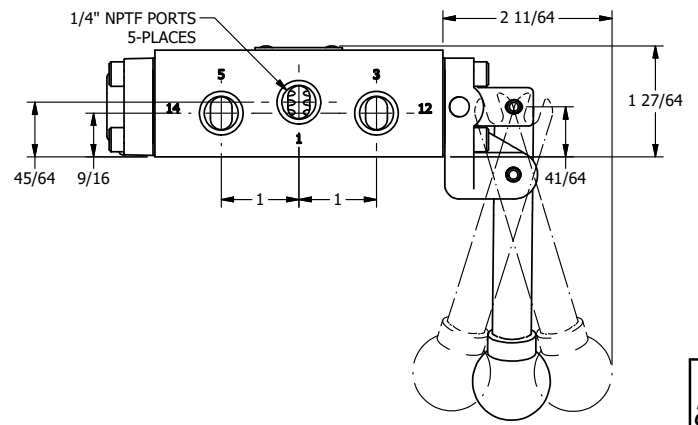

4

3

2

1

B

B

A

A

4

3

2

1

AAA
PRODUCTS
INTERNATIONAL

**AAA PRODUCTS
INTERNATIONAL**
7114 Harry Hines Blvd
Dallas, TX 75235

TITLE: 1/4" SIDE PORT, LEVER, 3 POS,
SPR REGEN CTR,
BNT LVR LEFT, LOCKOUT B, 180D LVR

DRAWING NO.:
DIM_HY2DBLLOT

THE INFORMATION CONTAINED WITHIN THIS DOCUMENT IS PROPRIETARY TO AAA PRODUCTS AND MAY NOT BE DISCLOSED WITHOUT PRIOR WRITTEN CONSENT