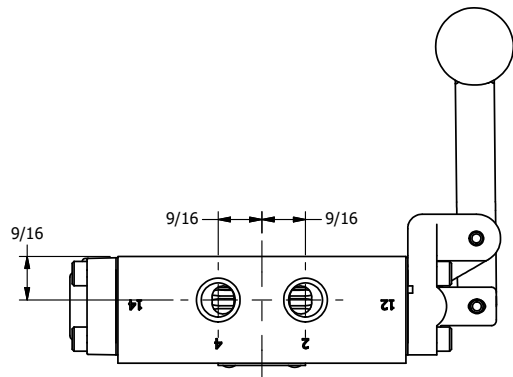

4

3

2

1

B

B

A

A

4

3

2

1

A

A

AAA
PRODUCTS
INTERNATIONAL

**AAA PRODUCTS
INTERNATIONAL**
7114 Harry Hines Blvd
Dallas, TX 75235

TITLE: 1/4" SIDE PORT, LEVER, 3 POS,
SPR REGEN CTR,
BNT LVR LFT, RED KNOB, 180D LVR

DRAWING NO.:
DIM_HY2DBLJT

THE INFORMATION CONTAINED WITHIN THIS DOCUMENT IS PROPRIETARY TO AAA PRODUCTS AND MAY NOT BE DISCLOSED WITHOUT PRIOR WRITTEN CONSENT