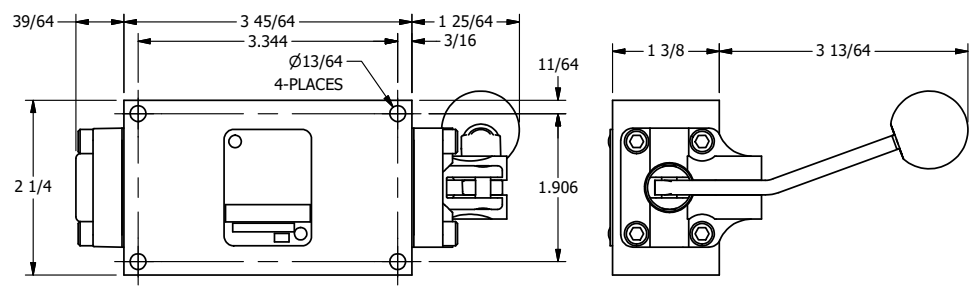

4

3

2

1

B

B

A

A

4

3

2

1

A

A

AAA
PRODUCTS
INTERNATIONAL

**AAA PRODUCTS
INTERNATIONAL**
7114 Harry Hines Blvd
Dallas, TX 75235

TITLE: 1/4" SIDE PORT, LEVER, 3 POS,
SPR REGEN CTR,
BNT LVR LFT, RED KNOB, 180D LVR

DRAWING NO.:
DIM_HY2DBLJT

THE INFORMATION CONTAINED WITHIN THIS DOCUMENT IS PROPRIETARY TO AAA PRODUCTS AND MAY NOT BE DISCLOSED WITHOUT PRIOR WRITTEN CONSENT