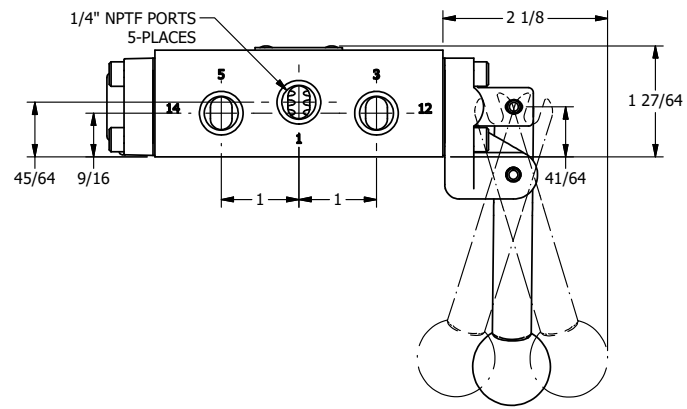

4

3

2

1

A

A

AAA
PRODUCTS
INTERNATIONAL

**AAA PRODUCTS
INTERNATIONAL**
7114 Harry Hines Blvd
Dallas, TX 75235

TITLE: 1/4" SIDE PORT, LEVER, 3 POS,
SPR REGEN CTR,
BNT LVR LFT, RED KNOB, 180D LVR

DRAWING NO.:
DIM_HY2DBLJT

THE INFORMATION CONTAINED WITHIN THIS DOCUMENT IS PROPRIETARY TO AAA PRODUCTS AND MAY NOT BE DISCLOSED WITHOUT PRIOR WRITTEN CONSENT